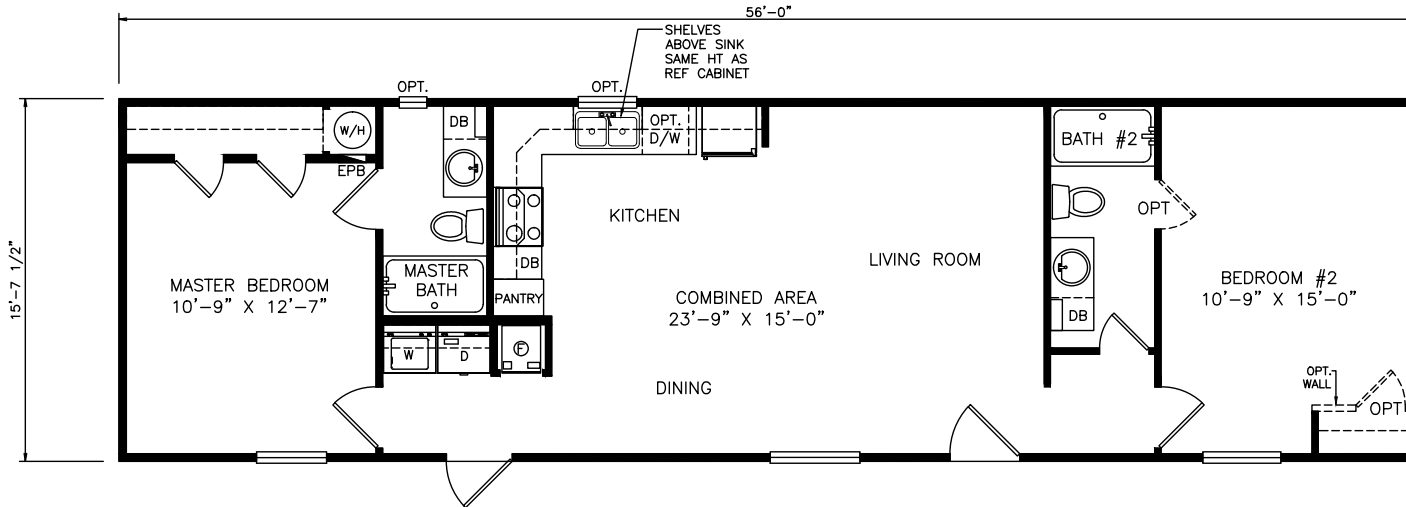

Branham

Classic Series - Single Section

880 SQ. FT. (Approximate) 2 Bedrooms, 2 Baths

Last Updated: 6-9-21

OPTIONAL SHOWER

OPTIONAL DOOR

OPTIONAL SHOWER

OPTIONAL