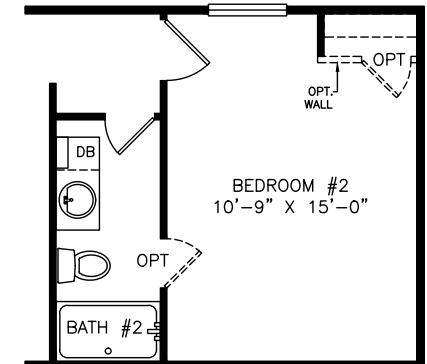

Branham

Classic Series - Single Section

880 SQ. FT. (Approximate) 2 Bedrooms, 2 Baths

Last Updated: 6-9-21

OPTIONAL SHOWER

OPTIONAL DOOR

OPTIONAL SHOWER

OPTIONAL