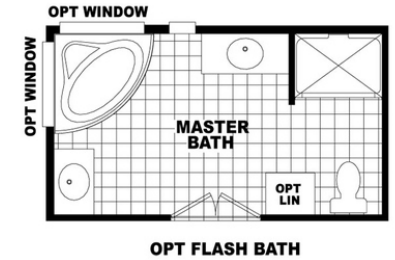

Brooks

GS Series

1,493 SQ. FT. (Approximate) 3 Bedrooms, 2 Baths

Last Updated: 3-8-22

MOBILE HOMES ON MAIN
8355 E. Main Street
Mesa, AZ 85207

MobileHomesOnMain.com | 1-800-750-8796

IMPORTANT: Alta Cima Corp reserves the right to modify, cancel or substitute products or features of this event at any time without prior notice or obligation. Pictures and other promotional materials are representative and may depict or contain floor plans, square footages, elevations, options, upgrades, extra design features, decorations, floor coverings, specialty light fixtures, custom paint and wall coverings, window treatments, landscaping, sound and alarm systems, furnishings, appliances, and other designer/decorator features and amenities that are not included as part of the home and/or may not be available at all locations. Home, pricing and community information is subject to change, and homes to prior sale, at any time without notice or obligation. ©2020 Alta Cima Corp. All rights reserved.