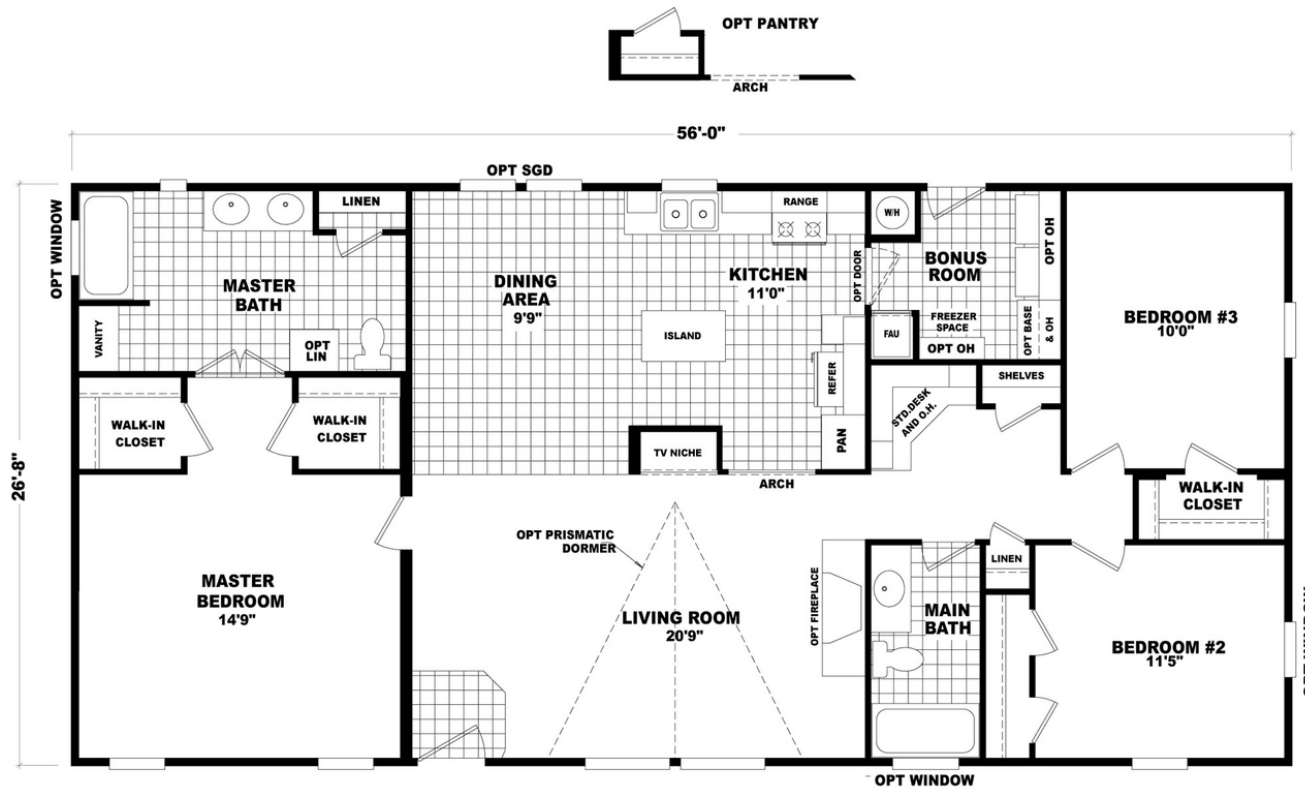

Brooks

GS Series

1,493 SQ. FT. (Approximate) 3 Bedrooms, 2 Baths

Last Updated: 3-8-22

MOBILE HOMES ON MAIN
8355 E. Main Street
Mesa, AZ 85207

MobileHomesOnMain.com | 1-800-750-8796

IMPORTANT: Alta Cima Corp reserves the right to modify, cancel or substitute products or features of this event at any time without prior notice or obligation. Pictures and other promotional materials are representative and may depict or contain floor plans, square footages, elevations, options, upgrades, extra design features, decorations, floor coverings, specialty light fixtures, custom paint and wall coverings, window treatments, landscaping, sound and alarm systems, furnishings, appliances, and other designer/decorator features and amenities that are not included as part of the home and/or may not be available at all locations. Home, pricing and community information is subject to change, and homes to prior sale, at any time without notice or obligation. ©2020 Alta Cima Corp. All rights reserved.