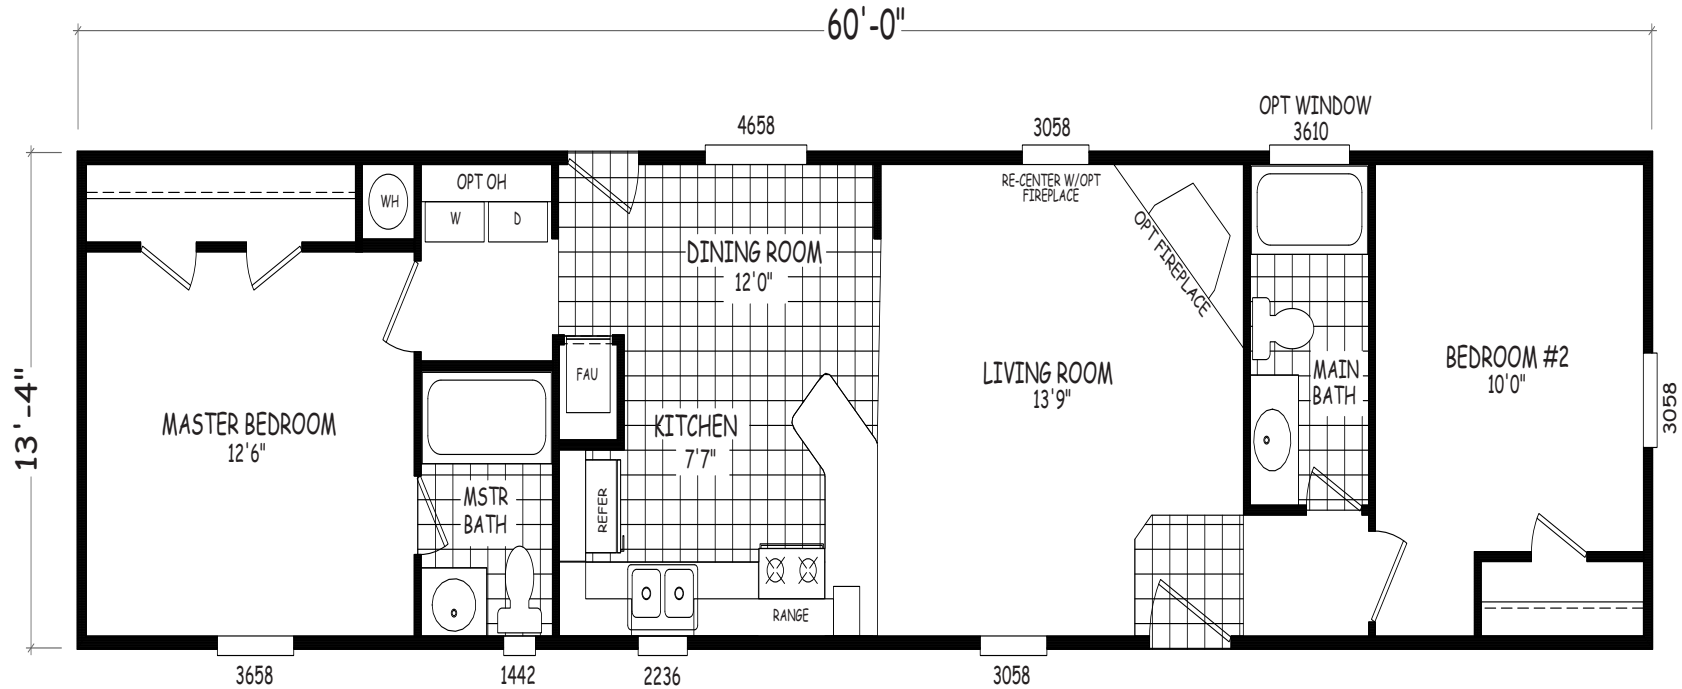

Brookway

GS Series

800 SQ. FT. (Approximate) 2 Bedroom, 2 Bath

Last Updated: 10-27-20

MOBILE HOMES ON MAIN
8355 E. Main Street
Mesa, AZ 85207

MobileHomesOnMain.com | 1-800-750-8796

IMPORTANT: Alta Cima Corp reserves the right to modify, cancel or substitute products or features of this event at any time without prior notice or obligation. Pictures and other promotional materials are representative and may depict or contain floor plans, square footages, elevations, options, upgrades, extra design features, decorations, floor coverings, specialty light fixtures, custom paint and wall coverings, window treatments, landscaping, sound and alarm systems, furnishings, appliances, and other designer/decorator features and amenities that are not included as part of the home and/or may not be available at all locations. Home, pricing and community information is subject to change, and homes to prior sale, at any time without notice or obligation. ©2020 Alta Cima Corp. All rights reserved.