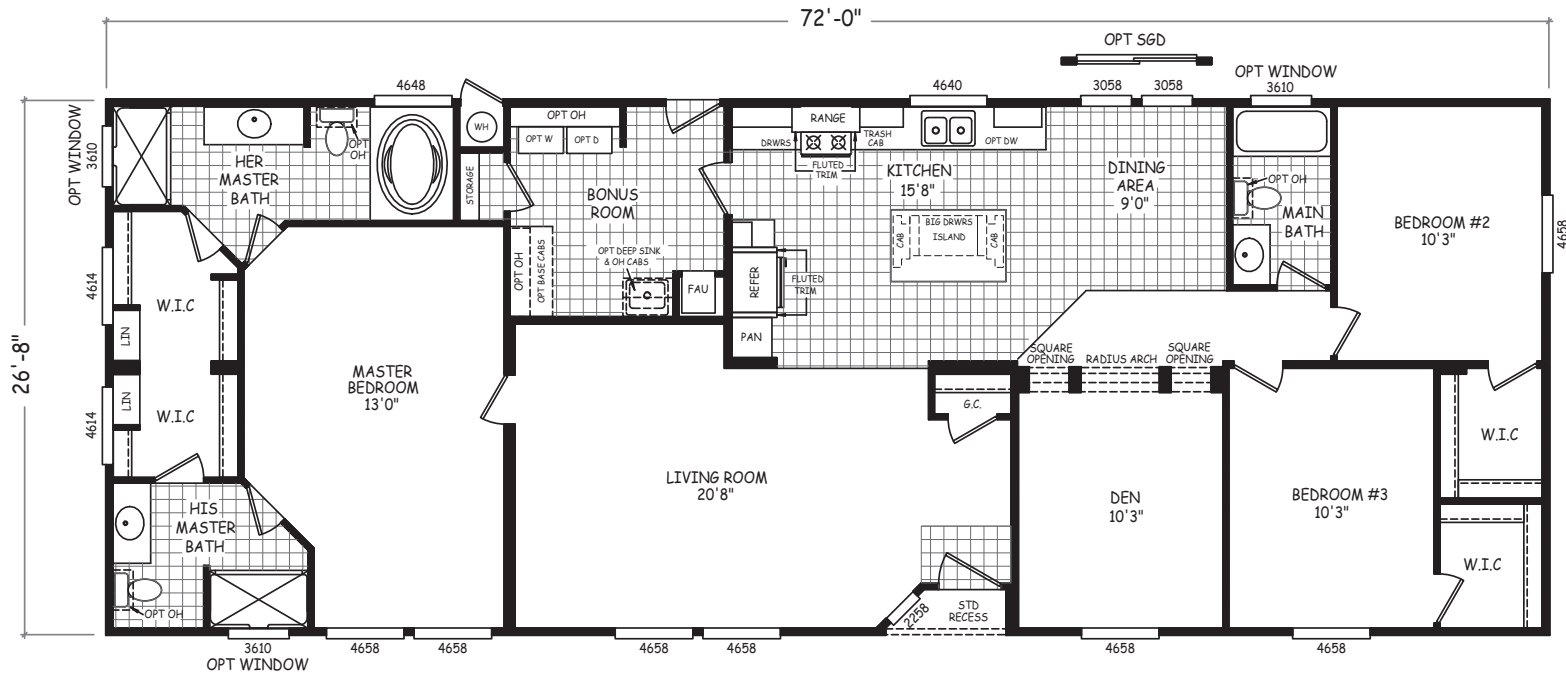

Camellia

Desert Edge Series - Triplewide

1,920 SQ. FT. (Approximate) 3 Bedroom, 2 Bath

Last Updated: 4-13-22

OPT BEDROOM #4
(REPLACES DEN)

MOBILE HOMES ON MAIN
8355 E. Main Street
Mesa, AZ 85207

MobileHomesOnMain.com | 1-800-750-8796