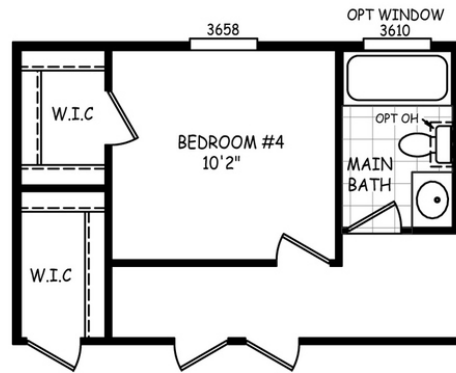

Cantebria

GS Series

1,387 SQ. FT. (Approximate) 3 Bedrooms, 2 Baths

Last Updated: 2-28-22

MOBILE HOMES ON MAIN
8355 E. Main Street
Mesa, AZ 85207

MobileHomesOnMain.com | 1-800-750-8796

IMPORTANT: Alta Cima Corp reserves the right to modify, cancel or substitute products or features of this event at any time without prior notice or obligation. Pictures and other promotional materials are representative and may depict or contain floor plans, square footages, elevations, options, upgrades, extra design features, decorations, floor coverings, specialty light fixtures, custom paint and wall coverings, window treatments, landscaping, sound and alarm systems, furnishings, appliances, and other designer/decorator features and amenities that are not included as part of the home and/or may not be available at all locations. Home, pricing and community information is subject to change, and homes to prior sale, at any time without notice or obligation. ©2020 Alta Cima Corp. All rights reserved.