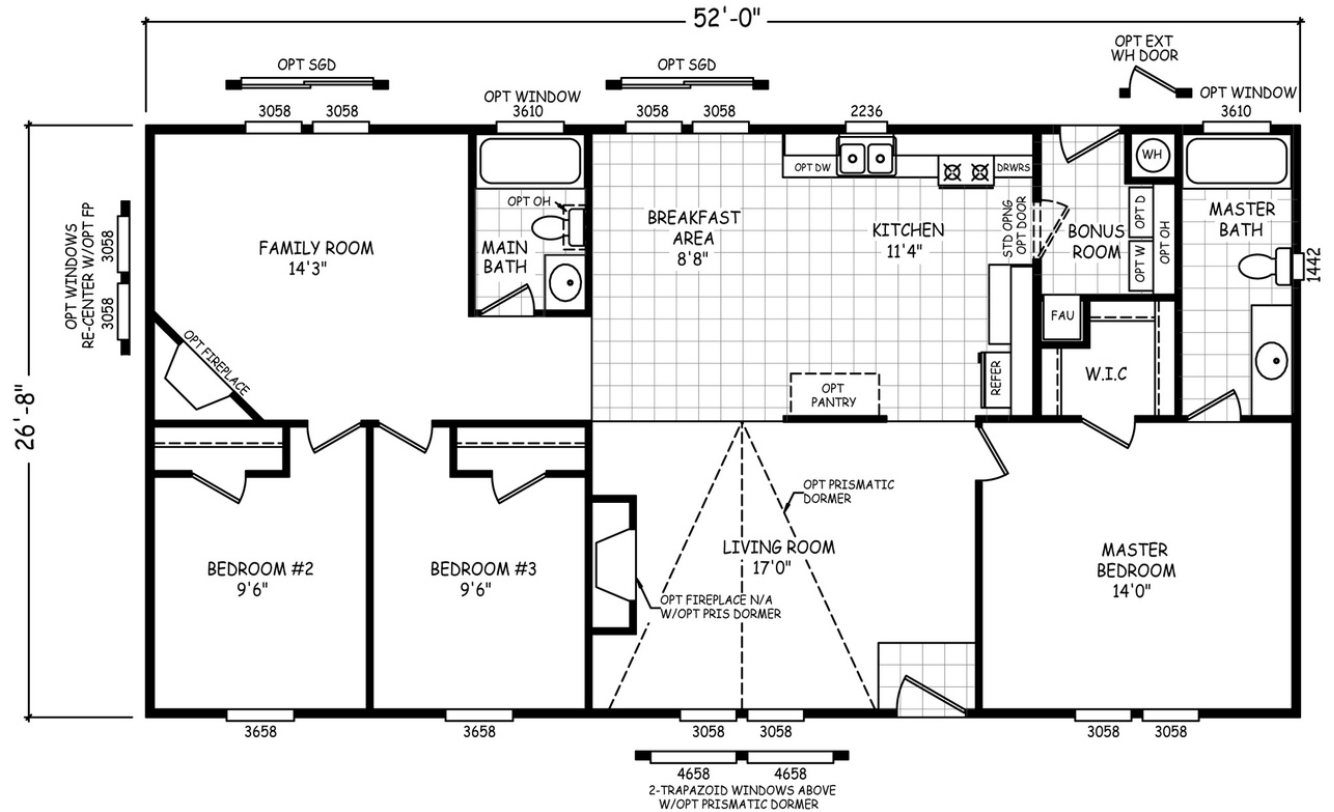

Cantebria

GS Series

1,387 SQ. FT. (Approximate) 3 Bedrooms, 2 Baths

Last Updated: 2-28-22

MOBILE HOMES ON MAIN
8355 E. Main Street
Mesa, AZ 85207

MobileHomesOnMain.com | 1-800-750-8796

IMPORTANT: Alta Cima Corp reserves the right to modify, cancel or substitute products or features of this event at any time without prior notice or obligation. Pictures and other promotional materials are representative and may depict or contain floor plans, square footages, elevations, options, upgrades, extra design features, decorations, floor coverings, specialty light fixtures, custom paint and wall coverings, window treatments, landscaping, sound and alarm systems, furnishings, appliances, and other designer/decorator features and amenities that are not included as part of the home and/or may not be available at all locations. Home, pricing and community information is subject to change, and homes to prior sale, at any time without notice or obligation. ©2020 Alta Cima Corp. All rights reserved.