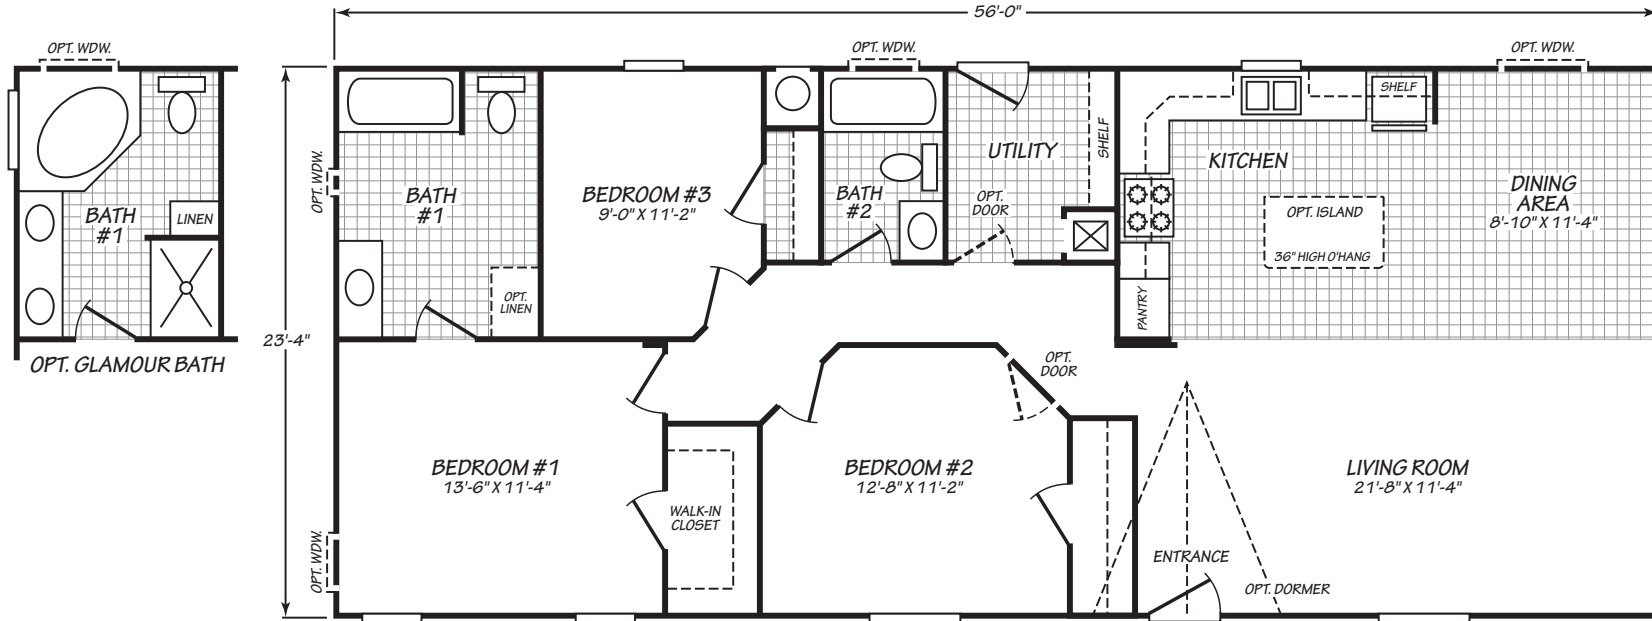

Caroline

Canyon Lake Series

1,306 SQ. FT. (Approximate) 3 Bedrooms, 2 Baths

Last Updated: 10-11-24

MOBILE HOMES ON MAIN
8355 E. Main Street
Mesa, AZ 85207

MobileHomesOnMain.com | 1-800-750-8796

IMPORTANT: Alta Cima Corp reserves the right to modify, cancel or substitute products or features of this event at any time without prior notice or obligation. Pictures and other promotional materials are representative and may depict or contain floor plans, square footages, elevations, options, upgrades, extra design features, decorations, floor coverings, specialty light fixtures, custom paint and wall coverings, window treatments, landscaping, sound and alarm systems, furnishings, appliances, and other designer/decorator features and amenities that are not included as part of the home and/or may not be available at all locations. Home, pricing and community information is subject to change, and homes to prior sale, at any time without notice or obligation. ©2020 Alta Cima Corp. All rights reserved.