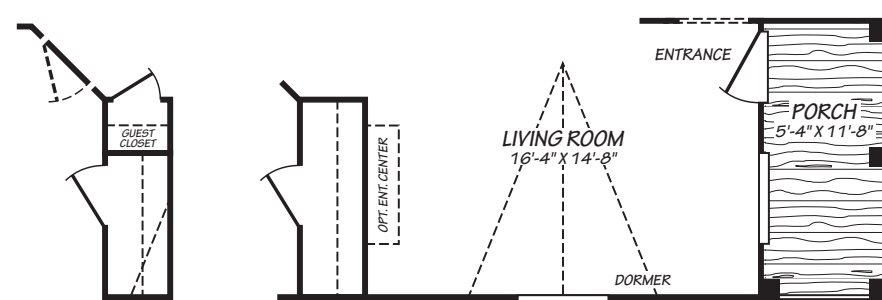

Caroline

Canyon Lake Series

1,306 SQ. FT. (Approximate) 3 Bedrooms, 2 Baths

Last Updated: 10-11-24

MOBILE HOMES ON MAIN
8355 E. Main Street
Mesa, AZ 85207

MobileHomesOnMain.com | 1-800-750-8796

IMPORTANT: Alta Cima Corp reserves the right to modify, cancel or substitute products or features of this event at any time without prior notice or obligation. Pictures and other promotional materials are representative and may depict or contain floor plans, square footages, elevations, options, upgrades, extra design features, decorations, floor coverings, specialty light fixtures, custom paint and wall coverings, window treatments, landscaping, sound and alarm systems, furnishings, appliances, and other designer/decorator features and amenities that are not included as part of the home and/or may not be available at all locations. Home, pricing and community information is subject to change, and homes to prior sale, at any time without notice or obligation. ©2020 Alta Cima Corp. All rights reserved.