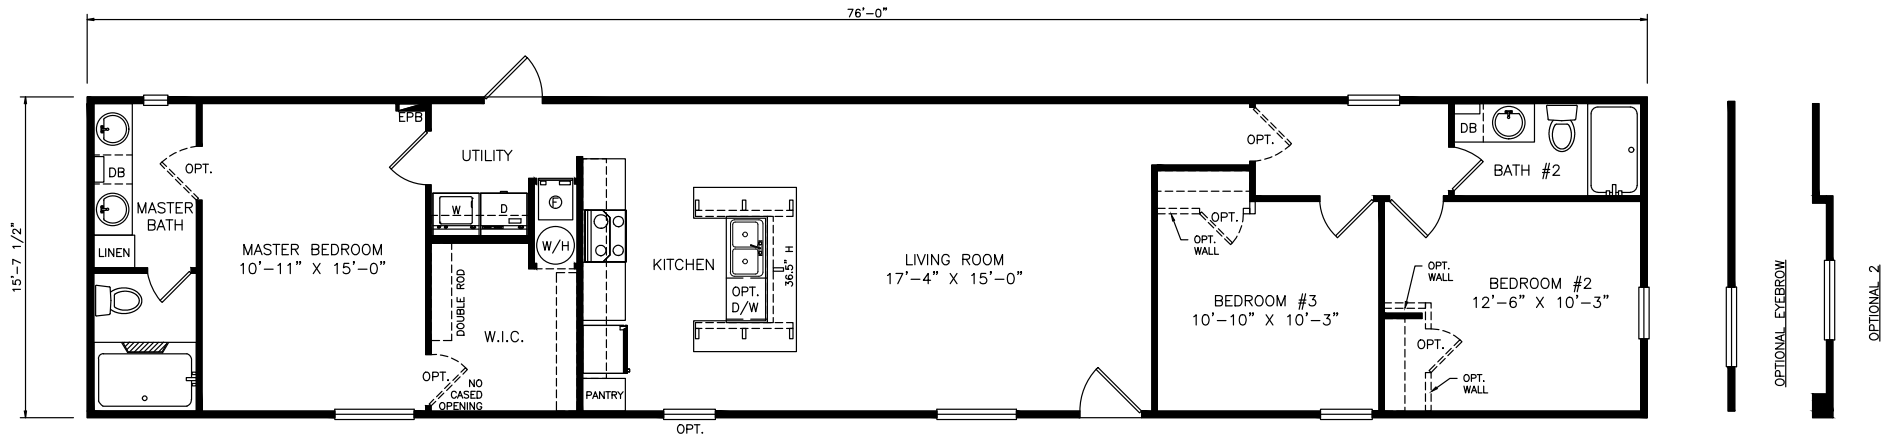

Castlemont

Classic Series - Single Section

1,193 SQ. FT. (Approximate) 3 Bedrooms, 2 Baths

Last Updated: 6-9-21

MOBILE HOMES ON MAIN
8355 E. Main Street
Mesa, AZ 85207

MobileHomesOnMain.com | 1-800-750-8796