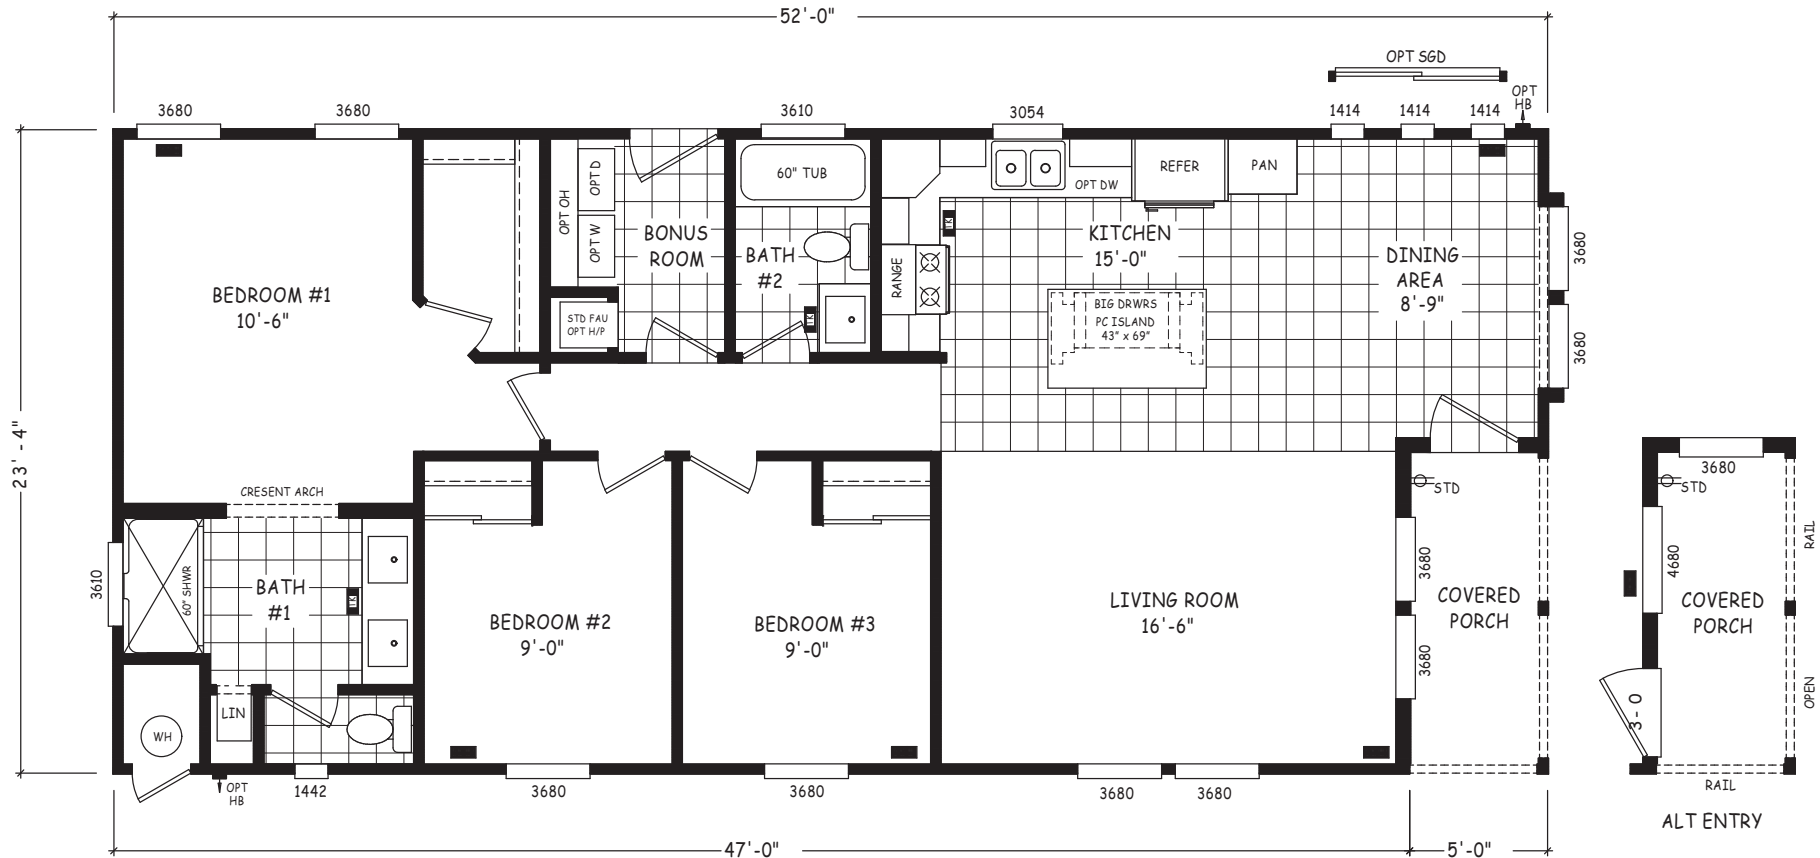

Cecelia

Pinnacle Series

1,213 SQ. FT. (Approximate) 3 Bedroom, 2 Bath

Last Updated: 8-22-22

MOBILE HOMES ON MAIN
8355 E. Main Street
Mesa, AZ 85207

MobileHomesOnMain.com | 1-800-750-8796

IMPORTANT: Alta Cima Corp reserves the right to modify, cancel or substitute products or features of this event at any time without prior notice or obligation. Pictures and other promotional materials are representative and may depict or contain floor plans, square footages, elevations, options, upgrades, extra design features, decorations, floor coverings, specialty light fixtures, custom paint and wall coverings, window treatments, landscaping, sound and alarm systems, furnishings, appliances, and other designer/decorator features and amenities that are not included as part of the home and/or may not be available at all locations. Home, pricing and community information is subject to change, and homes to prior sale, at any time without notice or obligation. ©2020 Alta Cima Corp. All rights reserved.