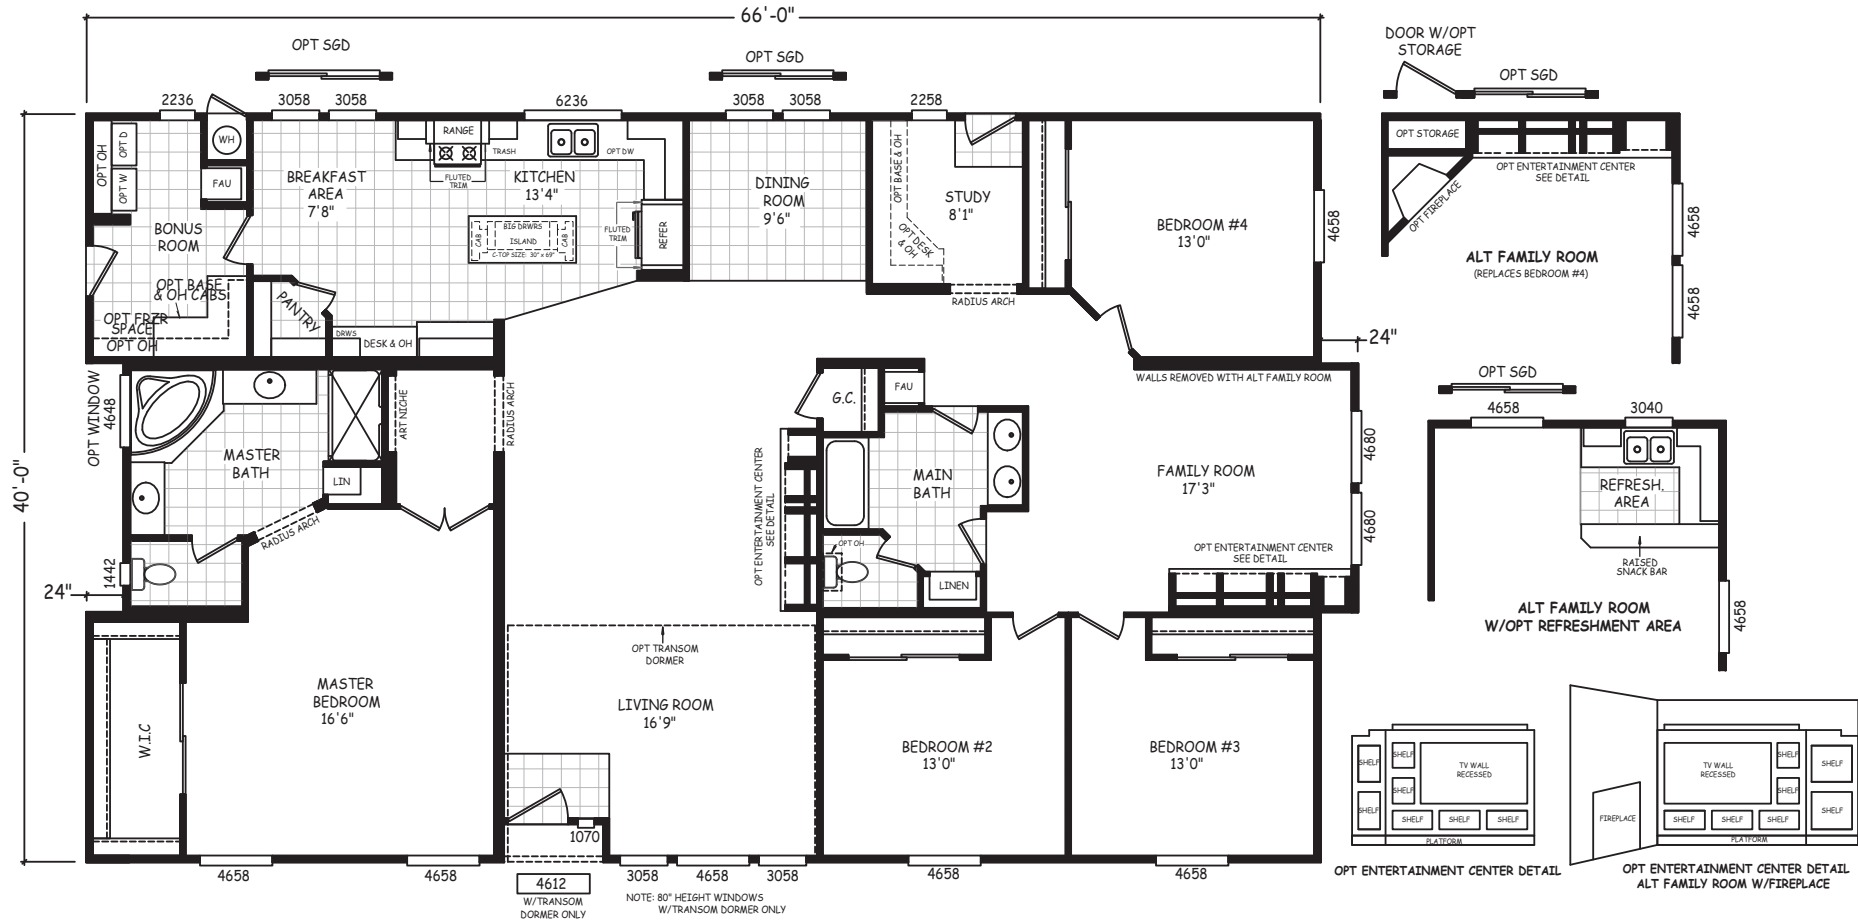

# Mobile Homes ON MAIN

4 Bedrooms, 2 Baths  
Approx. 2,640 Sq. Ft.

1-800-750-8796

www.MobileHomesOnMain.com

1-800-750-8796

www.MobileHomesOnMain.com

I authorize Mobile Homes on Main to build my house, per this plan  
X  
Customer Signature / Date