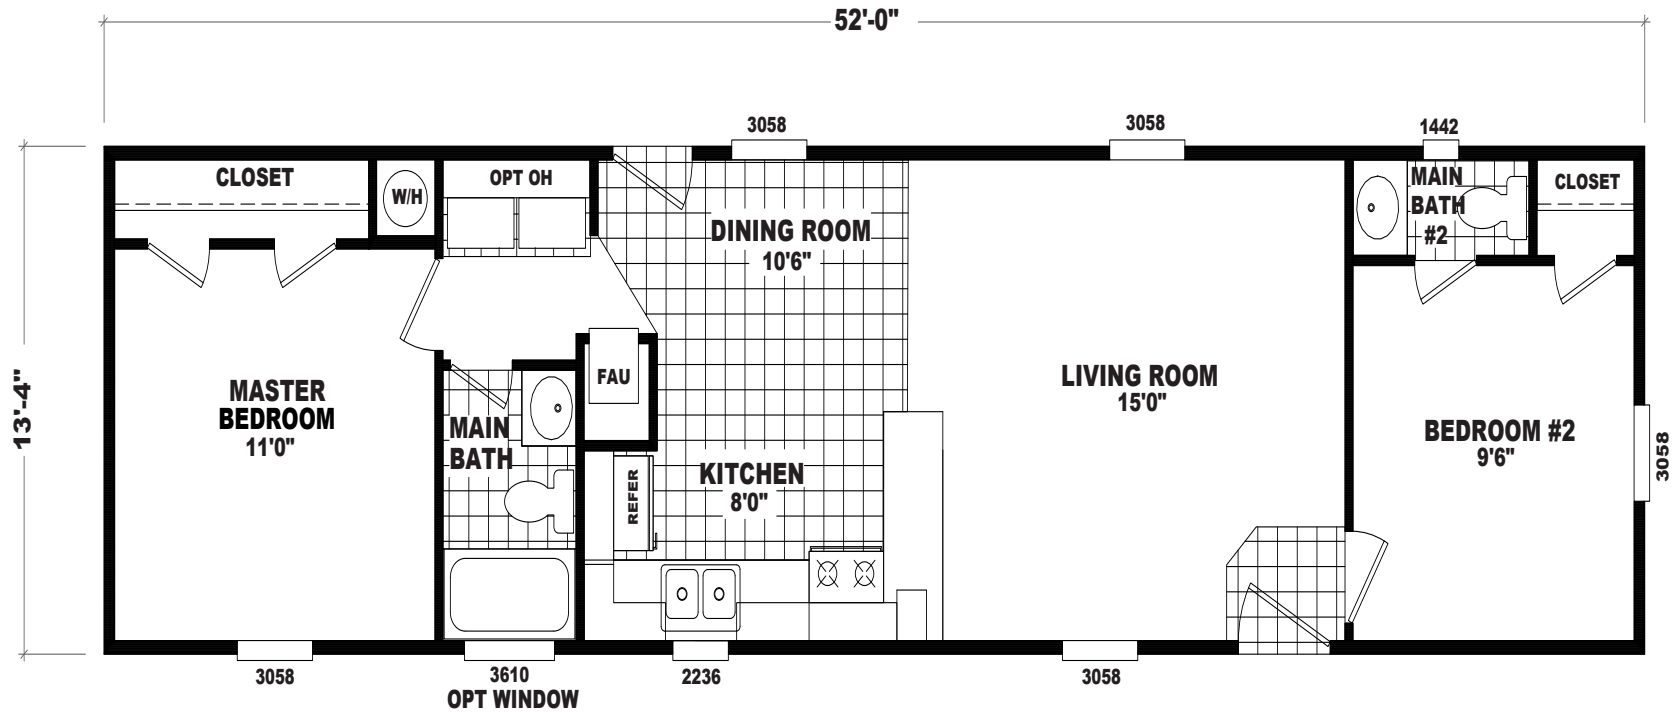

Chesterville

GS Series

693 SQ. FT. (Approximate) 2 Bedrooms, 1.5 Baths

Last Updated: 1-8-2021

MOBILE HOMES ON MAIN
8355 E. Main Street
Mesa, AZ 85207

MobileHomesOnMain.com | 1-800-750-8796

IMPORTANT: Alta Cima Corp reserves the right to modify, cancel or substitute products or features of this event at any time without prior notice or obligation. Pictures and other promotional materials are representative and may depict or contain floor plans, square footages, elevations, options, upgrades, extra design features, decorations, floor coverings, specialty light fixtures, custom paint and wall coverings, window treatments, landscaping, sound and alarm systems, furnishings, appliances, and other designer/decorator features and amenities that are not included as part of the home and/or may not be available at all locations. Home, pricing and community information is subject to change, and homes to prior sale, at any time without notice or obligation. ©2020 Alta Cima Corp. All rights reserved.