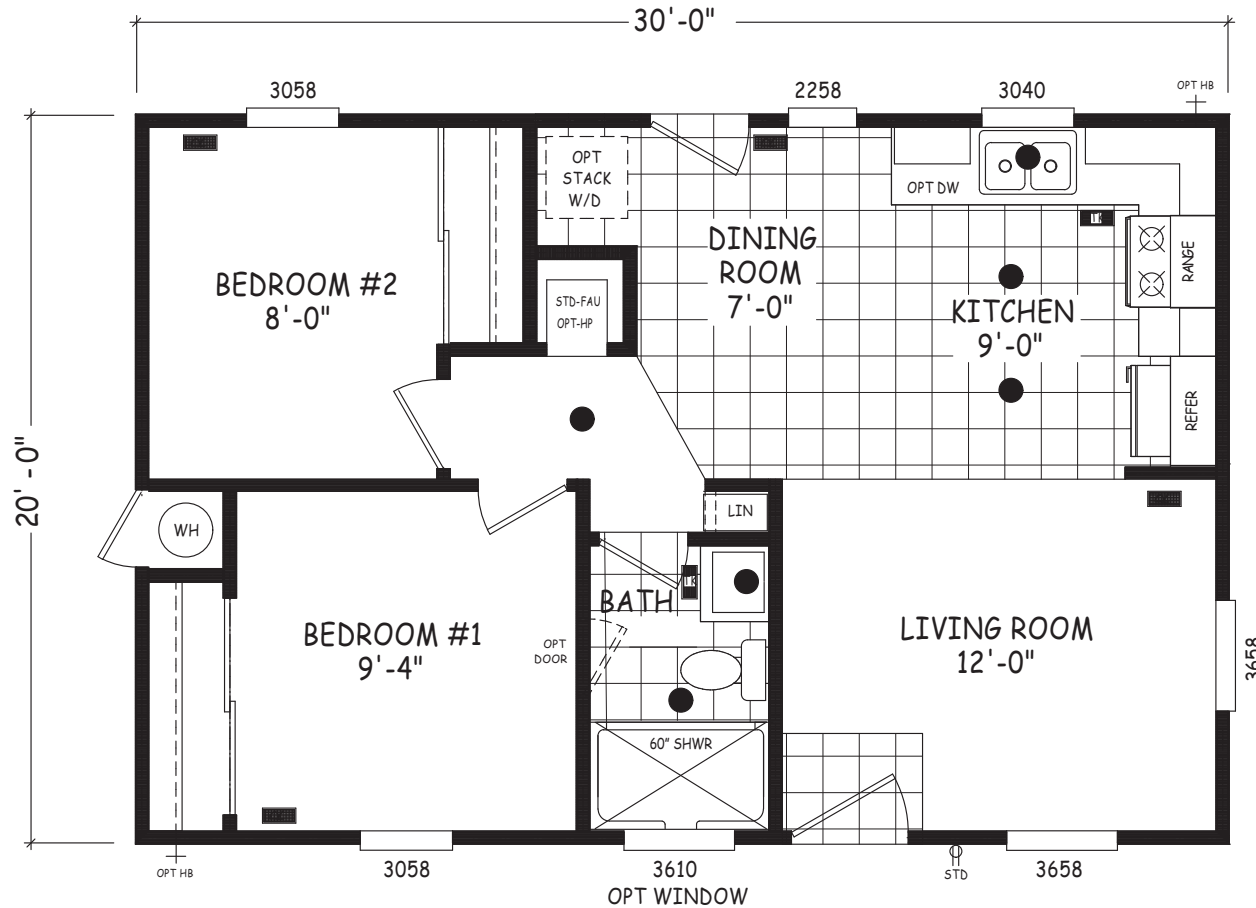

Cider Creek

Edge Series

600 SQ. FT. (Approximate) 2 Bedroom, 1 Bath

Last Updated: 5-21-24

MOBILE HOMES ON MAIN
8355 E. Main Street
Mesa, AZ 85207

MobileHomesOnMain.com | 1-800-750-8796

IMPORTANT: Alta Cima Corp reserves the right to modify, cancel or substitute products or features of this event at any time without prior notice or obligation. Pictures and other promotional materials are representative and may depict or contain floor plans, square footages, elevations, options, upgrades, extra design features, decorations, floor coverings, specialty light fixtures, custom paint and wall coverings, window treatments, landscaping, sound and alarm systems, furnishings, appliances, and other designer/decorator features and amenities that are not included as part of the home and/or may not be available at all locations. Home, pricing and community information is subject to change, and homes to prior sale, at any time without notice or obligation. ©2020 Alta Cima Corp. All rights reserved.