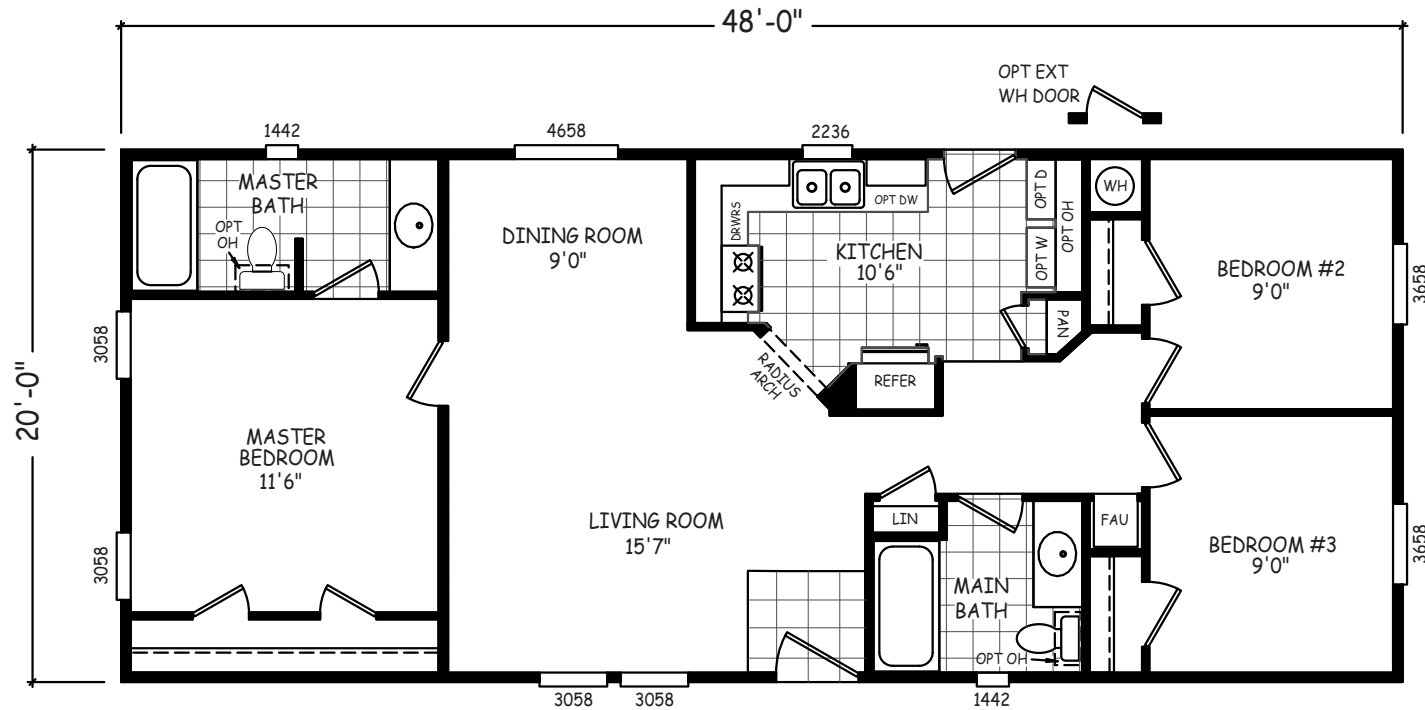

Clarry

GS Series

960 SQ. FT. (Approximate) 3 Bedroom, 2 Bath

Last Updated: 10-30-20

MOBILE HOMES ON MAIN
8355 E. Main Street
Mesa, AZ 85207

MobileHomesOnMain.com | 1-800-750-8796

IMPORTANT: Alta Cima Corp reserves the right to modify, cancel or substitute products or features of this event at any time without prior notice or obligation. Pictures and other promotional materials are representative and may depict or contain floor plans, square footages, elevations, options, upgrades, extra design features, decorations, floor coverings, specialty light fixtures, custom paint and wall coverings, window treatments, landscaping, sound and alarm systems, furnishings, appliances, and other designer/decorator features and amenities that are not included as part of the home and/or may not be available at all locations. Home, pricing and community information is subject to change, and homes to prior sale, at any time without notice or obligation. ©2020 Alta Cima Corp. All rights reserved.