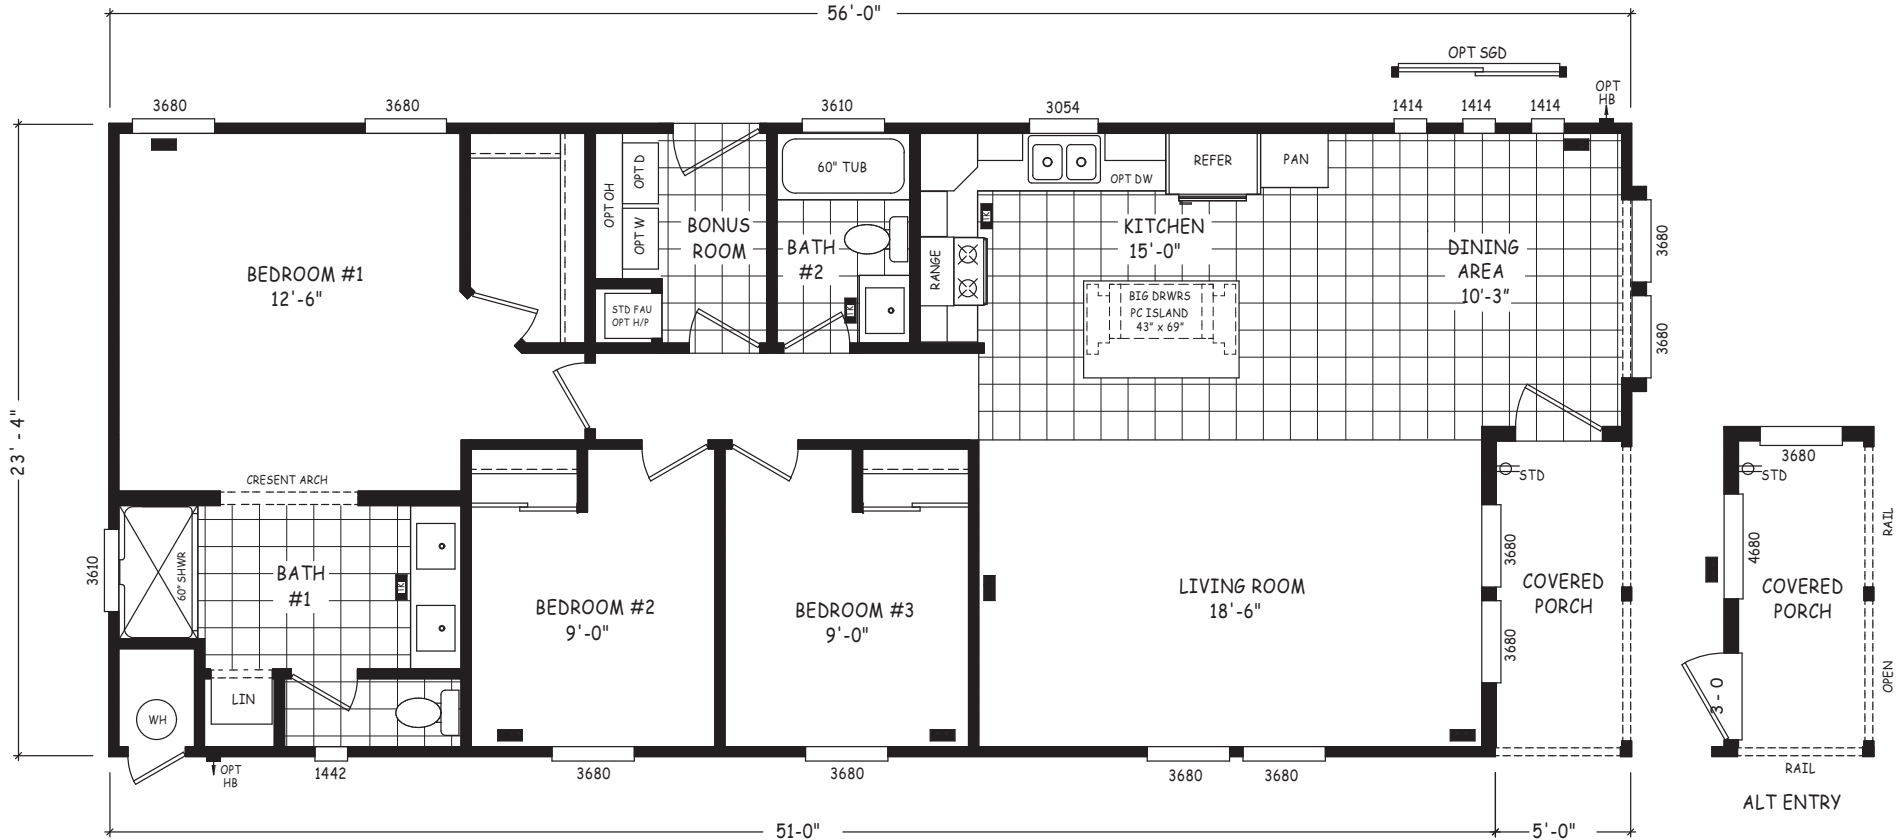

# Clayson

Pinnacle Series

1,307 SQ. FT. (Approximate) 3 Bedroom, 2 Bath

Last Updated: 8-22-22

**MOBILE HOMES ON MAIN**  
8355 E. Main Street  
Mesa, AZ 85207

**MobileHomesOnMain.com | 1-800-750-8796**

**IMPORTANT:** Alta Cima Corp reserves the right to modify, cancel or substitute products or features of this event at any time without prior notice or obligation. Pictures and other promotional materials are representative and may depict or contain floor plans, square footages, elevations, options, upgrades, extra design features, decorations, floor coverings, specialty light fixtures, custom paint and wall coverings, window treatments, landscaping, sound and alarm systems, furnishings, appliances, and other designer/decorator features and amenities that are not included as part of the home and/or may not be available at all locations. Home, pricing and community information is subject to change, and homes to prior sale, at any time without notice or obligation. ©2020 Alta Cima Corp. All rights reserved.