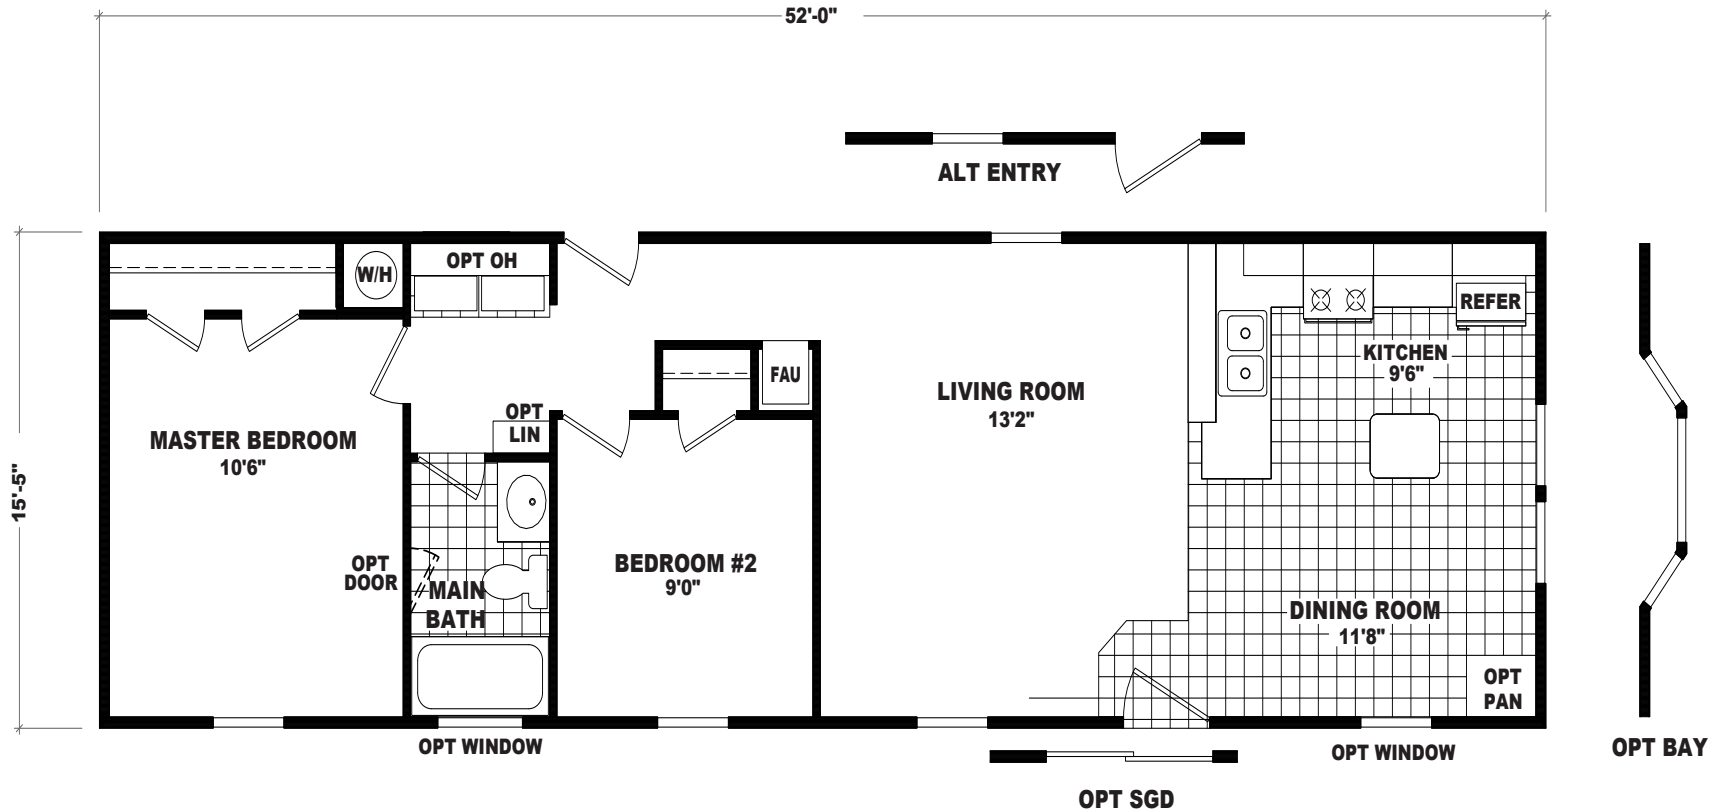

Clearstone

GS Series

802 SQ. FT. (Approximate) 2 Bedroom, 1 Bath

Last Updated: 10-27-20

MOBILE HOMES ON MAIN
8355 E. Main Street
Mesa, AZ 85207

MobileHomesOnMain.com | 1-800-750-8796

IMPORTANT: Alta Cima Corp reserves the right to modify, cancel or substitute products or features of this event at any time without prior notice or obligation. Pictures and other promotional materials are representative and may depict or contain floor plans, square footages, elevations, options, upgrades, extra design features, decorations, floor coverings, specialty light fixtures, custom paint and wall coverings, window treatments, landscaping, sound and alarm systems, furnishings, appliances, and other designer/decorator features and amenities that are not included as part of the home and/or may not be available at all locations. Home, pricing and community information is subject to change, and homes to prior sale, at any time without notice or obligation. ©2020 Alta Cima Corp. All rights reserved.