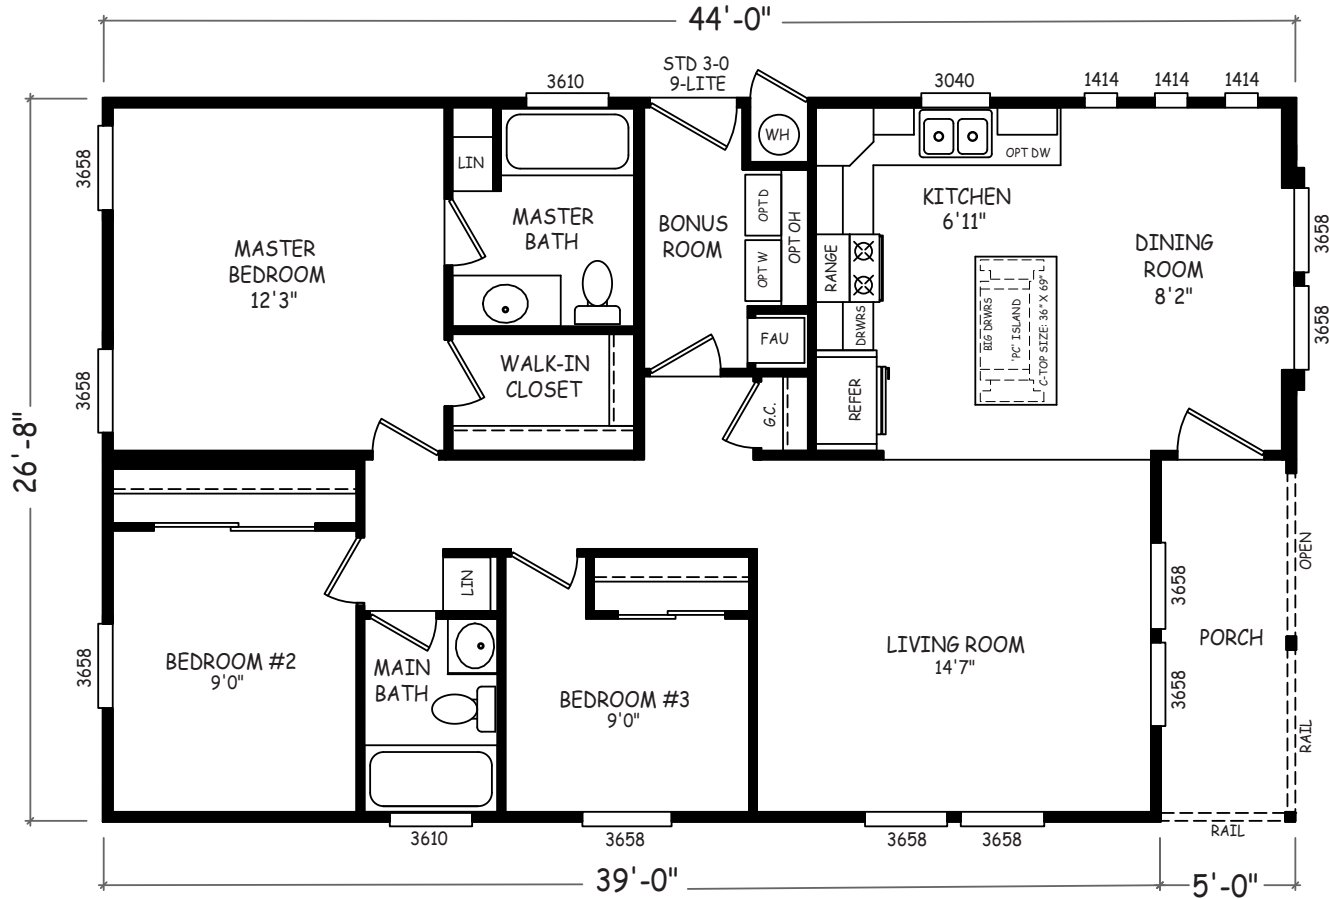

Clyde

Sedona Ridge Classic Series

1,173 SQ. FT. (Approximate) 3 Bedroom, 2 Bath

Last Updated: 2-2-23

MOBILE HOMES ON MAIN
8355 E. Main Street
Mesa, AZ 85207

MobileHomesOnMain.com | 1-800-750-8796

IMPORTANT: Alta Cima Corp reserves the right to modify, cancel or substitute products or features of this event at any time without prior notice or obligation. Pictures and other promotional materials are representative and may depict or contain floor plans, square footages, elevations, options, upgrades, extra design features, decorations, floor coverings, specialty light fixtures, custom paint and wall coverings, window treatments, landscaping, sound and alarm systems, furnishings, appliances, and other designer/decorator features and amenities that are not included as part of the home and/or may not be available at all locations. Home, pricing and community information is subject to change, and homes to prior sale, at any time without notice or obligation. ©2020 Alta Cima Corp. All rights reserved.