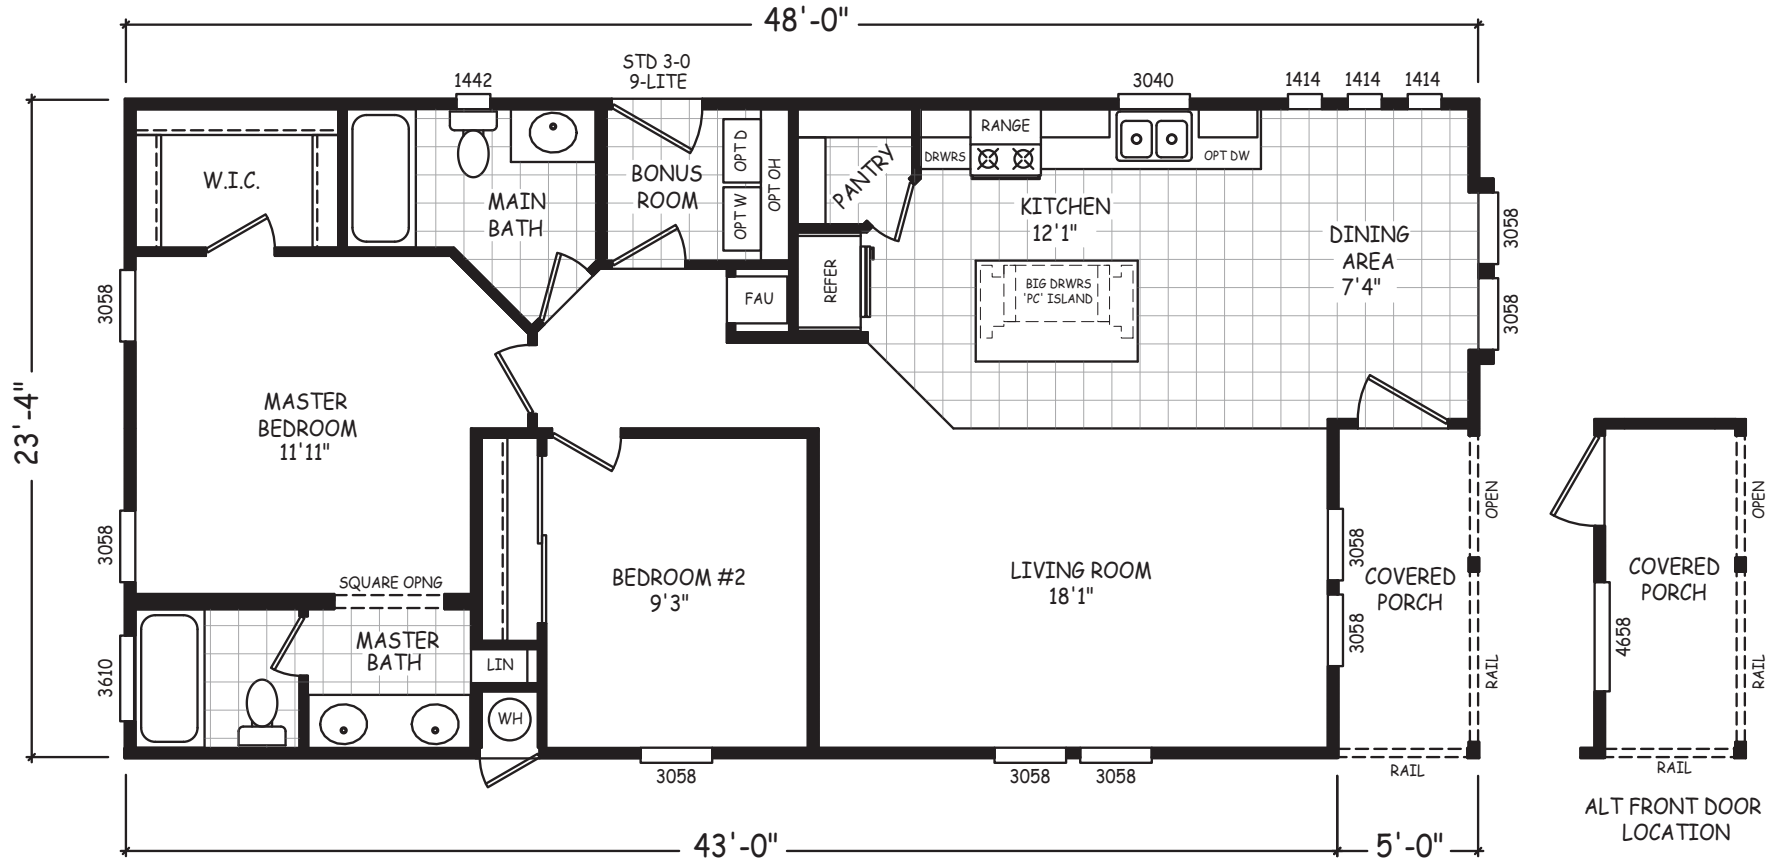

Cobalt

Sedona Ridge Series

Mobile Homes ON MAIN

2 Bedrooms, 2 Baths
Approx. 1,125 Sq. Ft.

1-800-750-8796

www.MobileHomesOnMain.com

1-800-750-8796

www.MobileHomesOnMain.com