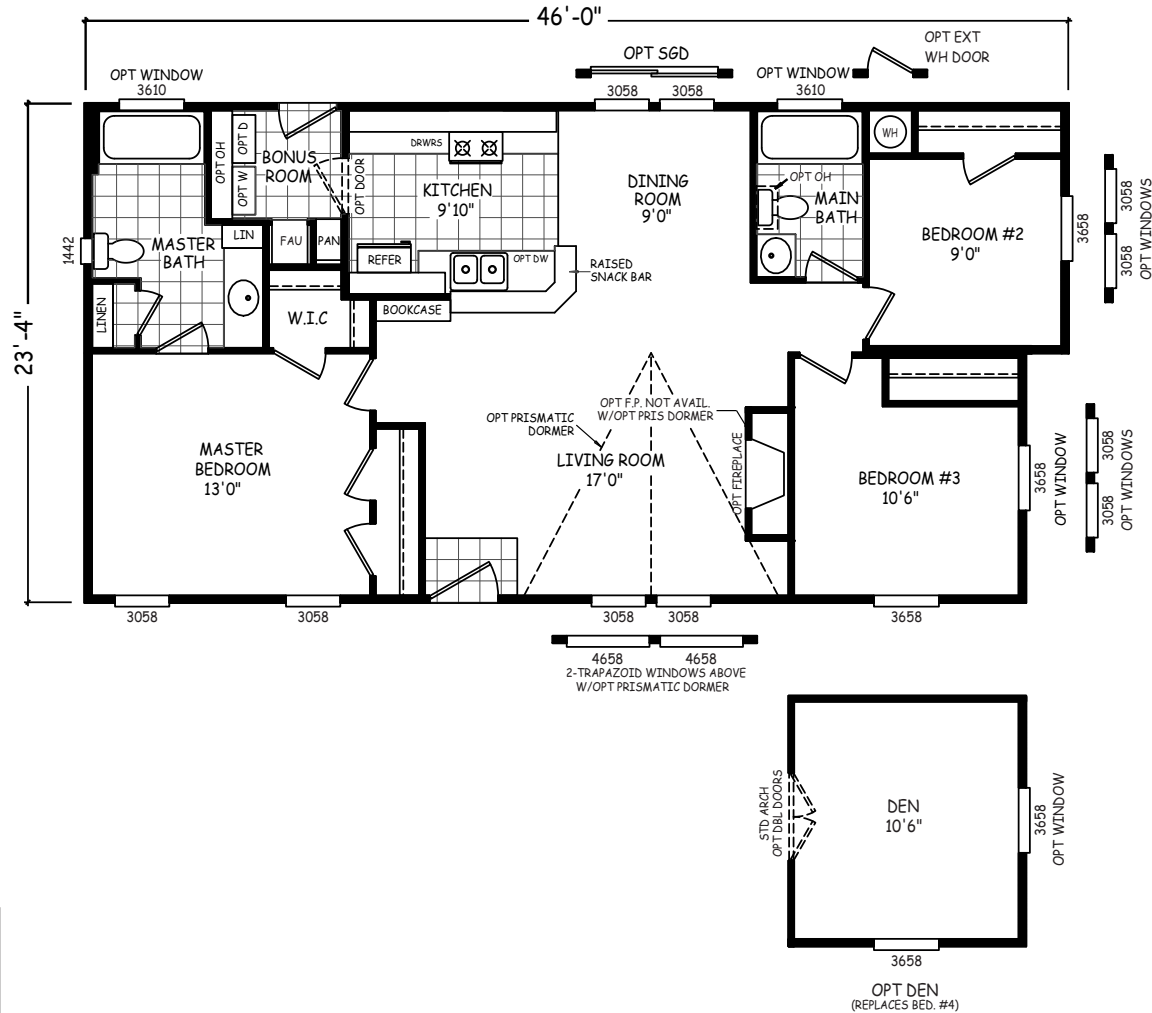

Colfax

GS Series

1,050 SQ. FT. (Approximate) 3 Bedroom, 2 Bath

Last Updated: 4-29-22

MOBILE HOMES ON MAIN
8355 E. Main Street
Mesa, AZ 85207

MobileHomesOnMain.com | 1-800-750-8796

IMPORTANT: Alta Cima Corp reserves the right to modify, cancel or substitute products or features of this event at any time without prior notice or obligation. Pictures and other promotional materials are representative and may depict or contain floor plans, square footages, elevations, options, upgrades, extra design features, decorations, floor coverings, specialty light fixtures, custom paint and wall coverings, window treatments, landscaping, sound and alarm systems, furnishings, appliances, and other designer/decorator features and amenities that are not included as part of the home and/or may not be available at all locations. Home, pricing and community information is subject to change, and homes to prior sale, at any time without notice or obligation. ©2020 Alta Cima Corp. All rights reserved.