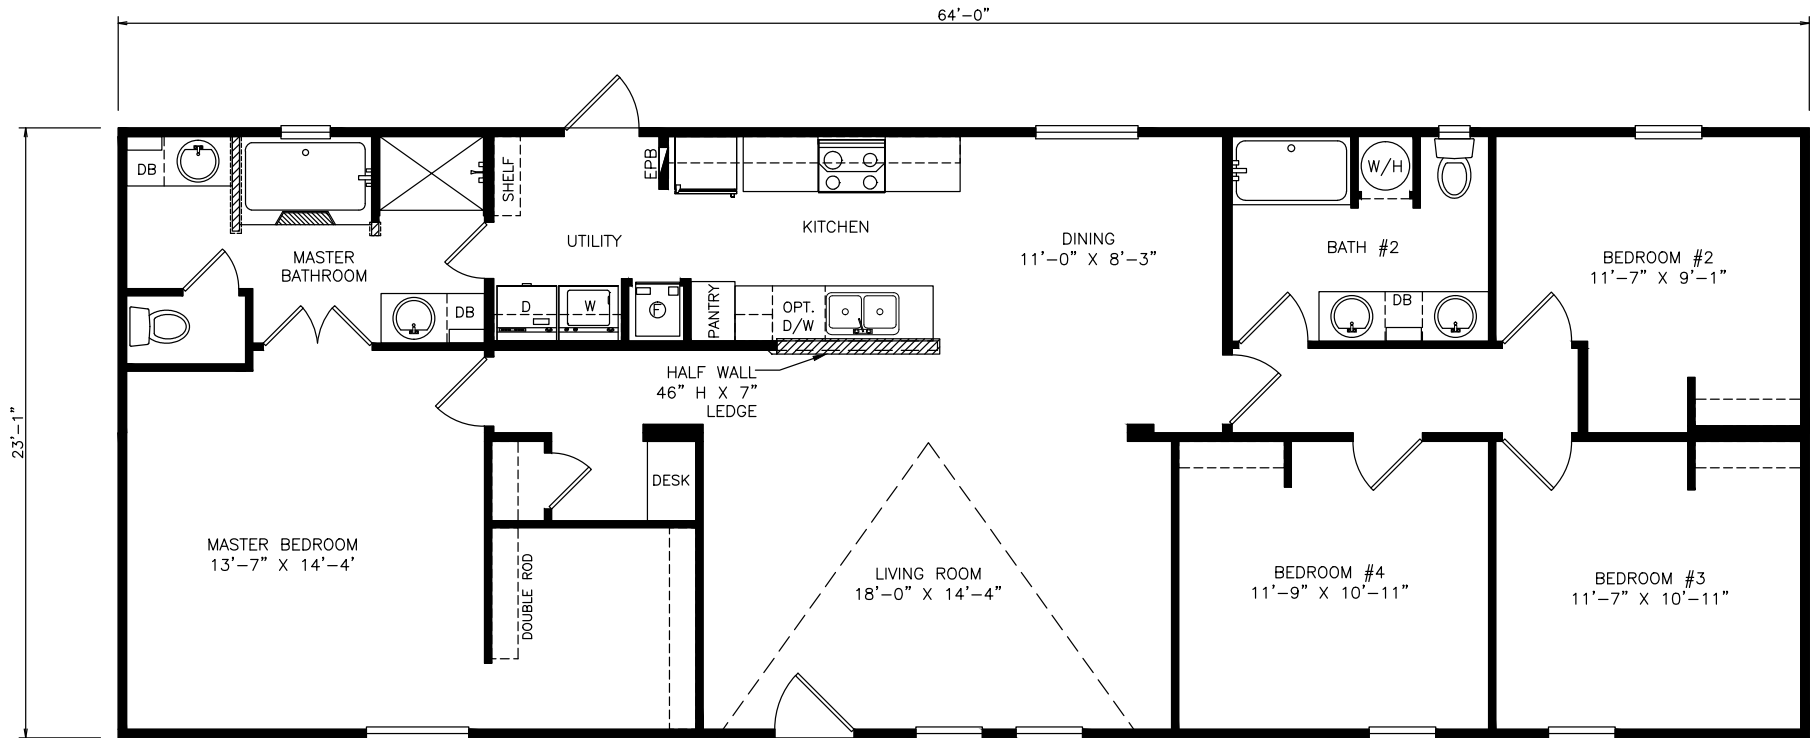

# Concan

Select Series - Multi Section

1,483 SQ. FT. (Approximate) 4 Bedrooms, 2 Baths

Last Updated: 6-21-21

**MOBILE HOMES ON MAIN**  
8355 E. Main Street  
Mesa, AZ 85207

**MobileHomesOnMain.com | 1-800-750-8796**