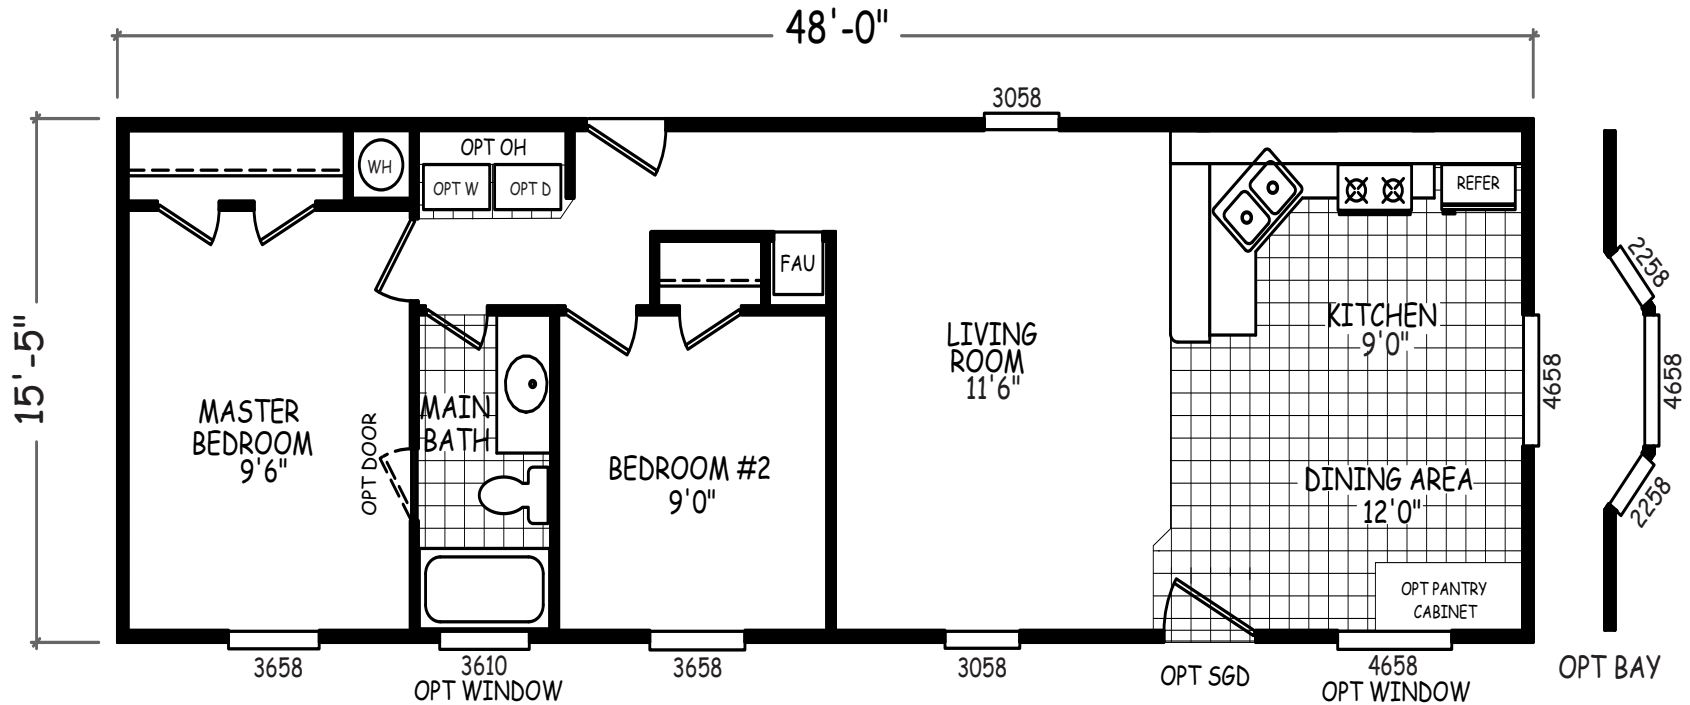

Contadora

GS Series

740 SQ. FT. (Approximate) 2 Bedroom, 1 Bath

Last Updated: 10-27-20

MOBILE HOMES ON MAIN
8355 E. Main Street
Mesa, AZ 85207

MobileHomesOnMain.com | 1-800-750-8796

IMPORTANT: Alta Cima Corp reserves the right to modify, cancel or substitute products or features of this event at any time without prior notice or obligation. Pictures and other promotional materials are representative and may depict or contain floor plans, square footages, elevations, options, upgrades, extra design features, decorations, floor coverings, specialty light fixtures, custom paint and wall coverings, window treatments, landscaping, sound and alarm systems, furnishings, appliances, and other designer/decorator features and amenities that are not included as part of the home and/or may not be available at all locations. Home, pricing and community information is subject to change, and homes to prior sale, at any time without notice or obligation. ©2020 Alta Cima Corp. All rights reserved.