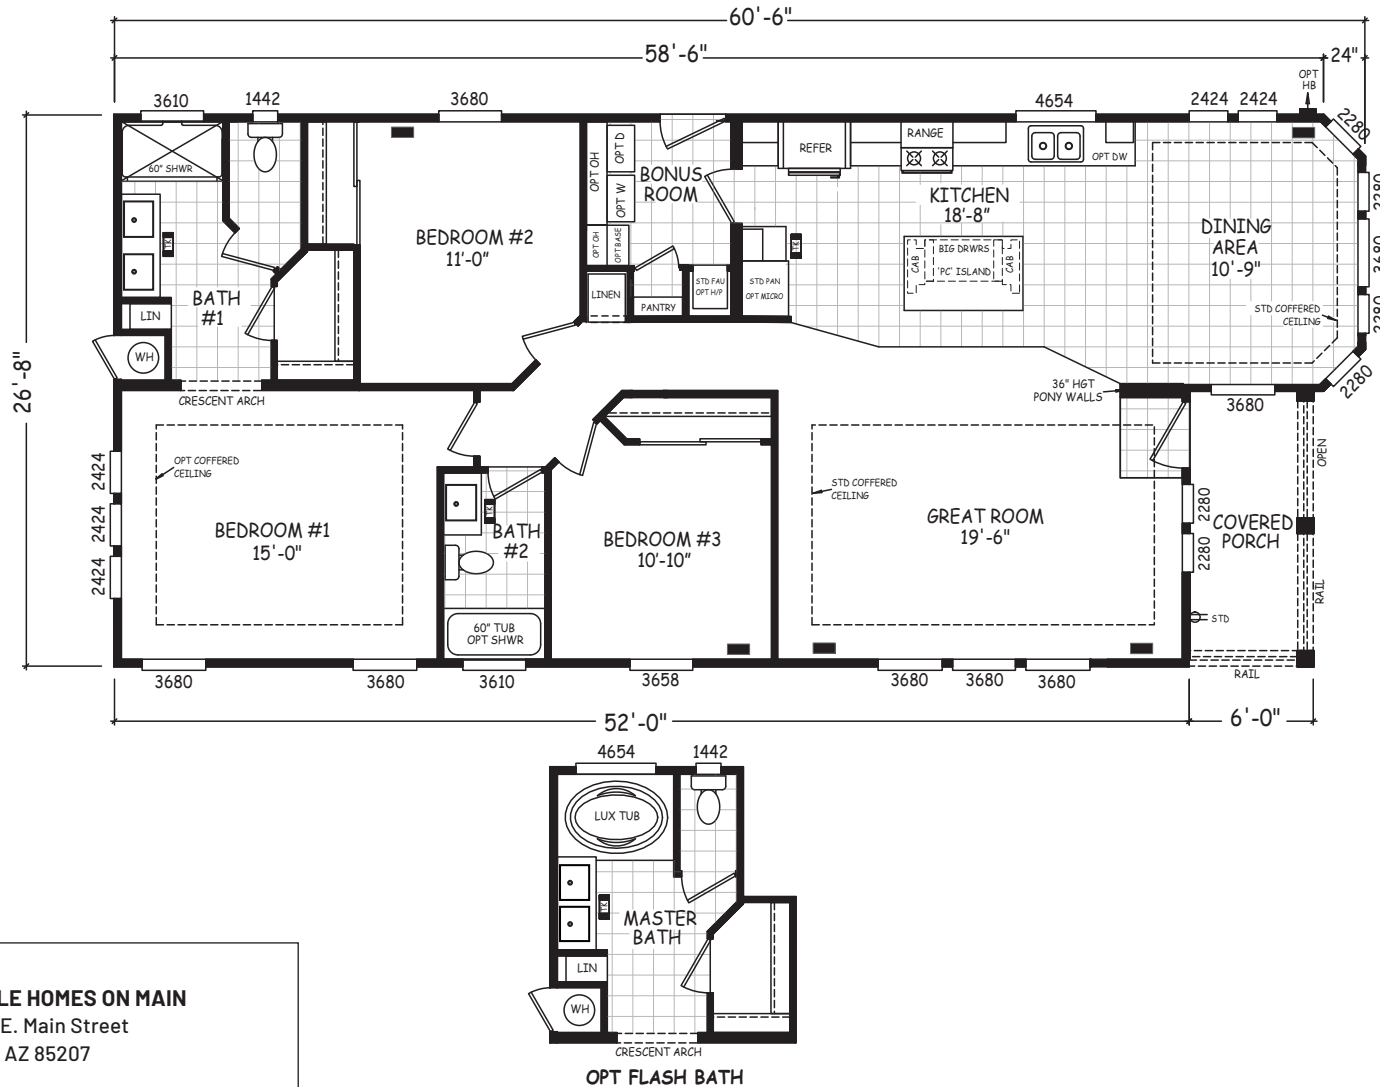

Cropton

Pacifica Series

1,576 SQ. FT. (Approximate) 3 Bedroom, 2 Bath

Last Updated: 8-22-22

MOBILE HOMES ON MAIN
8355 E. Main Street
Mesa, AZ 85207

MANUFACTURED BY:

I authorize Mobile Homes On Main to build my house, per this plan.