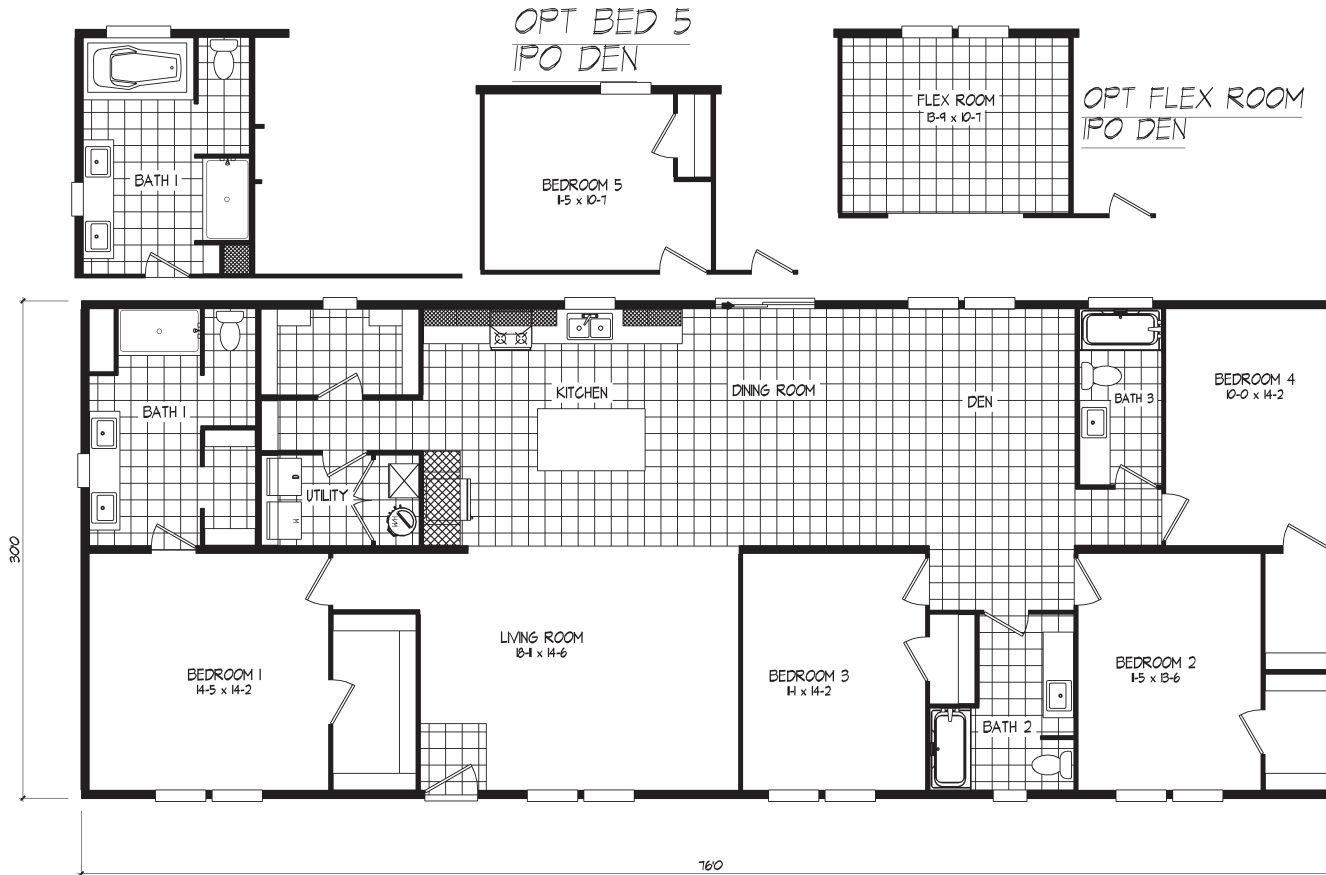

Dakota

The Harmony Series

2,280 SQ. FT. (Approximate) 4 Bedroom, 3 Bath

Last Updated: 8-29-24

MOBILE HOMES ON MAIN
8355 E. Main Street
Mesa, AZ 85207

MobileHomesOnMain.com | 1-800-750-8796

IMPORTANT: Alta Cima Corp reserves the right to modify, cancel or substitute products or features of this event at any time without prior notice or obligation. Pictures and other promotional materials are representative and may depict or contain floor plans, square footages, elevations, options, upgrades, extra design features, decorations, floor coverings, specialty light fixtures, custom paint and wall coverings, window treatments, landscaping, sound and alarm systems, furnishings, appliances, and other designer/decorator features and amenities that are not included as part of the home and/or may not be available at all locations. Home, pricing and community information is subject to change, and homes to prior sale, at any time without notice or obligation. ©2020 Alta Cima Corp. All rights reserved.