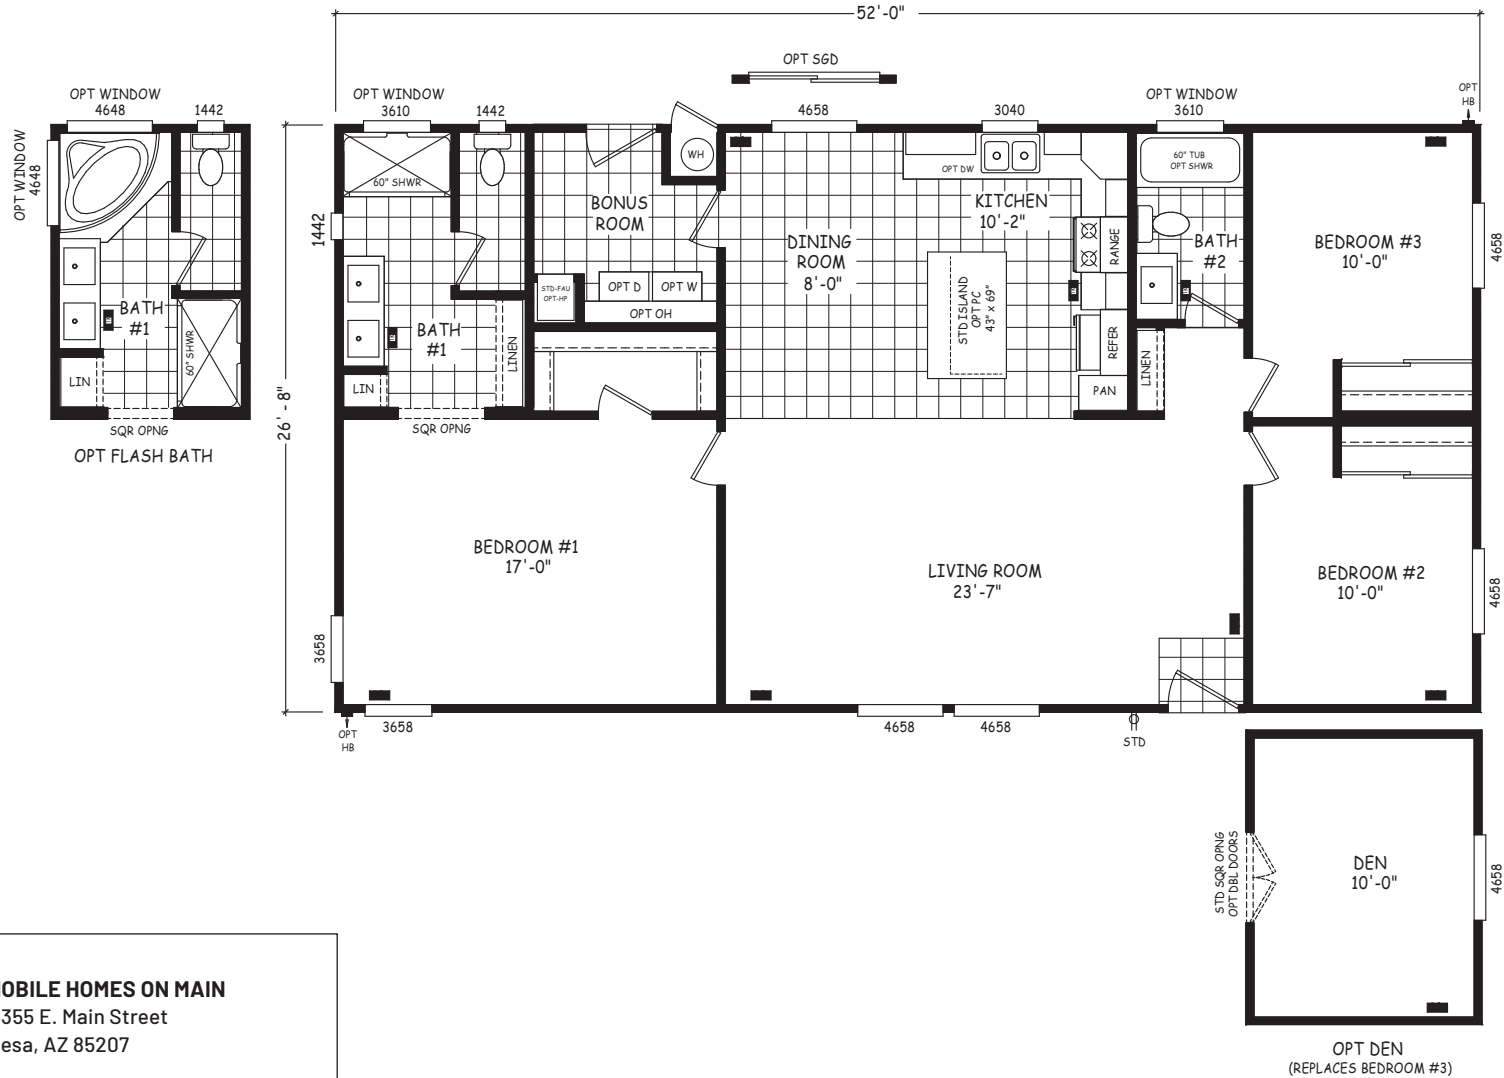

Denio

Edge Series

1,387 SQ. FT. (Approximate) 3 Bedroom, 2 Bath

Last Updated: 8-22-22

MOBILE HOMES ON MAIN
8355 E. Main Street
Mesa, AZ 85207

MobileHomesOnMain.com | 1-800-750-8796

IMPORTANT: Alta Cima Corp reserves the right to modify, cancel or substitute products or features of this event at any time without prior notice or obligation. Pictures and other promotional materials are representative and may depict or contain floor plans, square footages, elevations, options, upgrades, extra design features, decorations, floor coverings, specialty light fixtures, custom paint and wall coverings, window treatments, landscaping, sound and alarm systems, furnishings, appliances, and other designer/decorator features and amenities that are not included as part of the home and/or may not be available at all locations. Home, pricing and community information is subject to change, and homes to prior sale, at any time without notice or obligation. ©2020 Alta Cima Corp. All rights reserved.