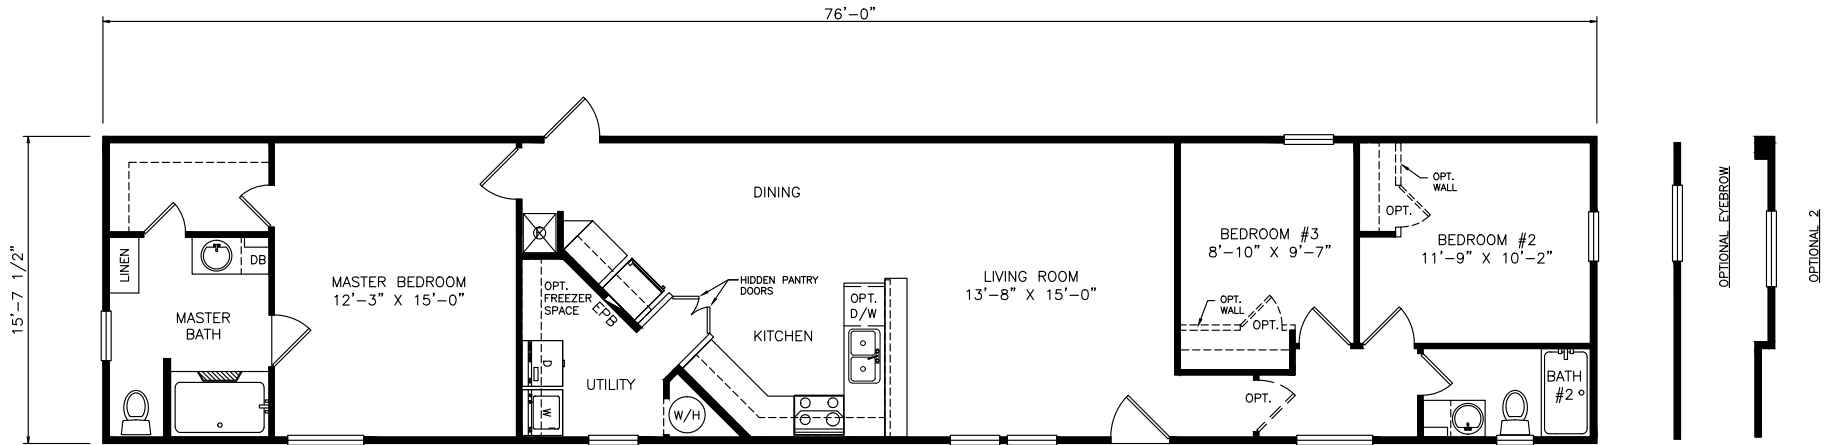

# Dermott

Heritage Series - Single Section

1,193 SQ. FT. (Approximate) 3 Bedrooms, 2 Baths

Last Updated: 6-22-21

**MOBILE HOMES ON MAIN**  
8355 E. Main Street  
Mesa, AZ 85207

**MobileHomesOnMain.com | 1-800-750-8796**