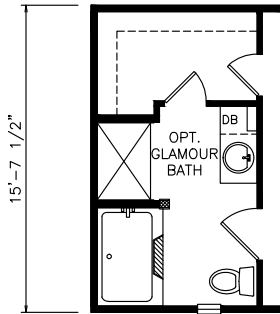

# Dermott

Heritage Series - Single Section

1,193 SQ. FT. (Approximate) 3 Bedrooms, 2 Baths

Last Updated: 6-22-21

**MOBILE HOMES ON MAIN**  
8355 E. Main Street  
Mesa, AZ 85207

**MobileHomesOnMain.com | 1-800-750-8796**