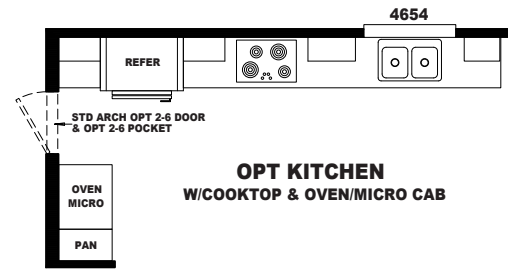

Dexter

Pacifica Series

Mobile Homes ON MAIN

3 Bedrooms, 2 Baths
Approx. 1,498 Sq. Ft.

1-800-750-8796

www.MobileHomesOnMain.com

1-800-750-8796

www.MobileHomesOnMain.com