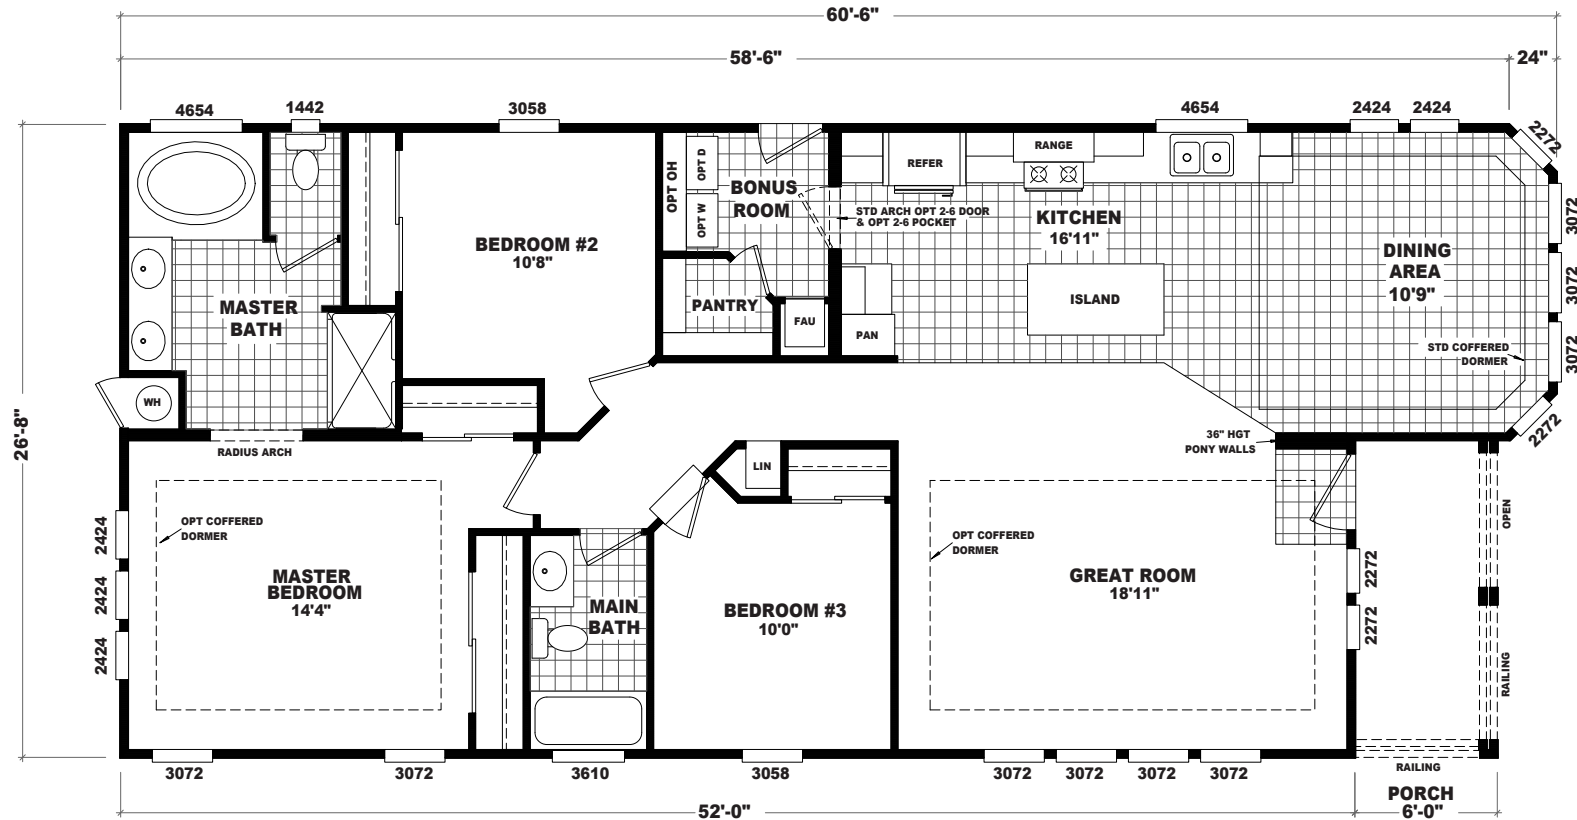

Dexter

Pacifica Series

Mobile Homes ON MAIN

3 Bedrooms, 2 Baths
Approx. 1,498 Sq. Ft.

1-800-750-8796

www.MobileHomesOnMain.com

1-800-750-8796

www.MobileHomesOnMain.com