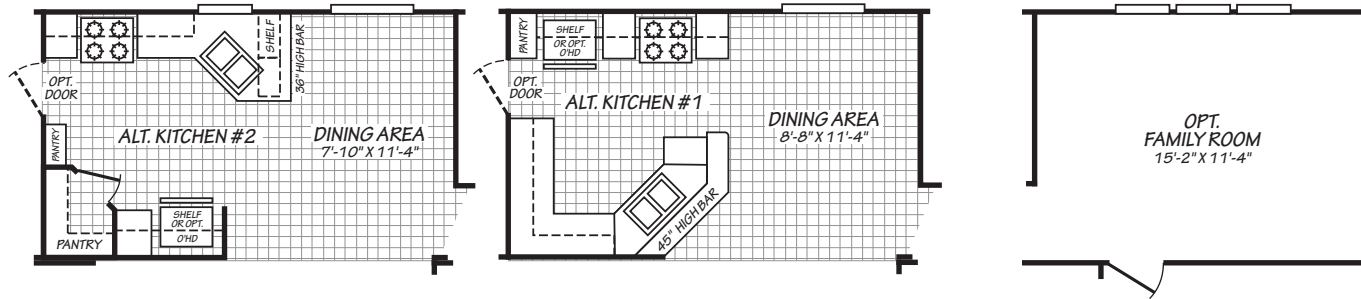

# Diskenson

Canyon Lake Series

1,306 SQ. FT. (Approximate) 4 Bedrooms, 2 Baths

Last Updated: 10-11-24

**MOBILE HOMES ON MAIN**  
8355 E. Main Street  
Mesa, AZ 85207

**MobileHomesOnMain.com | 1-800-750-8796**