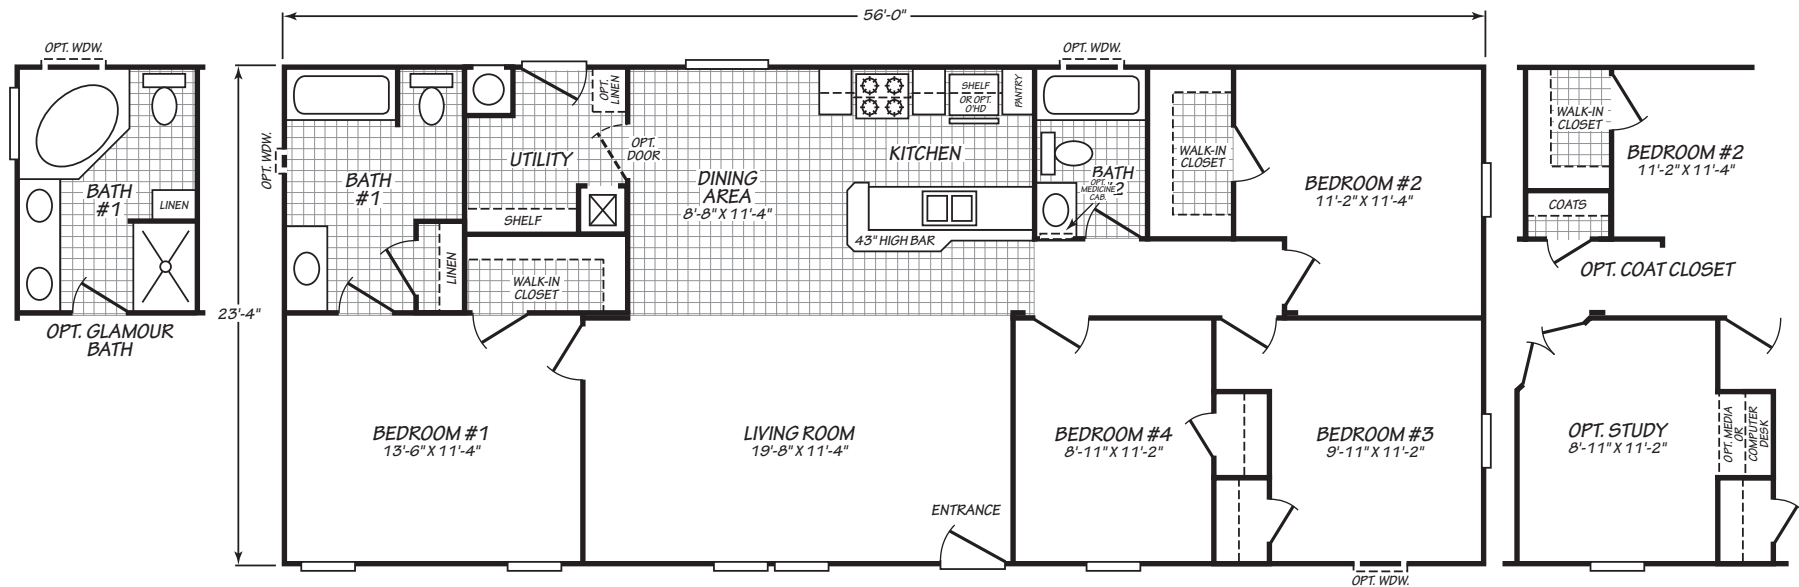

# Diskenson

Canyon Lake Series

1,306 SQ. FT. (Approximate) 4 Bedrooms, 2 Baths

Last Updated: 10-11-24

**MOBILE HOMES ON MAIN**  
8355 E. Main Street  
Mesa, AZ 85207

**MobileHomesOnMain.com | 1-800-750-8796**