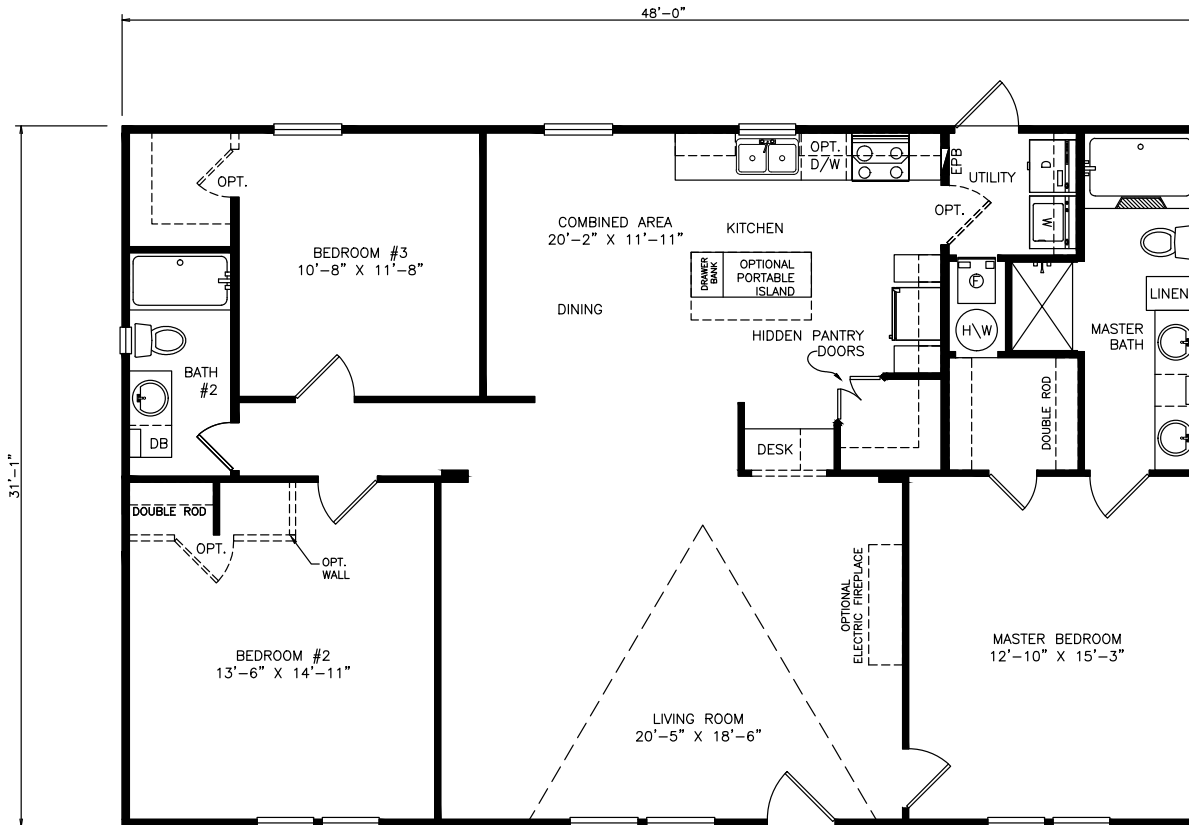

# Dobern

Classic Series - Multi Section

1,497 SQ. FT. (Approximate) 3 Bedrooms, 2 Baths

Last Updated: 6-16-21

**MOBILE HOMES ON MAIN**  
8355 E. Main Street  
Mesa, AZ 85207

**MobileHomesOnMain.com | 1-800-750-8796**