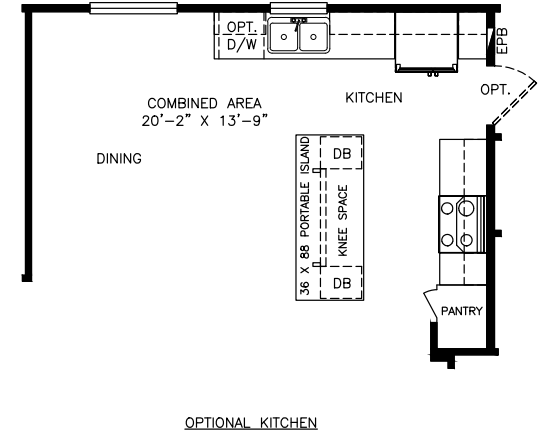

# Dobern

Classic Series - Multi Section

1,497 SQ. FT. (Approximate) 3 Bedrooms, 2 Baths

Last Updated: 6-16-21

**MOBILE HOMES ON MAIN**  
8355 E. Main Street  
Mesa, AZ 85207

**MobileHomesOnMain.com | 1-800-750-8796**