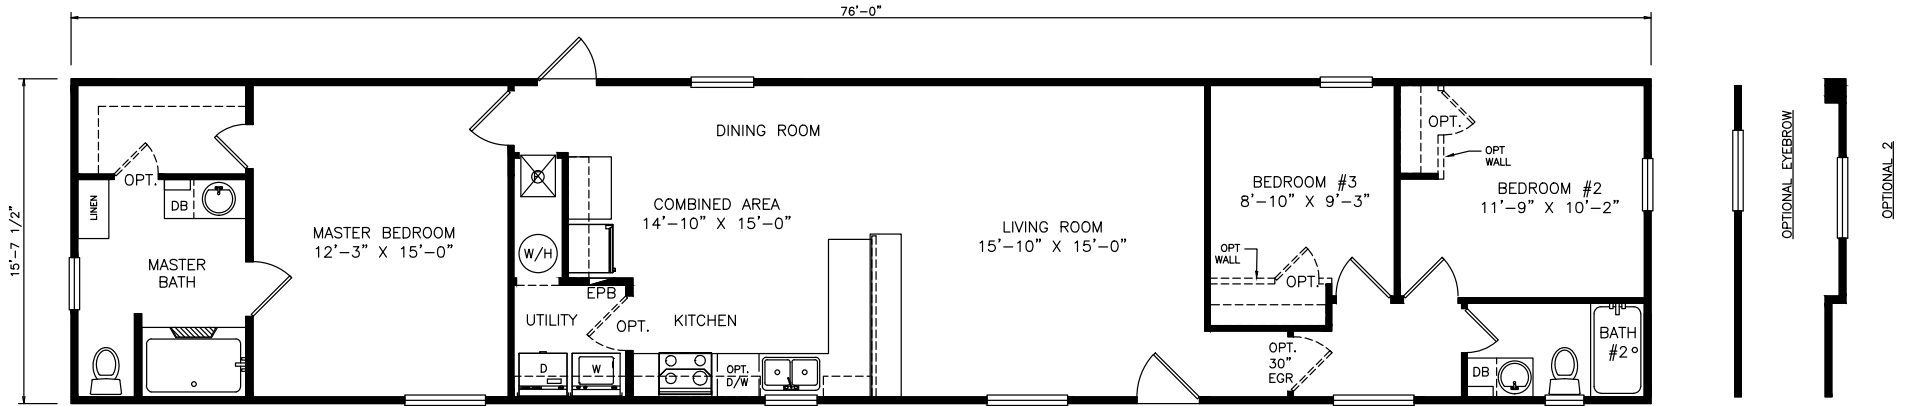

Dunn

Heritage Series - Single Section

1,193 SQ. FT. (Approximate) 3 Bedrooms, 2 Baths

Last Updated: 6-22-21

MOBILE HOMES ON MAIN
8355 E. Main Street
Mesa, AZ 85207

MobileHomesOnMain.com | 1-800-750-8796

IMPORTANT: Alta Cima Corp reserves the right to modify, cancel or substitute products or features of this event at any time without prior notice or obligation. Pictures and other promotional materials are representative and may depict or contain floor plans, square footages, elevations, options, upgrades, extra design features, decorations, floor coverings, specialty light fixtures, custom paint and wall coverings, window treatments, landscaping, sound and alarm systems, furnishings, appliances, and other designer/decorator features and amenities that are not included as part of the home and/or may not be available at all locations. Home, pricing and community information is subject to change, and homes to prior sale, at any time without notice or obligation. ©2020 Alta Cima Corp. All rights reserved.