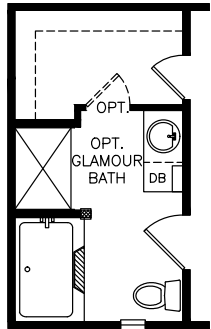

Dunn

Heritage Series - Single Section

1,193 SQ. FT. (Approximate) 3 Bedrooms, 2 Baths

Last Updated: 6-22-21

MOBILE HOMES ON MAIN
8355 E. Main Street
Mesa, AZ 85207

MobileHomesOnMain.com | 1-800-750-8796

IMPORTANT: Alta Cima Corp reserves the right to modify, cancel or substitute products or features of this event at any time without prior notice or obligation. Pictures and other promotional materials are representative and may depict or contain floor plans, square footages, elevations, options, upgrades, extra design features, decorations, floor coverings, specialty light fixtures, custom paint and wall coverings, window treatments, landscaping, sound and alarm systems, furnishings, appliances, and other designer/decorator features and amenities that are not included as part of the home and/or may not be available at all locations. Home, pricing and community information is subject to change, and homes to prior sale, at any time without notice or obligation. ©2020 Alta Cima Corp. All rights reserved.