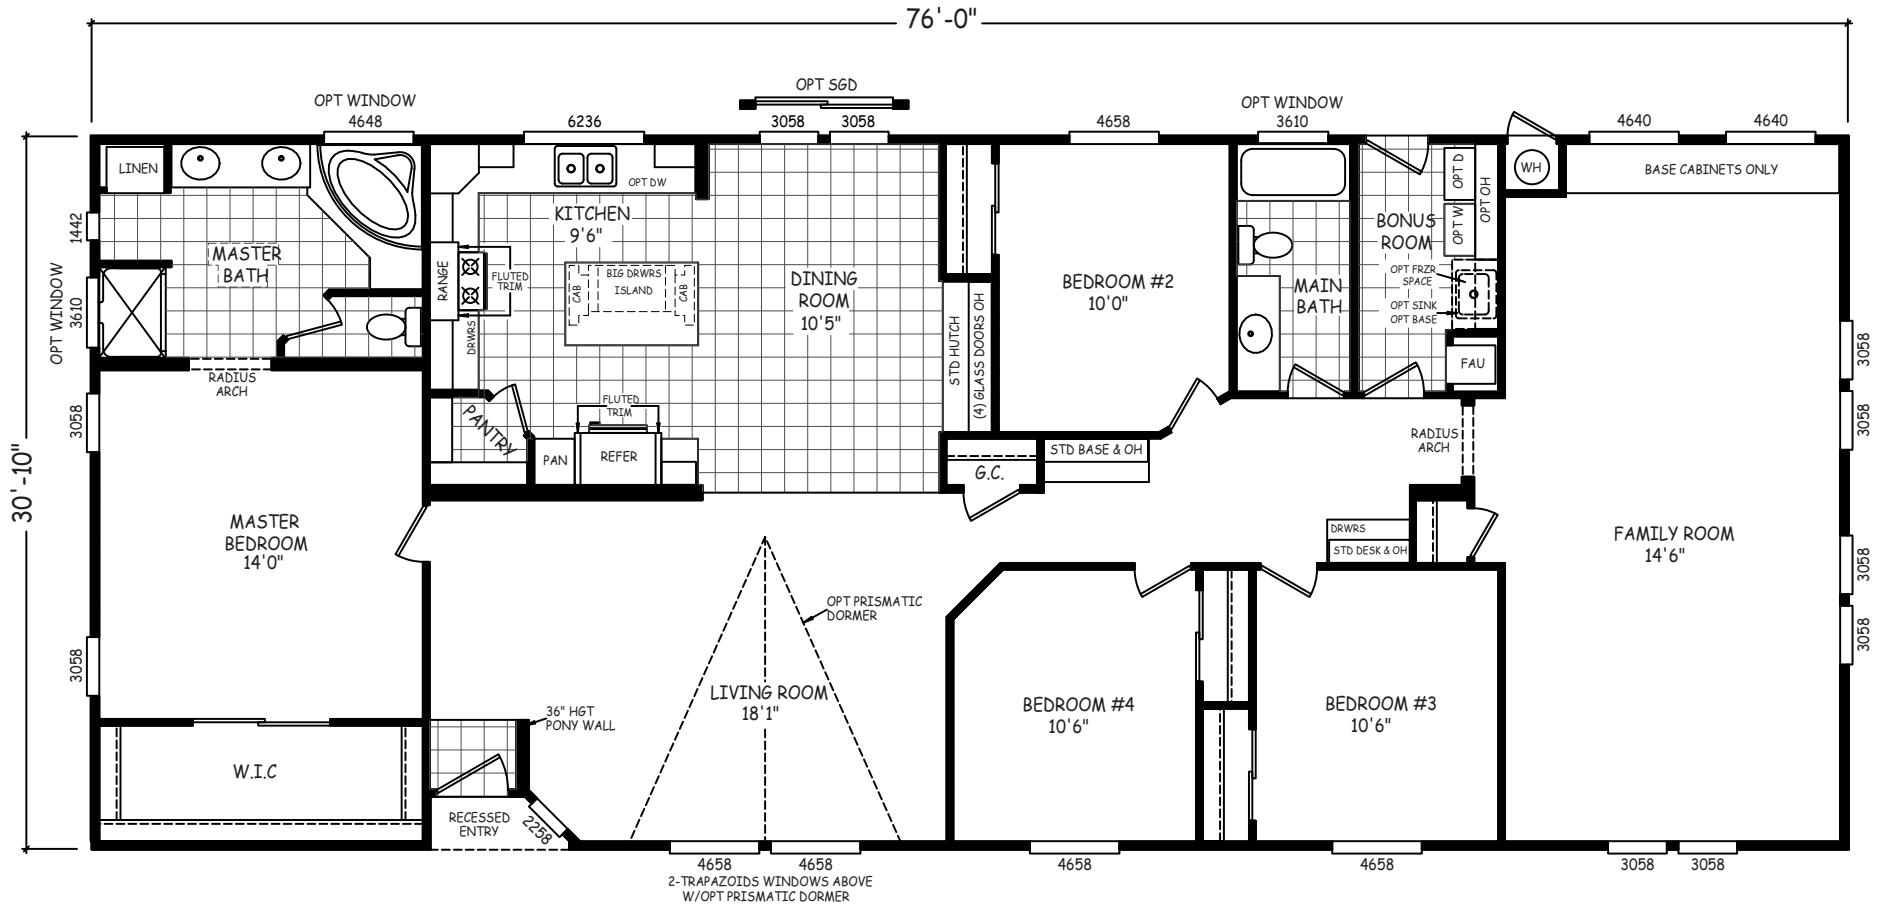

Edgegrove

Signature Series

Mobile Homes ON MAIN

4 Bedroom, 2 Bath
Approx. 2,343 Sq. Ft.

1-800-750-8796

www.MobileHomesOnMain.com

1-800-750-8796

www.MobileHomesOnMain.com