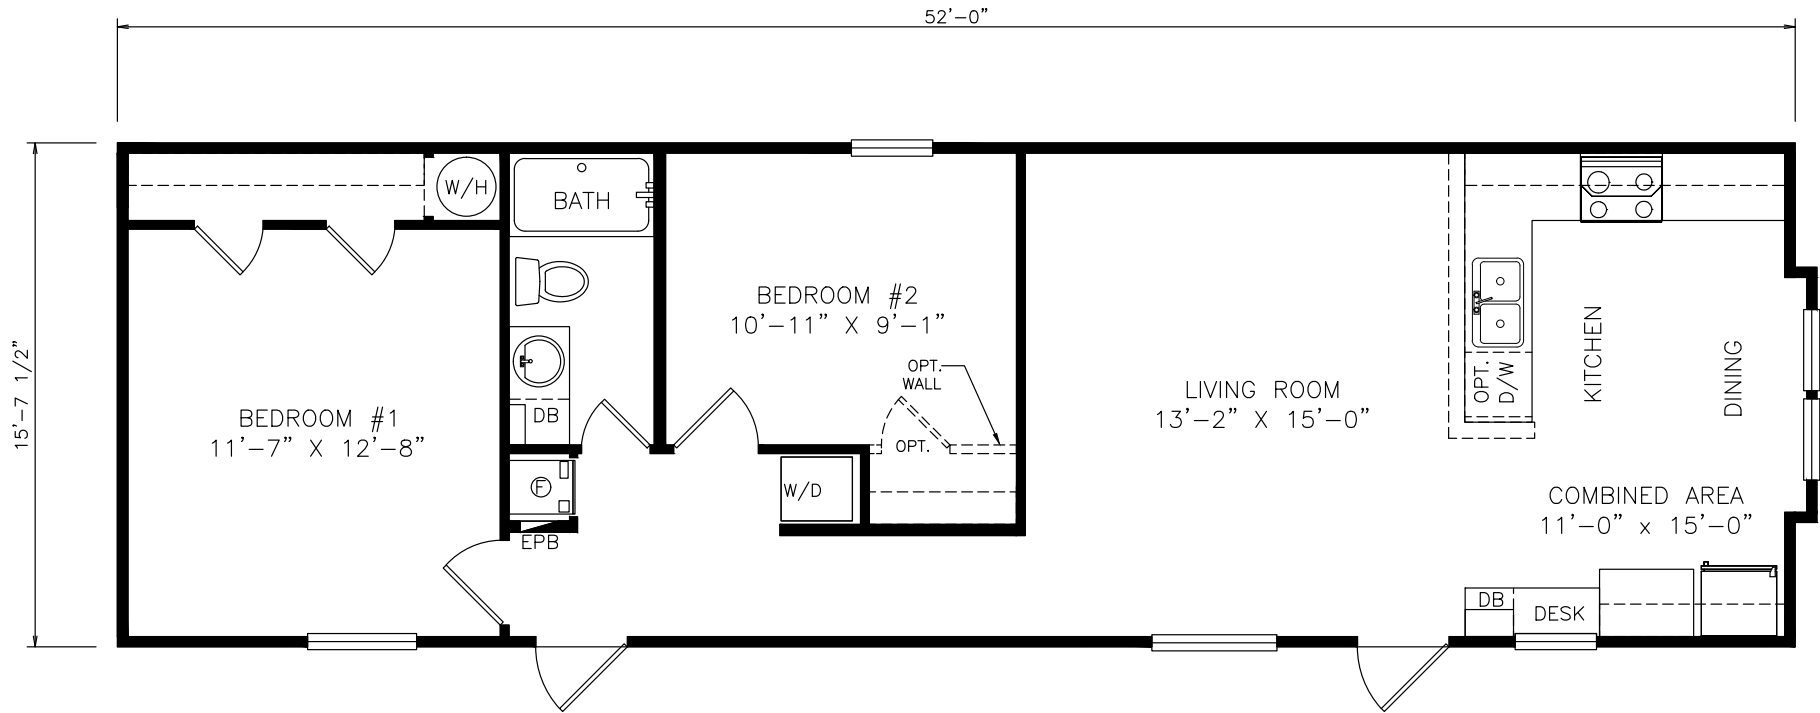

Erickson

Classic Series - Single Section

822 SQ. FT. (Approximate) 2 Bedrooms, 1 Bath

Last Updated: 6-9-21

MOBILE HOMES ON MAIN
8355 E. Main Street
Mesa, AZ 85207

MobileHomesOnMain.com | 1-800-750-8796

IMPORTANT: Alta Cima Corp reserves the right to modify, cancel or substitute products or features of this event at any time without prior notice or obligation. Pictures and other promotional materials are representative and may depict or contain floor plans, square footages, elevations, options, upgrades, extra design features, decorations, floor coverings, specialty light fixtures, custom paint and wall coverings, window treatments, landscaping, sound and alarm systems, furnishings, appliances, and other designer/decorator features and amenities that are not included as part of the home and/or may not be available at all locations. Home, pricing and community information is subject to change, and homes to prior sale, at any time without notice or obligation. ©2020 Alta Cima Corp. All rights reserved.