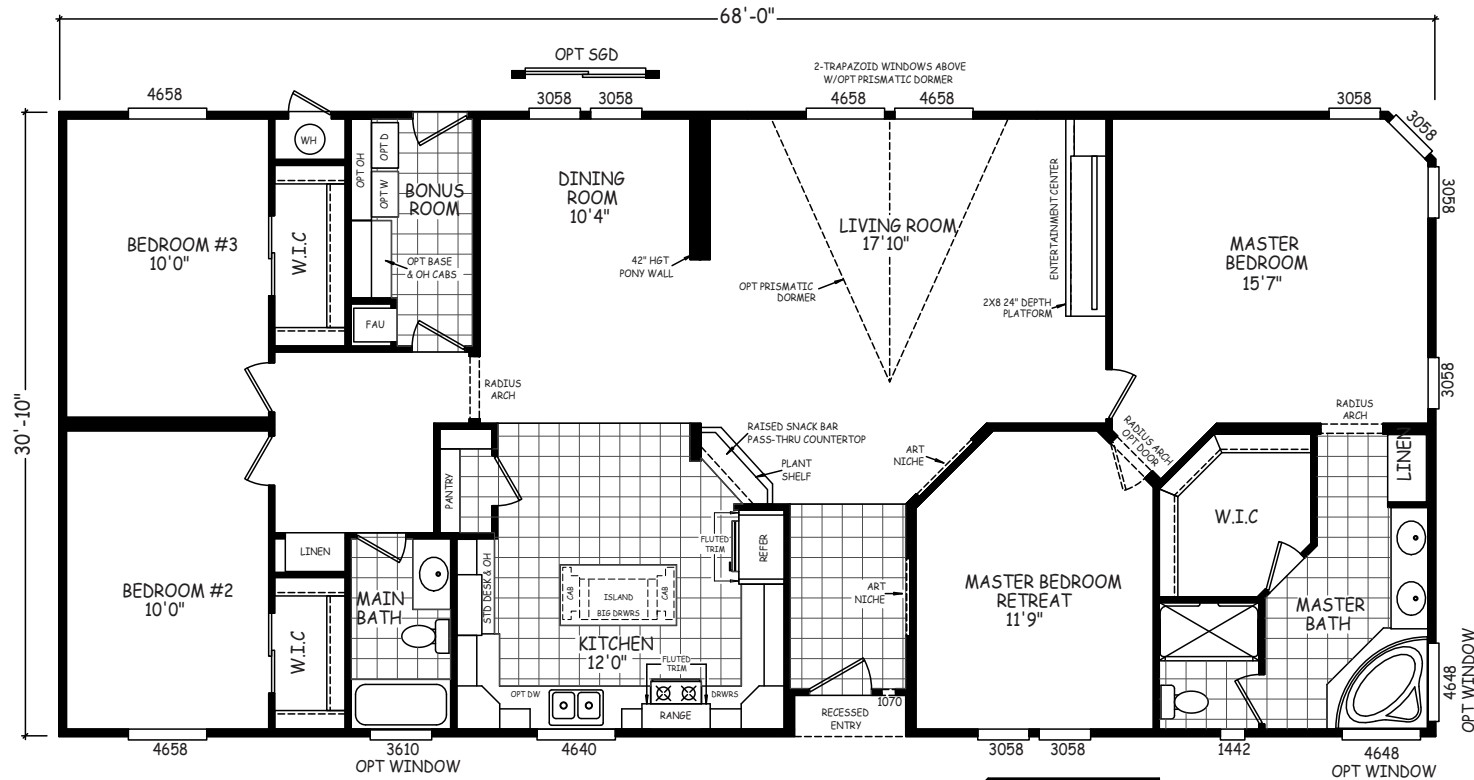

Estrella

Signature Series

Mobile Homes

ON MAIN

3 Bedroom, 2 Bath
Approx. 2,090 Sq. Ft.

1-800-750-8796

www.MobileHomesOnMain.com

1-800-750-8796

www.MobileHomesOnMain.com

ENTERTAINMENT CENTER DETAIL

OPT BEDROOM #4
(REPLACES MASTER RETREAT)

I authorize Mobile Homes on Main to build my house, per this plan

X

Customer Signature / Date

Important: Due to our policy of constant improvement, all information in our brochures may vary from actual home. The right is reserved to make changes at any time, without notice or obligation, in colors, materials, specifications, processes, and models. All dimensions and square footage calculations are nominal and approximate figures. Please check with your sales person for specific and current information.