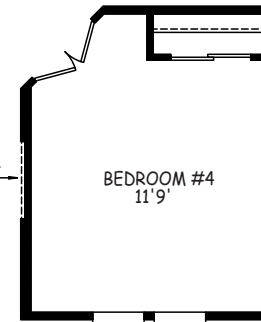

OPT BEDROOM #4
(REPLACES MASTER RETREAT)

I authorize Mobile Homes on Main to build my house, per this plan

X

Customer Signature / Date