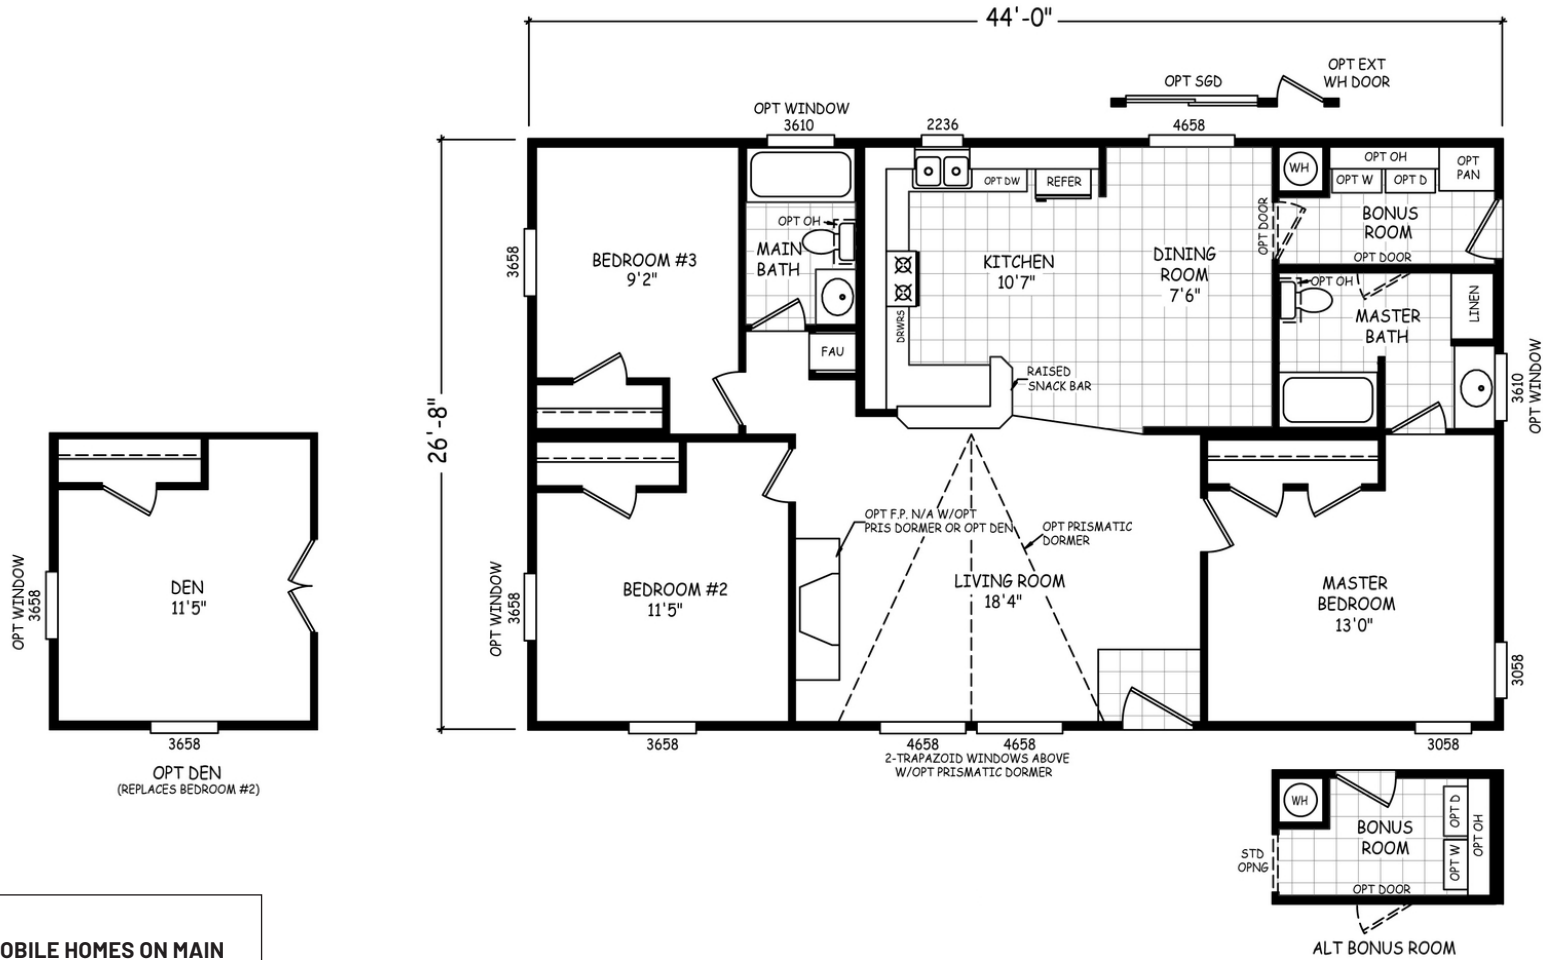

Fernton

GS Series

1,173 SQ. FT. (Approximate) 3 Bedrooms, 2 Baths

Last Updated: 2-28-22

MOBILE HOMES ON MAIN
8355 E. Main Street
Mesa, AZ 85207

MobileHomesOnMain.com | 1-800-750-8796

IMPORTANT: Alta Cima Corp reserves the right to modify, cancel or substitute products or features of this event at any time without prior notice or obligation. Pictures and other promotional materials are representative and may depict or contain floor plans, square footages, elevations, options, upgrades, extra design features, decorations, floor coverings, specialty light fixtures, custom paint and wall coverings, window treatments, landscaping, sound and alarm systems, furnishings, appliances, and other designer/decorator features and amenities that are not included as part of the home and/or may not be available at all locations. Home, pricing and community information is subject to change, and homes to prior sale, at any time without notice or obligation. ©2020 Alta Cima Corp. All rights reserved.