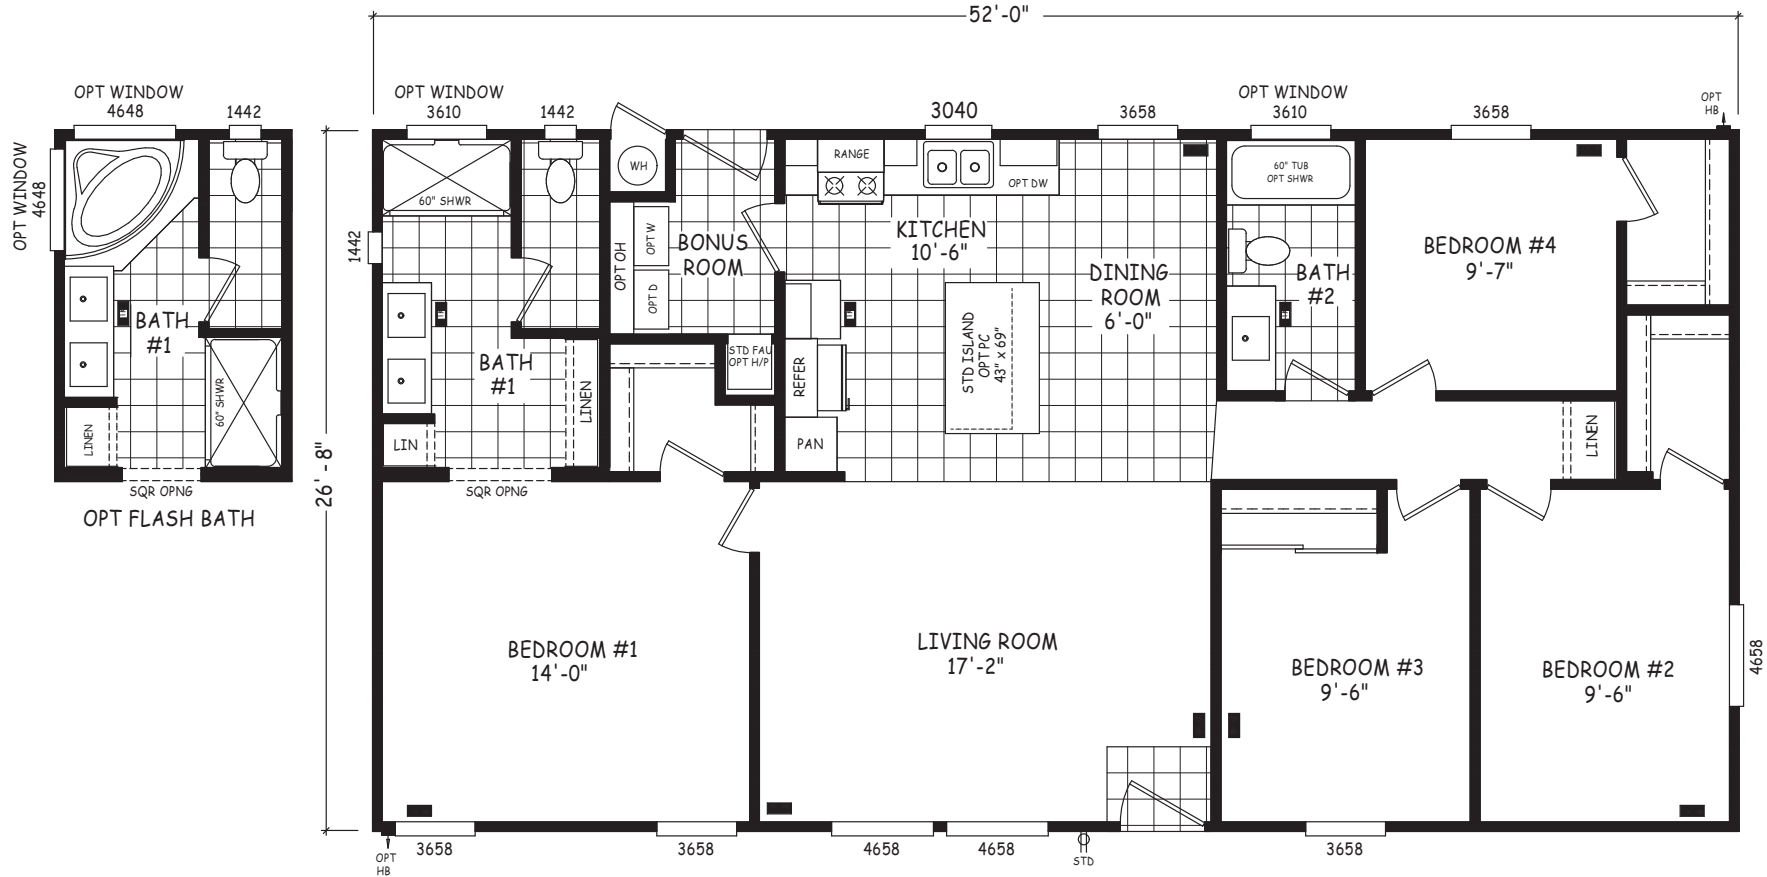

# Flynn

Edge Series

1,387 SQ. FT. (Approximate) 4 Bedroom, 2 Bath

Last Updated: 8-22-22

**MOBILE HOMES ON MAIN**  
 8355 E. Main Street  
 Mesa, AZ 85207

**MobileHomesOnMain.com | 1-800-750-8796**

**IMPORTANT:** Alta Cima Corp reserves the right to modify, cancel or substitute products or features of this event at any time without prior notice or obligation. Pictures and other promotional materials are representative and may depict or contain floor plans, square footages, elevations, options, upgrades, extra design features, decorations, floor coverings, specialty light fixtures, custom paint and wall coverings, window treatments, landscaping, sound and alarm systems, furnishings, appliances, and other designer/decorator features and amenities that are not included as part of the home and/or may not be available at all locations. Home, pricing and community information is subject to change, and homes to prior sale, at any time without notice or obligation. ©2020 Alta Cima Corp. All rights reserved.