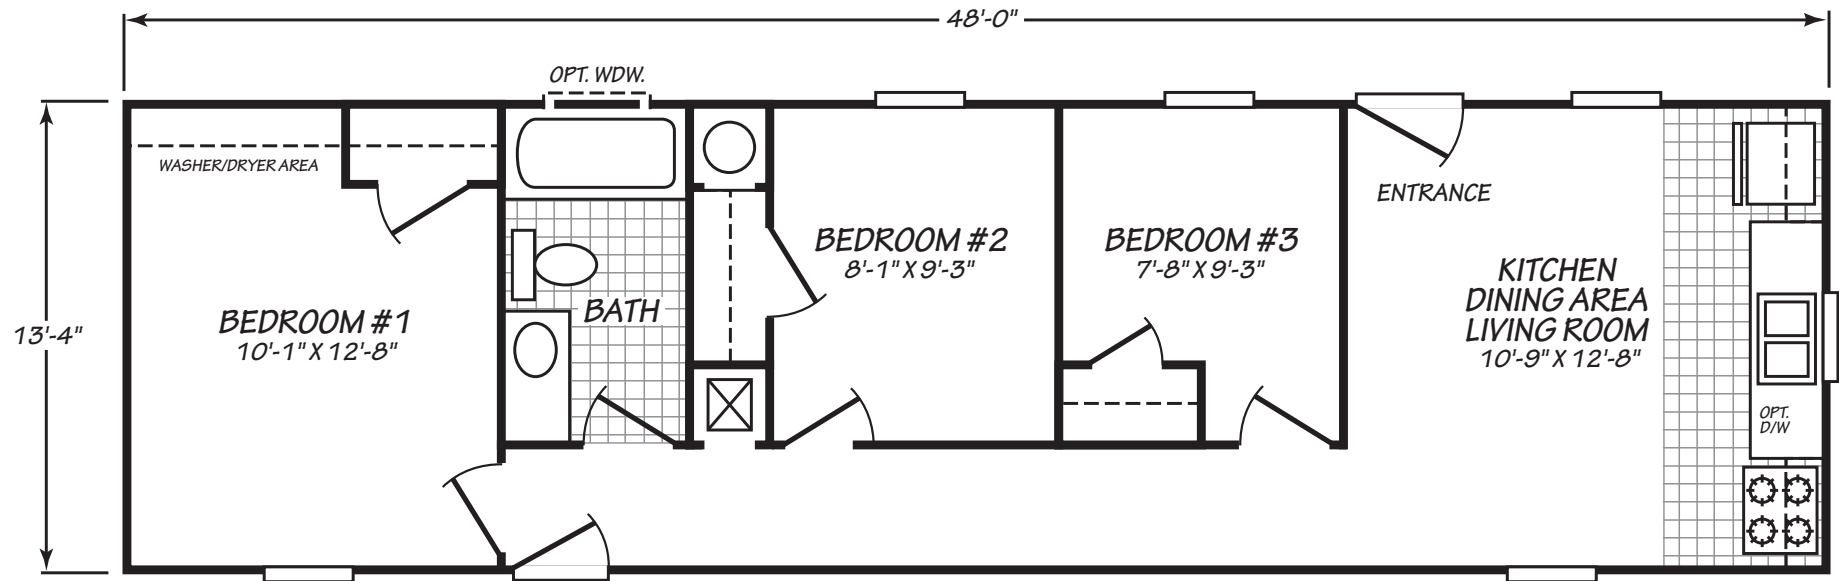

Folley 3

Canyon Lake Series

640 SQ. FT. (Approximate) 3 Bedrooms, 1 Baths

Last Updated: 8-10-21

MOBILE HOMES ON MAIN
8355 E. Main Street
Mesa, AZ 85207

MobileHomesOnMain.com | 1-800-750-8796

IMPORTANT: Alta Cima Corp reserves the right to modify, cancel or substitute products or features of this event at any time without prior notice or obligation. Pictures and other promotional materials are representative and may depict or contain floor plans, square footages, elevations, options, upgrades, extra design features, decorations, floor coverings, specialty light fixtures, custom paint and wall coverings, window treatments, landscaping, sound and alarm systems, furnishings, appliances, and other designer/decorator features and amenities that are not included as part of the home and/or may not be available at all locations. Home, pricing and community information is subject to change, and homes to prior sale, at any time without notice or obligation. ©2020 Alta Cima Corp. All rights reserved.