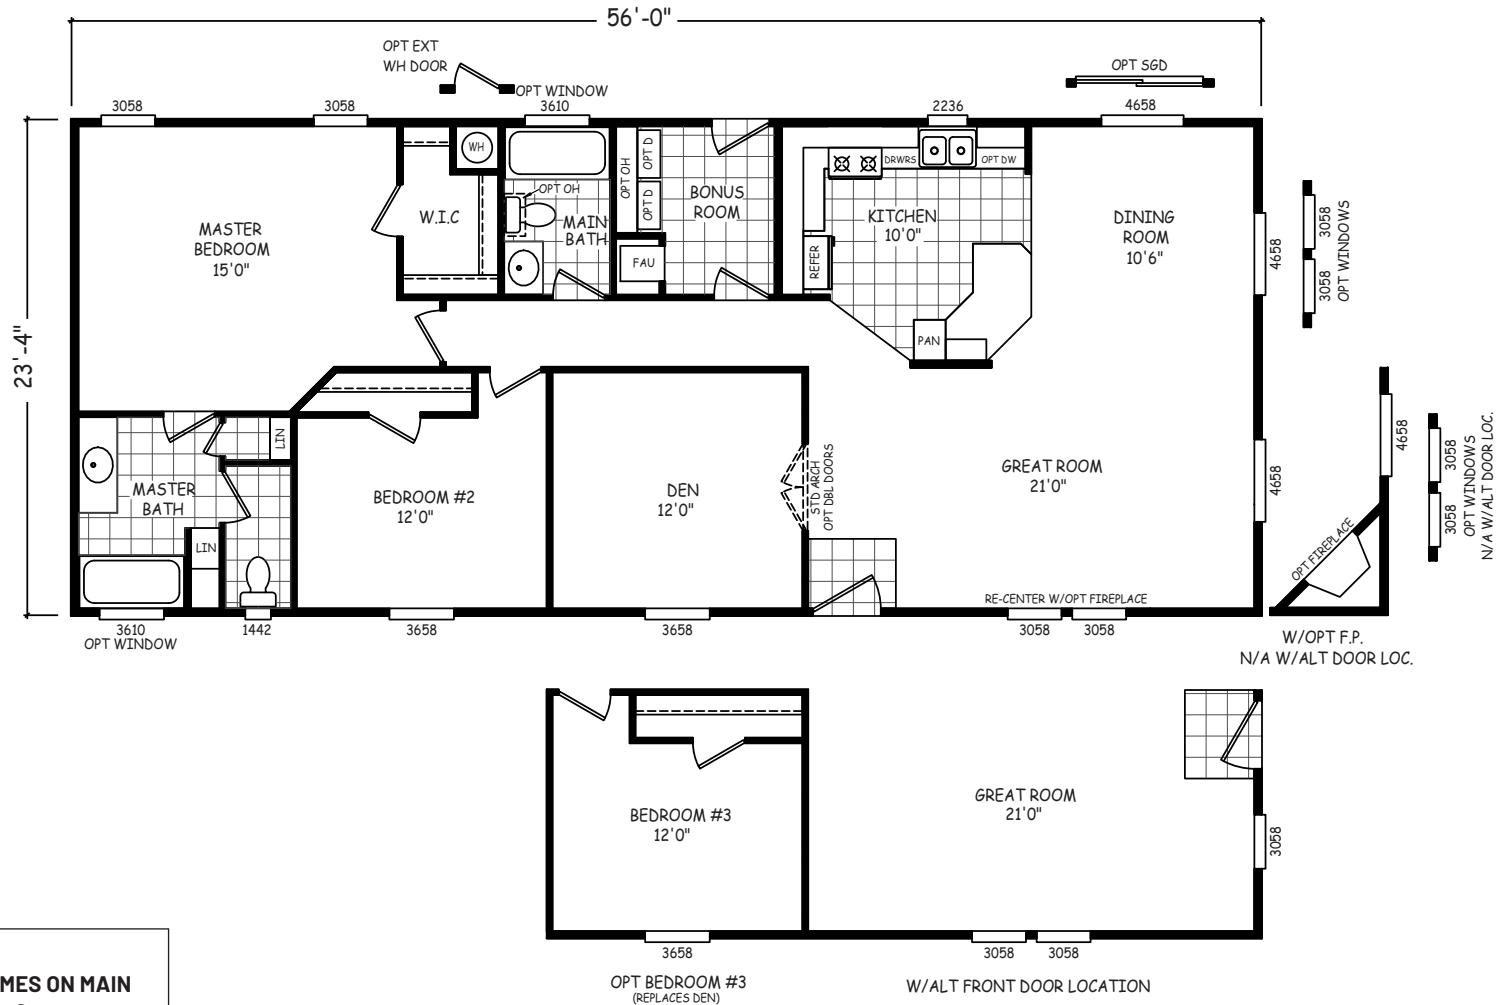

Fordham

GS Series

1,307 SQ. FT. (Approximate) 2 Bedrooms, 2 Baths

Last Updated: 4-29-22

MOBILE HOMES ON MAIN
 8355 E. Main Street
 Mesa, AZ 85207

MobileHomesOnMain.com | 1-800-750-8796

IMPORTANT: Alta Cima Corp reserves the right to modify, cancel or substitute products or features of this event at any time without prior notice or obligation. Pictures and other promotional materials are representative and may depict or contain floor plans, square footages, elevations, options, upgrades, extra design features, decorations, floor coverings, specialty light fixtures, custom paint and wall coverings, window treatments, landscaping, sound and alarm systems, furnishings, appliances, and other designer/decorator features and amenities that are not included as part of the home and/or may not be available at all locations. Home, pricing and community information is subject to change, and homes to prior sale, at any time without notice or obligation. ©2020 Alta Cima Corp. All rights reserved.