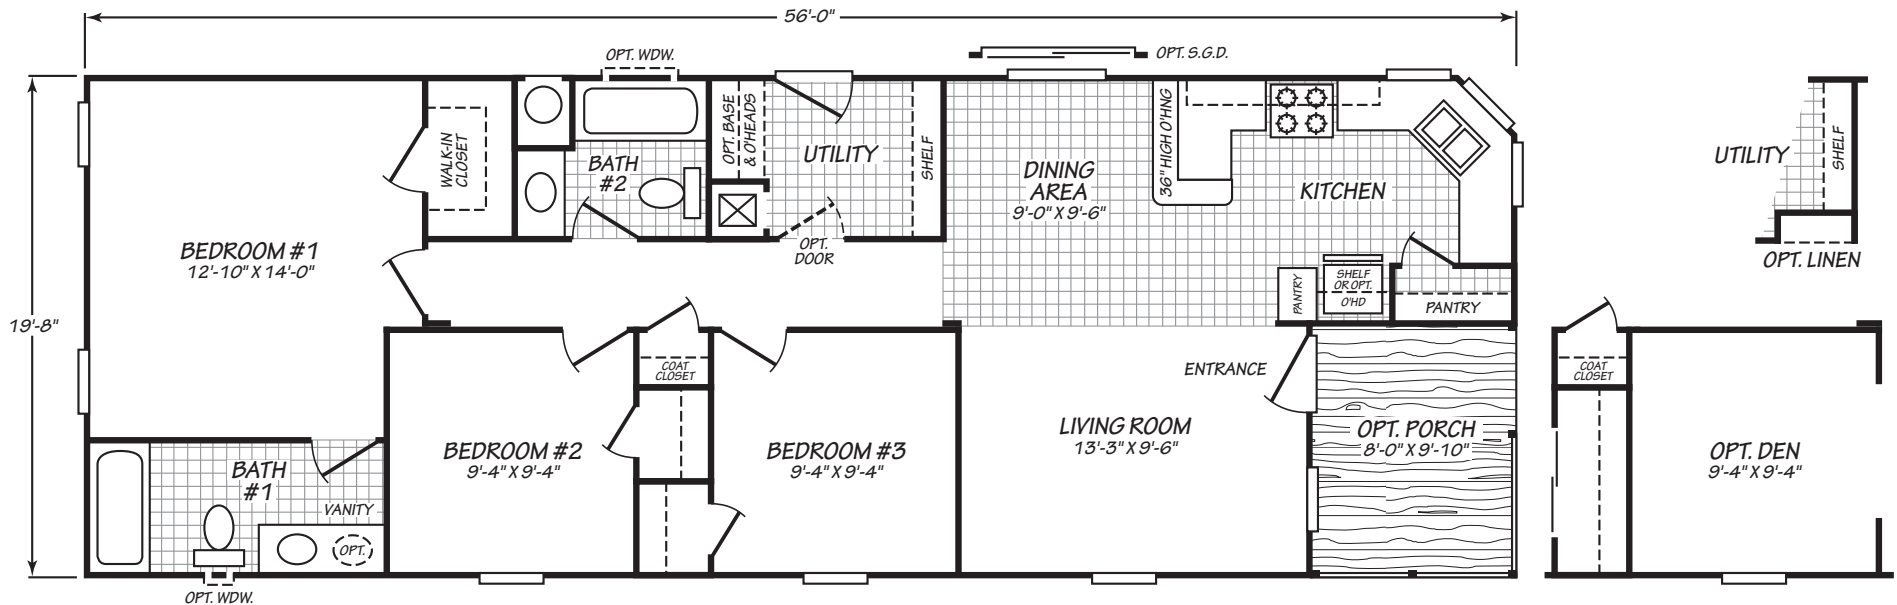

Franklin

Canyon Lake Series

1,021 SQ. FT. (Approximate) 3 Bedrooms, 2 Baths

Last Updated: 10-11-24

MOBILE HOMES ON MAIN
8355 E. Main Street
Mesa, AZ 85207

MobileHomesOnMain.com | 1-800-750-8796

IMPORTANT: Alta Cima Corp reserves the right to modify, cancel or substitute products or features of this event at any time without prior notice or obligation. Pictures and other promotional materials are representative and may depict or contain floor plans, square footages, elevations, options, upgrades, extra design features, decorations, floor coverings, specialty light fixtures, custom paint and wall coverings, window treatments, landscaping, sound and alarm systems, furnishings, appliances, and other designer/decorator features and amenities that are not included as part of the home and/or may not be available at all locations. Home, pricing and community information is subject to change, and homes to prior sale, at any time without notice or obligation. ©2020 Alta Cima Corp. All rights reserved.