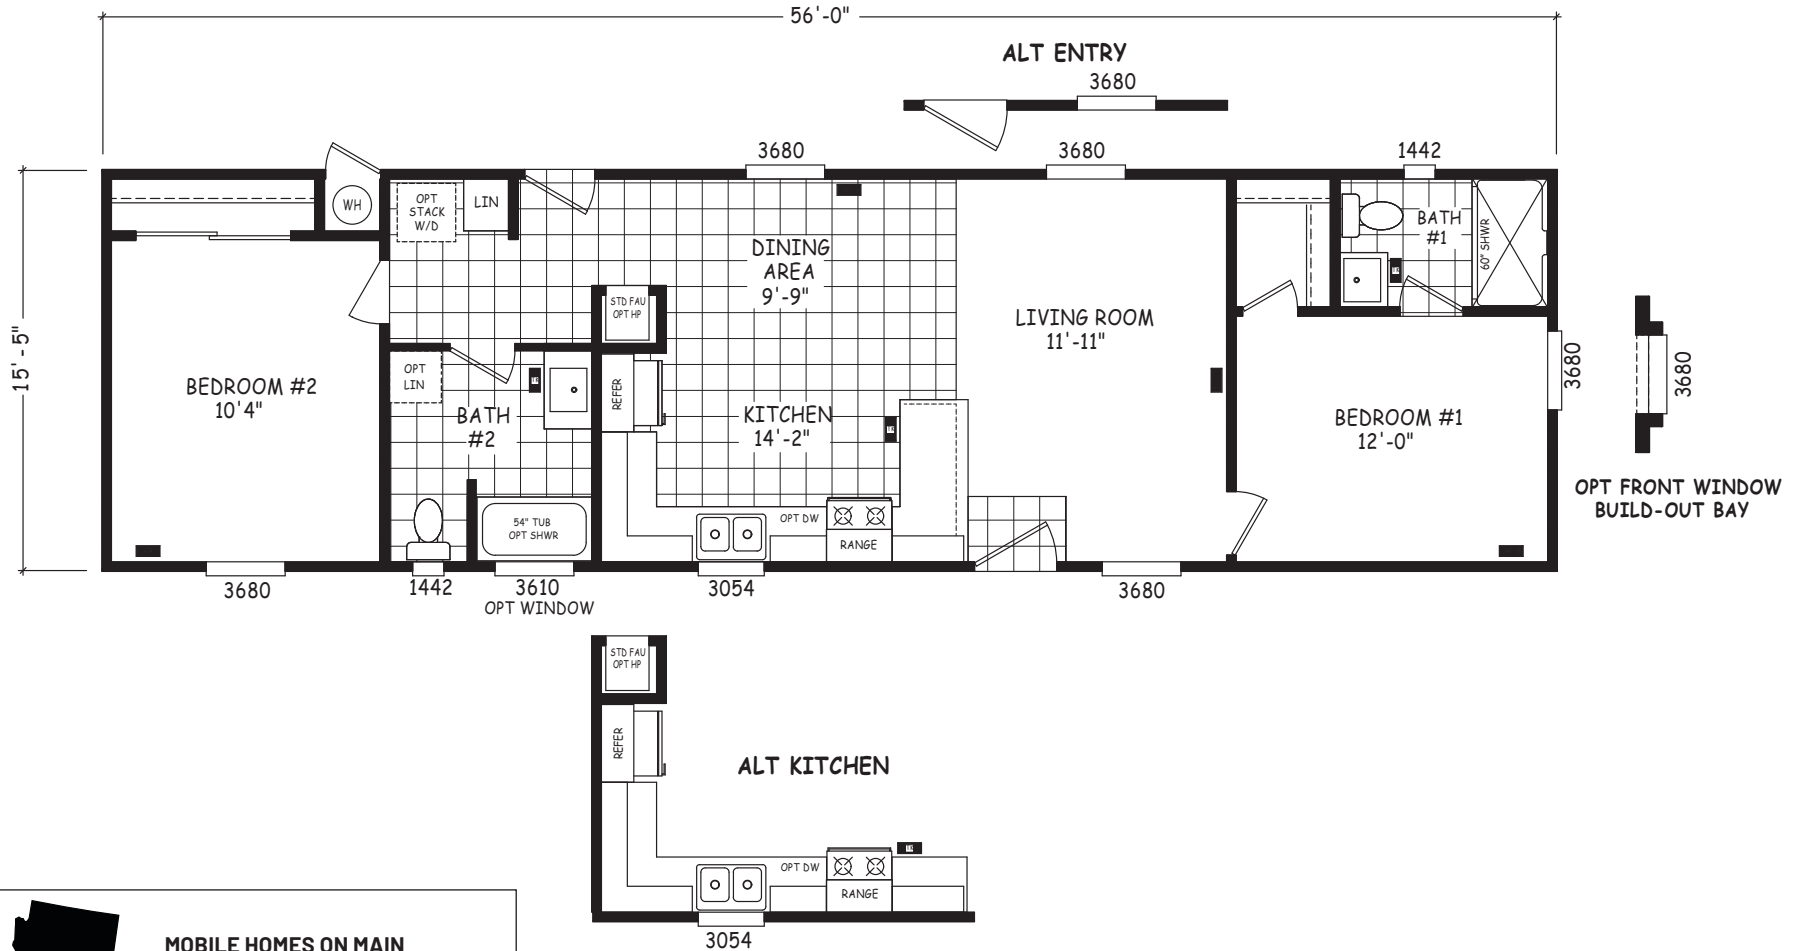

Garett

Encore Single Wide Series

864 SQ. FT. (Approximate) 2 Bedroom, 2 Bath

Last Updated: 12-8-22

MOBILE HOMES ON MAIN
8355 E. Main Street
Mesa, AZ 85207

MobileHomesOnMain.com | 1-800-750-8796

IMPORTANT: Alta Cima Corp reserves the right to modify, cancel or substitute products or features of this event at any time without prior notice or obligation. Pictures and other promotional materials are representative and may depict or contain floor plans, square footages, elevations, options, upgrades, extra design features, decorations, floor coverings, specialty light fixtures, custom paint and wall coverings, window treatments, landscaping, sound and alarm systems, furnishings, appliances, and other designer/decorator features and amenities that are not included as part of the home and/or may not be available at all locations. Home, pricing and community information is subject to change, and homes to prior sale, at any time without notice or obligation. ©2020 Alta Cima Corp. All rights reserved.