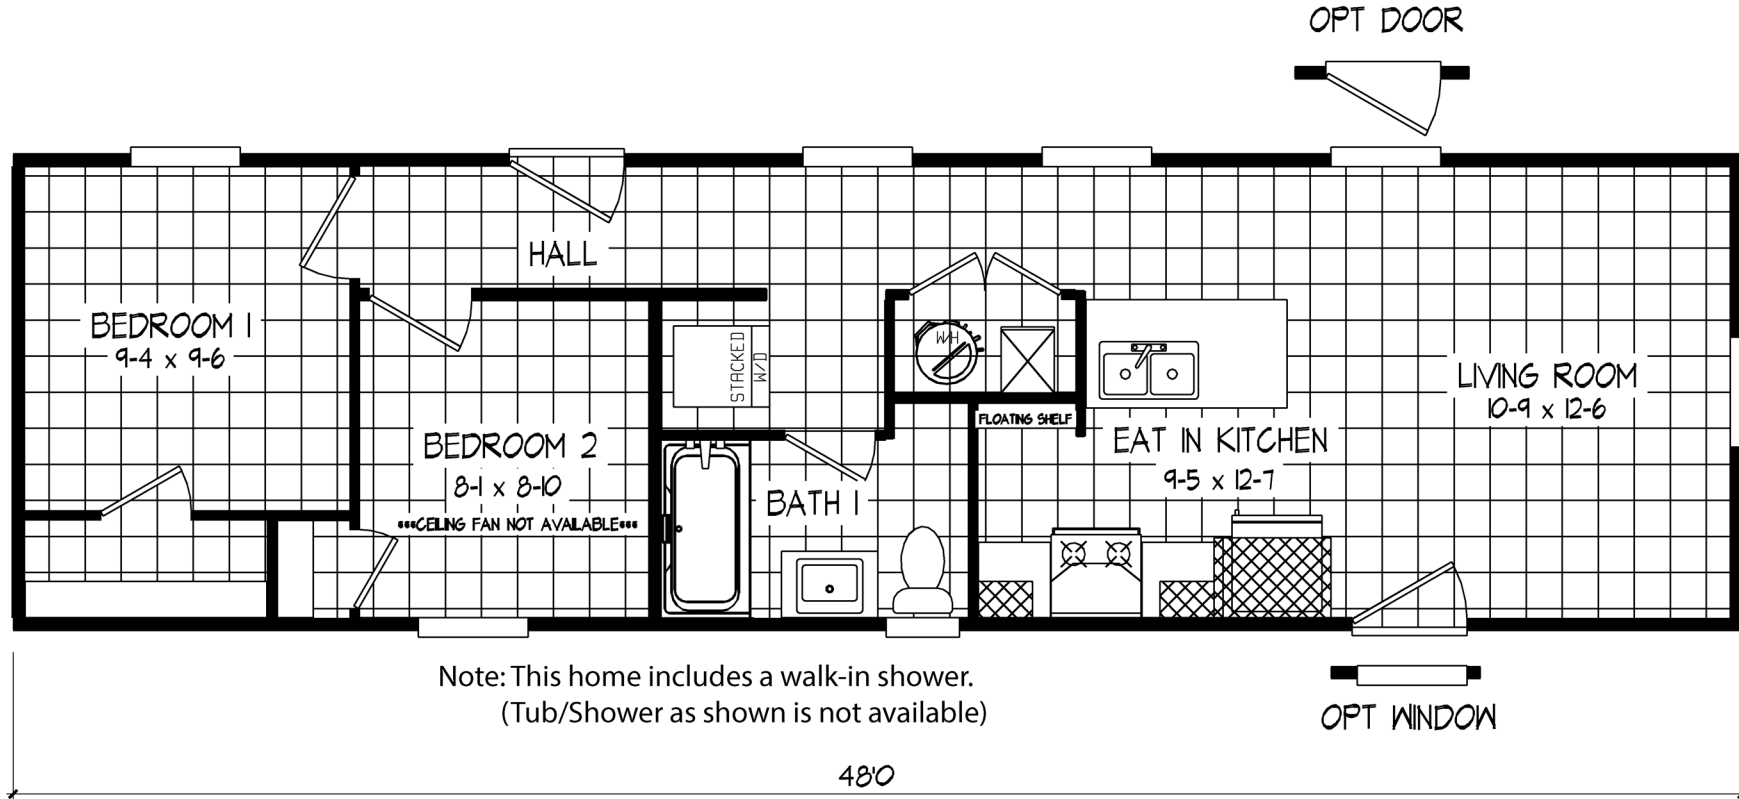

# Garita

Tempo Series - Single Section

632 SQ. FT. (Approximate) 2 Bedroom, 1 Bath

Last Updated: 8-29-24

**MOBILE HOMES ON MAIN**  
8355 E. Main Street  
Mesa, AZ 85207

**MobileHomesOnMain.com | 1-800-750-8796**