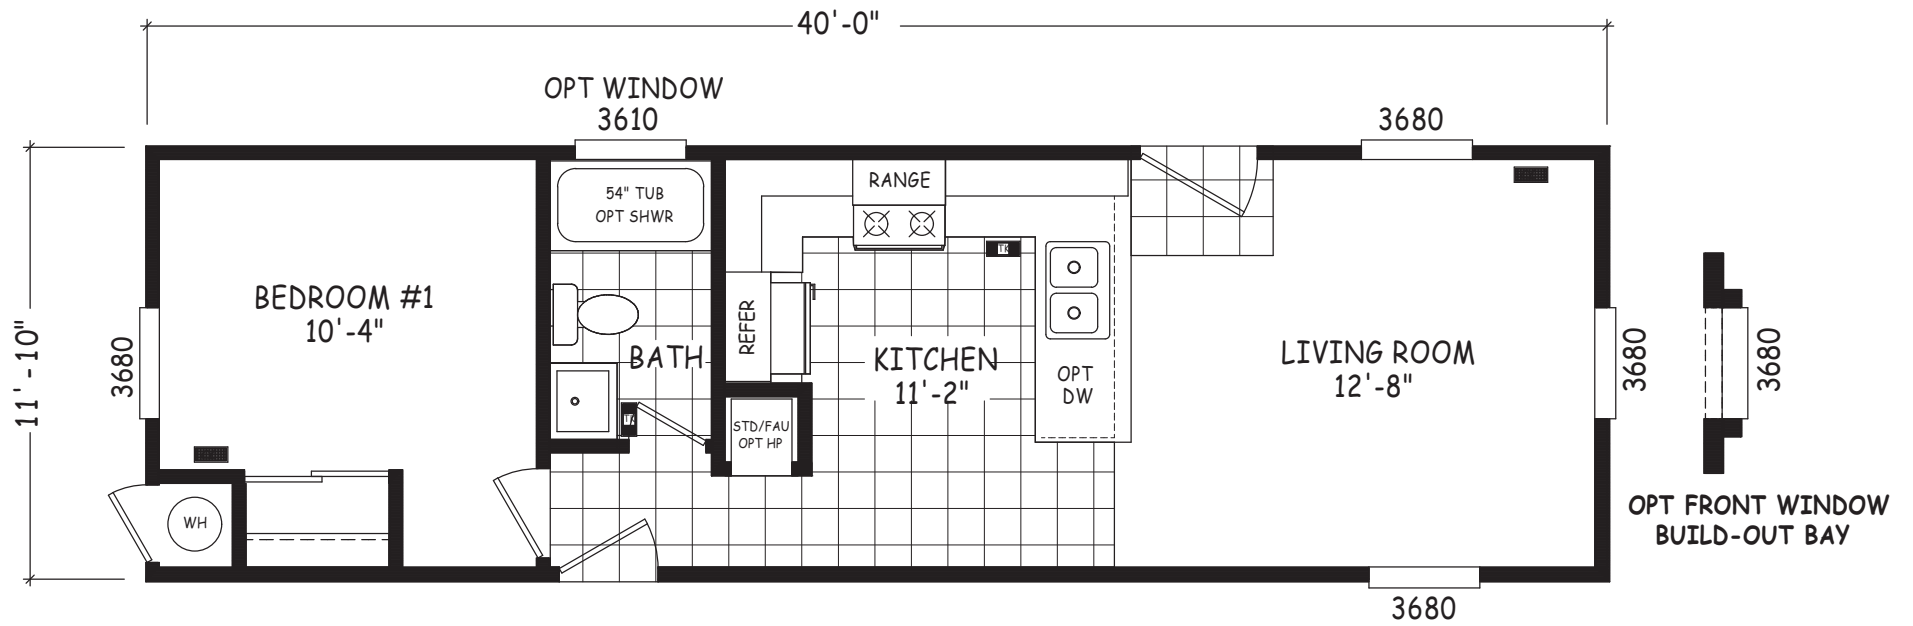

# Glen

Encore Single Wide Series

467 SQ. FT. (Approximate) 1 Bedroom, 1 Bath

Last Updated: 12-8-22

**MOBILE HOMES ON MAIN**  
8355 E. Main Street  
Mesa, AZ 85207

**MobileHomesOnMain.com | 1-800-750-8796**