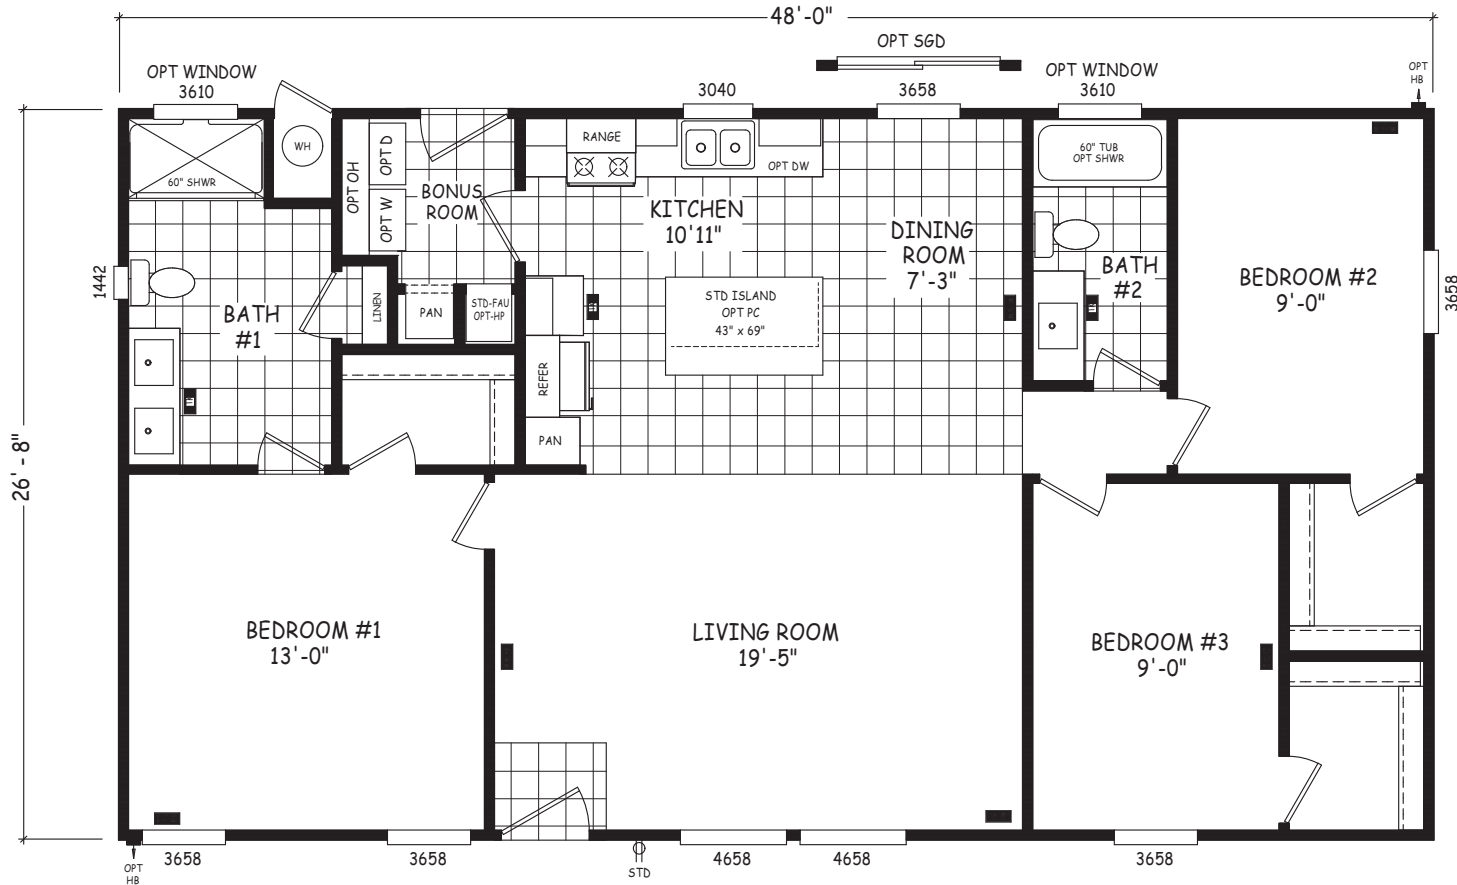

# Glynnton

Edge Series

1,280 SQ. FT. (Approximate) 3 Bedroom, 2 Bath

Last Updated: 8-22-22

**MOBILE HOMES ON MAIN**  
8355 E. Main Street  
Mesa, AZ 85207

**MobileHomesOnMain.com | 1-800-750-8796**

**IMPORTANT:** Alta Cima Corp reserves the right to modify, cancel or substitute products or features of this event at any time without prior notice or obligation. Pictures and other promotional materials are representative and may depict or contain floor plans, square footages, elevations, options, upgrades, extra design features, decorations, floor coverings, specialty light fixtures, custom paint and wall coverings, window treatments, landscaping, sound and alarm systems, furnishings, appliances, and other designer/decorator features and amenities that are not included as part of the home and/or may not be available at all locations. Home, pricing and community information is subject to change, and homes to prior sale, at any time without notice or obligation. ©2020 Alta Cima Corp. All rights reserved.