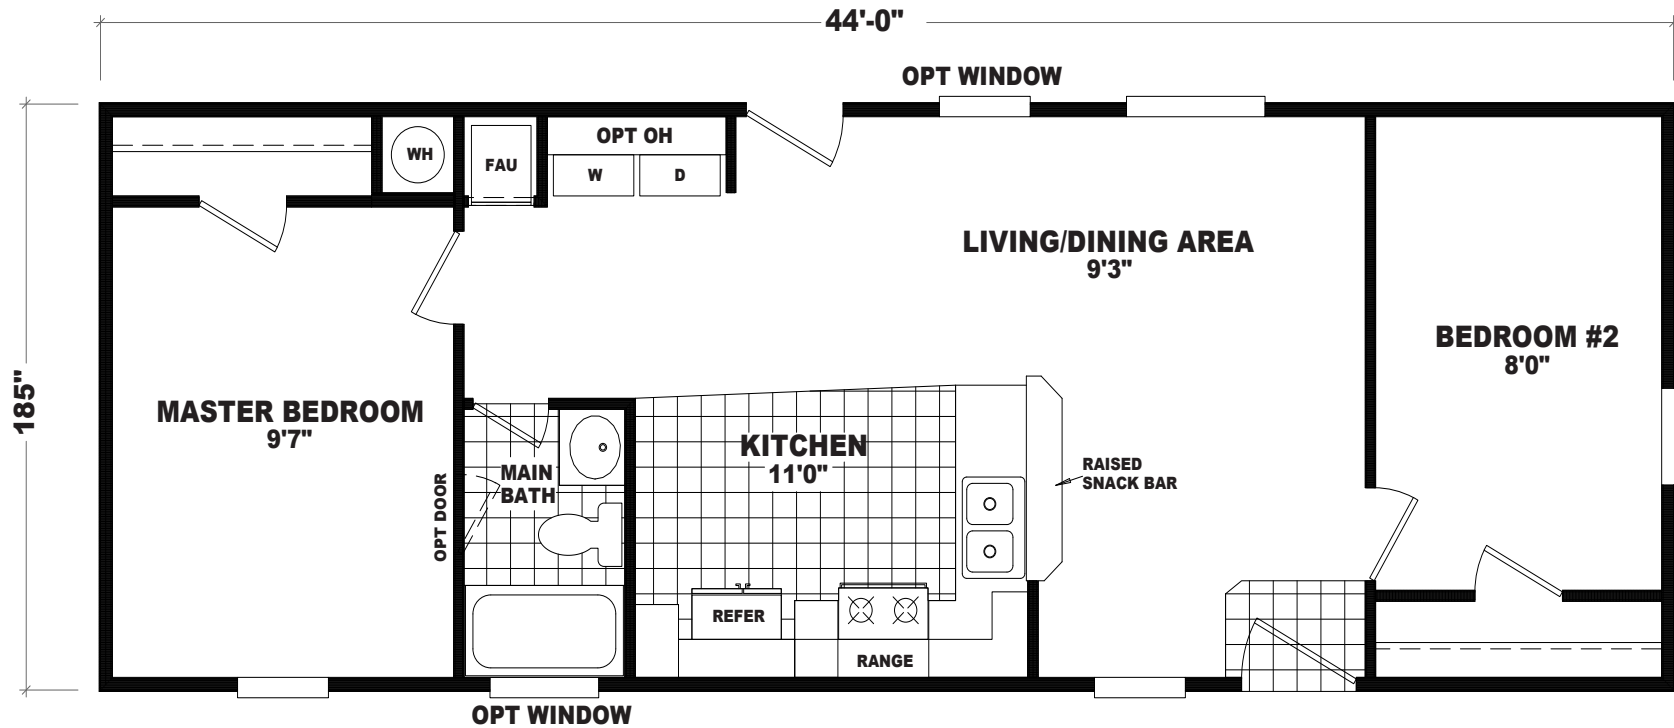

Grangers

GS Series

687 SQ. FT. (Approximate) 2 Bedroom, 1 Bath

Last Updated: 10-27-20

MOBILE HOMES ON MAIN
8355 E. Main Street
Mesa, AZ 85207

MobileHomesOnMain.com | 1-800-750-8796

IMPORTANT: Alta Cima Corp reserves the right to modify, cancel or substitute products or features of this event at any time without prior notice or obligation. Pictures and other promotional materials are representative and may depict or contain floor plans, square footages, elevations, options, upgrades, extra design features, decorations, floor coverings, specialty light fixtures, custom paint and wall coverings, window treatments, landscaping, sound and alarm systems, furnishings, appliances, and other designer/decorator features and amenities that are not included as part of the home and/or may not be available at all locations. Home, pricing and community information is subject to change, and homes to prior sale, at any time without notice or obligation. ©2020 Alta Cima Corp. All rights reserved.