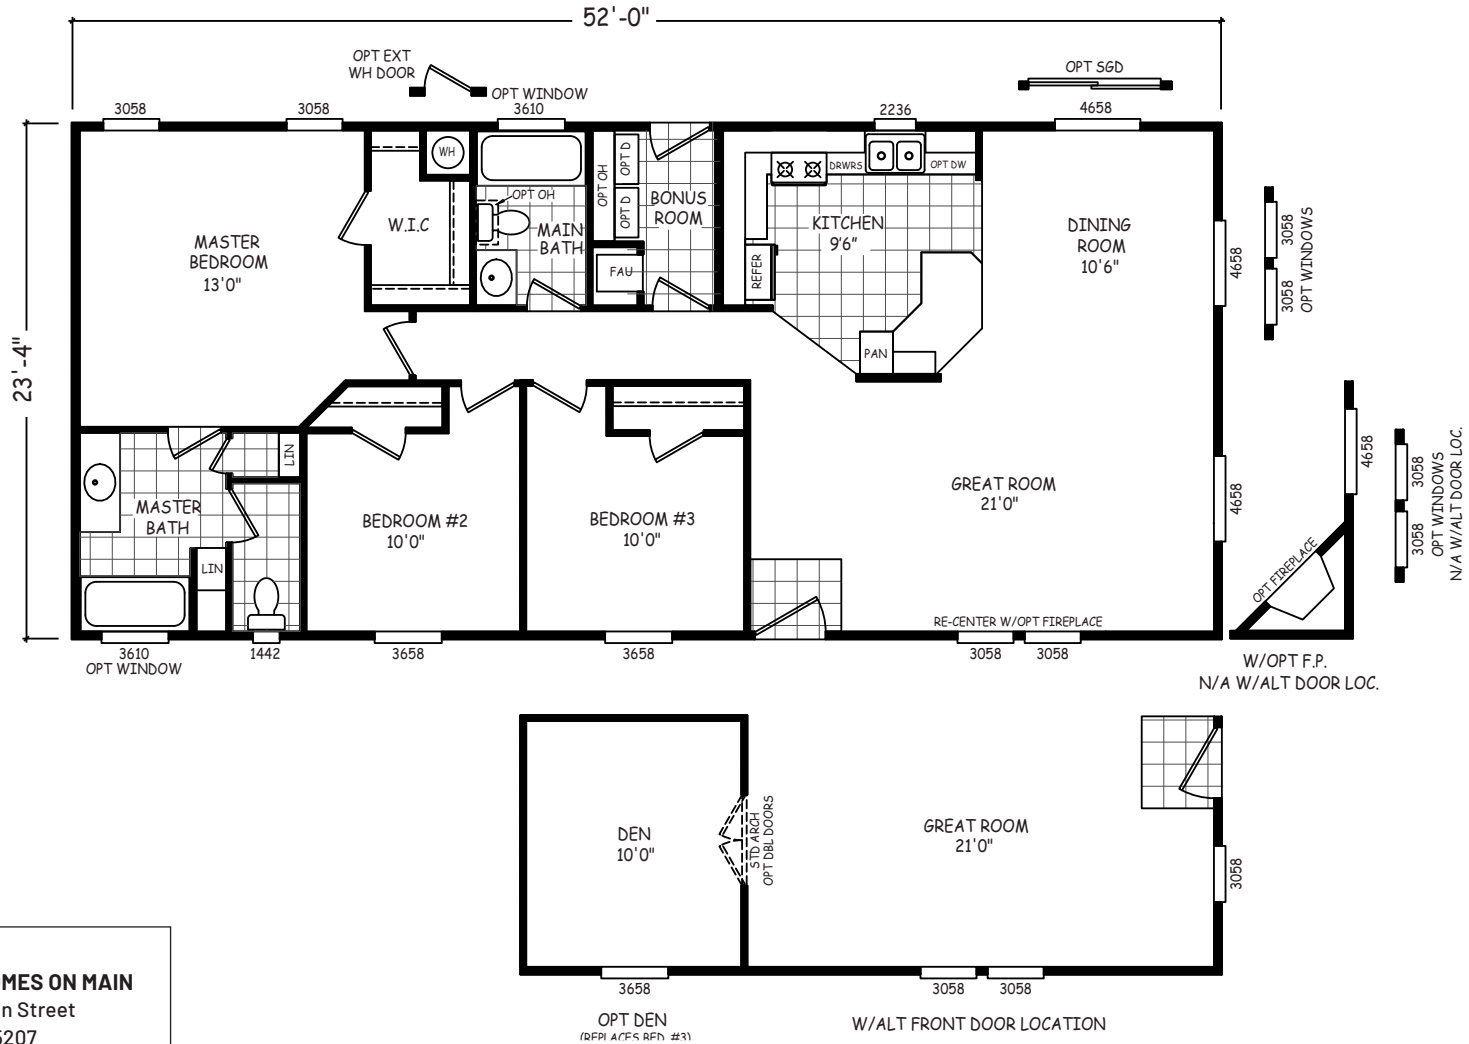

Greenway

GS Series

1,213 SQ. FT. (Approximate) 3 Bedrooms, 2 Baths

Last Updated: 4-29-22

MOBILE HOMES ON MAIN
 8355 E. Main Street
 Mesa, AZ 85207

MobileHomesOnMain.com | 1-800-750-8796

IMPORTANT: Alta Cima Corp reserves the right to modify, cancel or substitute products or features of this event at any time without prior notice or obligation. Pictures and other promotional materials are representative and may depict or contain floor plans, square footages, elevations, options, upgrades, extra design features, decorations, floor coverings, specialty light fixtures, custom paint and wall coverings, window treatments, landscaping, sound and alarm systems, furnishings, appliances, and other designer/decorator features and amenities that are not included as part of the home and/or may not be available at all locations. Home, pricing and community information is subject to change, and homes to prior sale, at any time without notice or obligation. ©2020 Alta Cima Corp. All rights reserved.