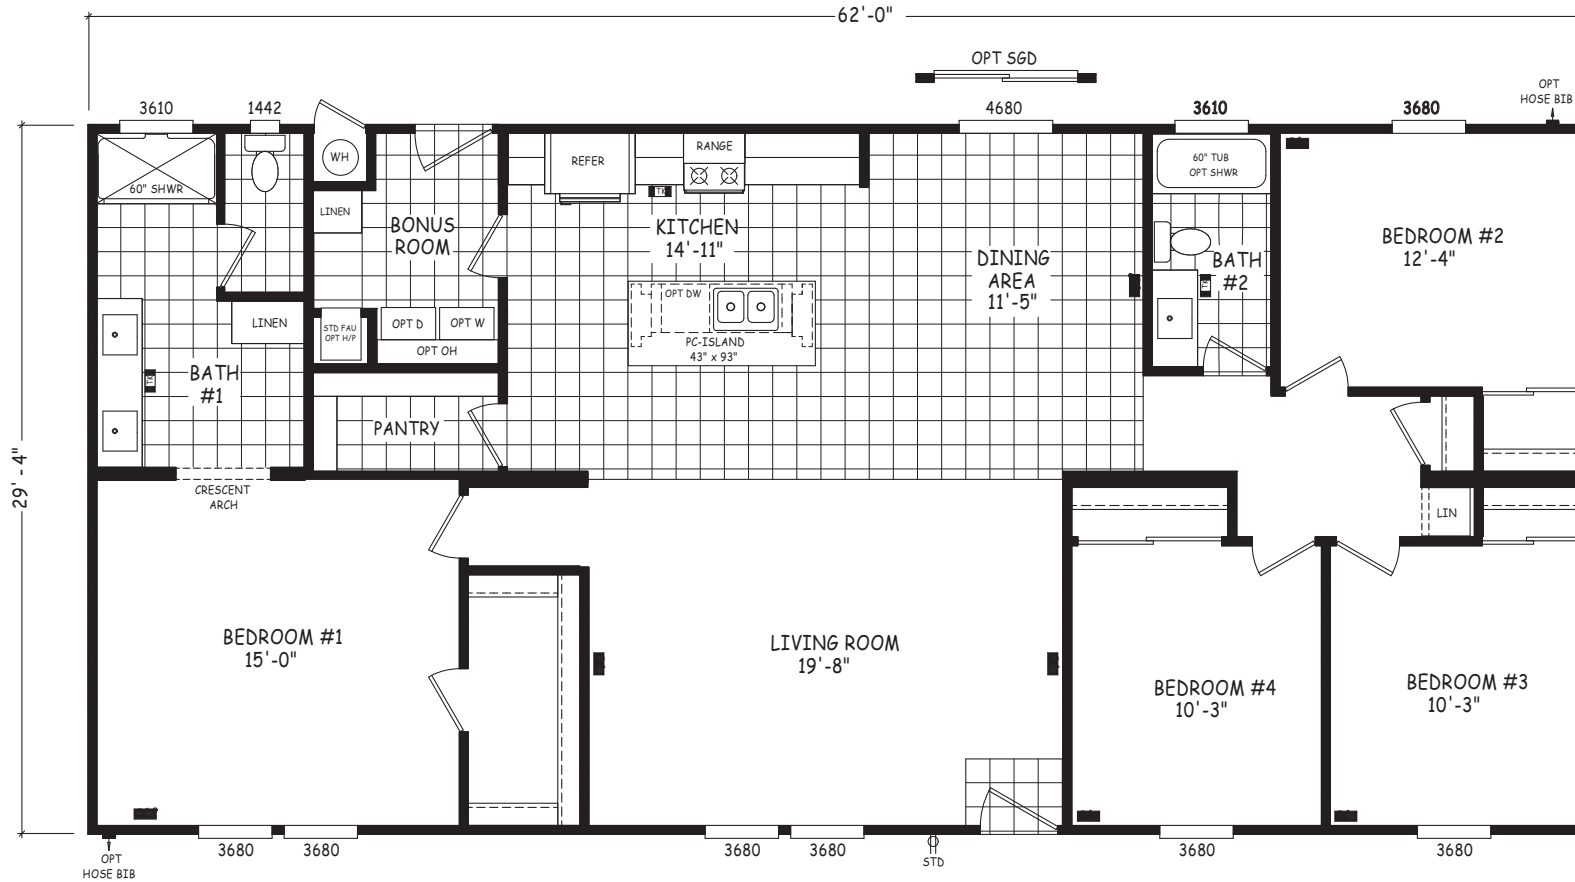

Gregson

Pinnacle Series

1,818 SQ. FT. (Approximate) 4 Bedroom, 2 Bath

Last Updated: 8-22-22

MOBILE HOMES ON MAIN
8355 E. Main Street
Mesa, AZ 85207

MobileHomesOnMain.com | 1-800-750-8796

IMPORTANT: Alta Cima Corp reserves the right to modify, cancel or substitute products or features of this event at any time without prior notice or obligation. Pictures and other promotional materials are representative and may depict or contain floor plans, square footages, elevations, options, upgrades, extra design features, decorations, floor coverings, specialty light fixtures, custom paint and wall coverings, window treatments, landscaping, sound and alarm systems, furnishings, appliances, and other designer/decorator features and amenities that are not included as part of the home and/or may not be available at all locations. Home, pricing and community information is subject to change, and homes to prior sale, at any time without notice or obligation. ©2020 Alta Cima Corp. All rights reserved.