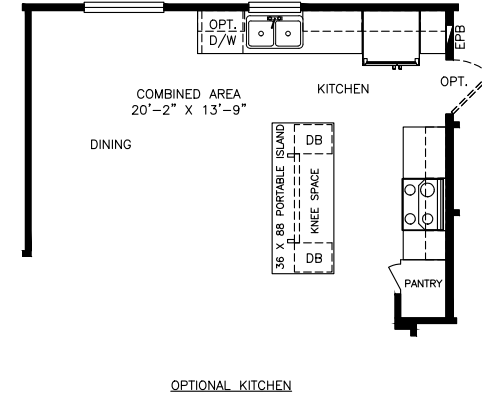

Hamsburg

Select Series - Multi Section

1,497 SQ. FT. (Approximate) 3 Bedrooms, 2 Baths

Last Updated: 6-21-21

MOBILE HOMES ON MAIN
8355 E. Main Street
Mesa, AZ 85207

MobileHomesOnMain.com | 1-800-750-8796

IMPORTANT: Alta Cima Corp reserves the right to modify, cancel or substitute products or features of this event at any time without prior notice or obligation. Pictures and other promotional materials are representative and may depict or contain floor plans, square footages, elevations, options, upgrades, extra design features, decorations, floor coverings, specialty light fixtures, custom paint and wall coverings, window treatments, landscaping, sound and alarm systems, furnishings, appliances, and other designer/decorator features and amenities that are not included as part of the home and/or may not be available at all locations. Home, pricing and community information is subject to change, and homes to prior sale, at any time without notice or obligation. ©2020 Alta Cima Corp. All rights reserved.