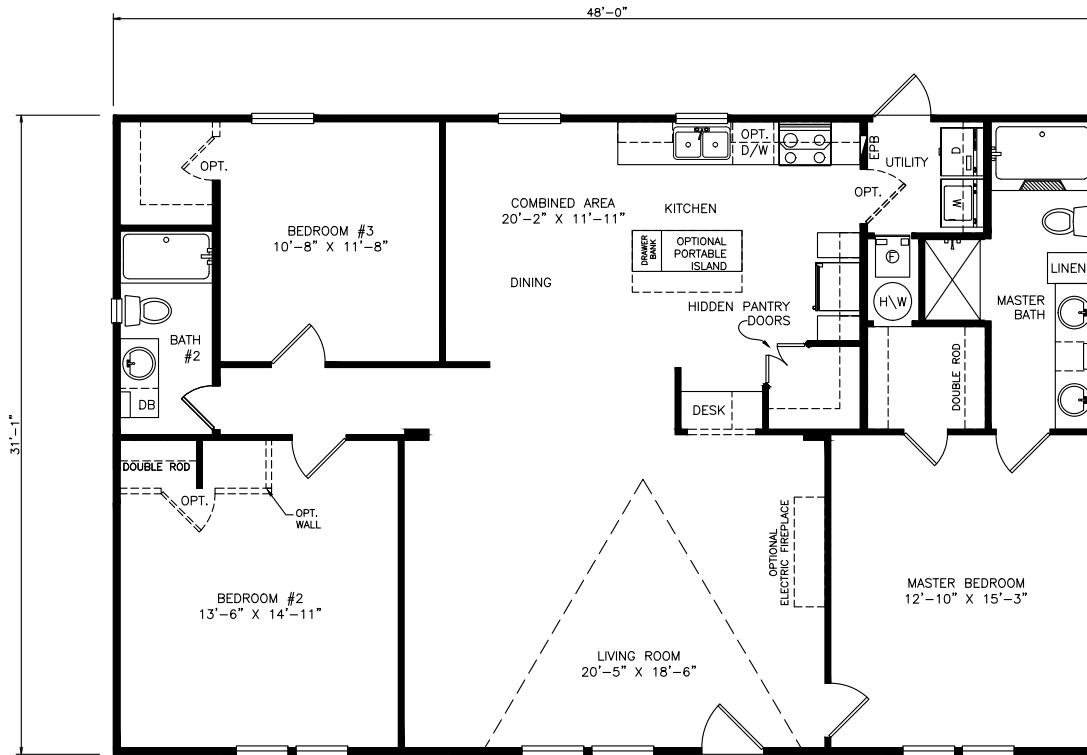

Hamsburg

Select Series - Multi Section

1,497 SQ. FT. (Approximate) 3 Bedrooms, 2 Baths

Last Updated: 6-21-21

MOBILE HOMES ON MAIN
8355 E. Main Street
Mesa, AZ 85207

MobileHomesOnMain.com | 1-800-750-8796

IMPORTANT: Alta Cima Corp reserves the right to modify, cancel or substitute products or features of this event at any time without prior notice or obligation. Pictures and other promotional materials are representative and may depict or contain floor plans, square footages, elevations, options, upgrades, extra design features, decorations, floor coverings, specialty light fixtures, custom paint and wall coverings, window treatments, landscaping, sound and alarm systems, furnishings, appliances, and other designer/decorator features and amenities that are not included as part of the home and/or may not be available at all locations. Home, pricing and community information is subject to change, and homes to prior sale, at any time without notice or obligation. ©2020 Alta Cima Corp. All rights reserved.