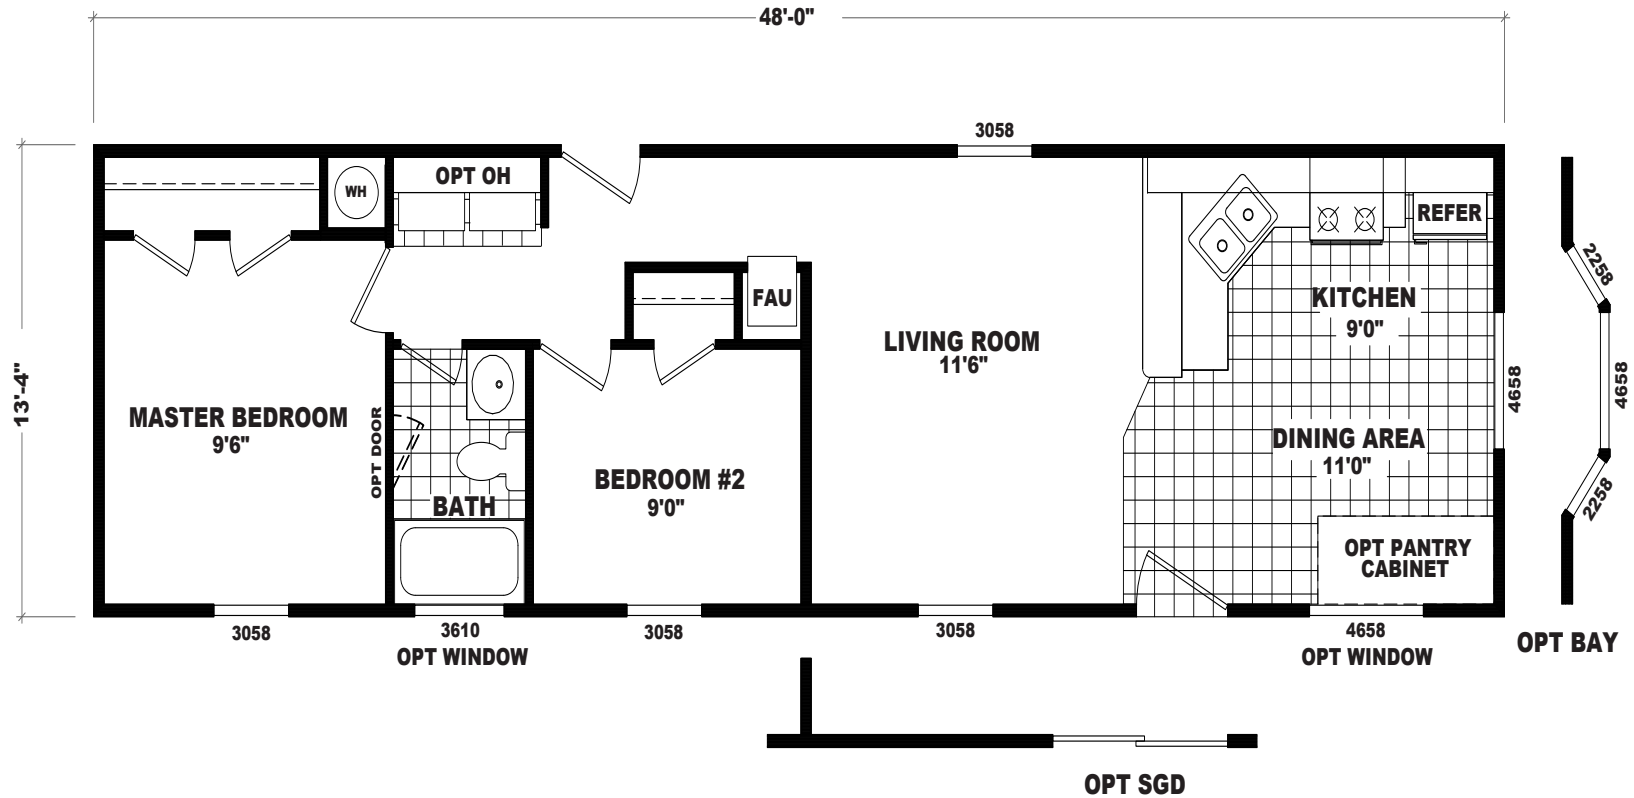

Hanley

GS Series

640 SQ. FT. (Approximate) 2 Bedroom, 1 Bath

Last Updated: 10-27-20

MOBILE HOMES ON MAIN
8355 E. Main Street
Mesa, AZ 85207

MobileHomesOnMain.com | 1-800-750-8796

IMPORTANT: Alta Cima Corp reserves the right to modify, cancel or substitute products or features of this event at any time without prior notice or obligation. Pictures and other promotional materials are representative and may depict or contain floor plans, square footages, elevations, options, upgrades, extra design features, decorations, floor coverings, specialty light fixtures, custom paint and wall coverings, window treatments, landscaping, sound and alarm systems, furnishings, appliances, and other designer/decorator features and amenities that are not included as part of the home and/or may not be available at all locations. Home, pricing and community information is subject to change, and homes to prior sale, at any time without notice or obligation. ©2020 Alta Cima Corp. All rights reserved.