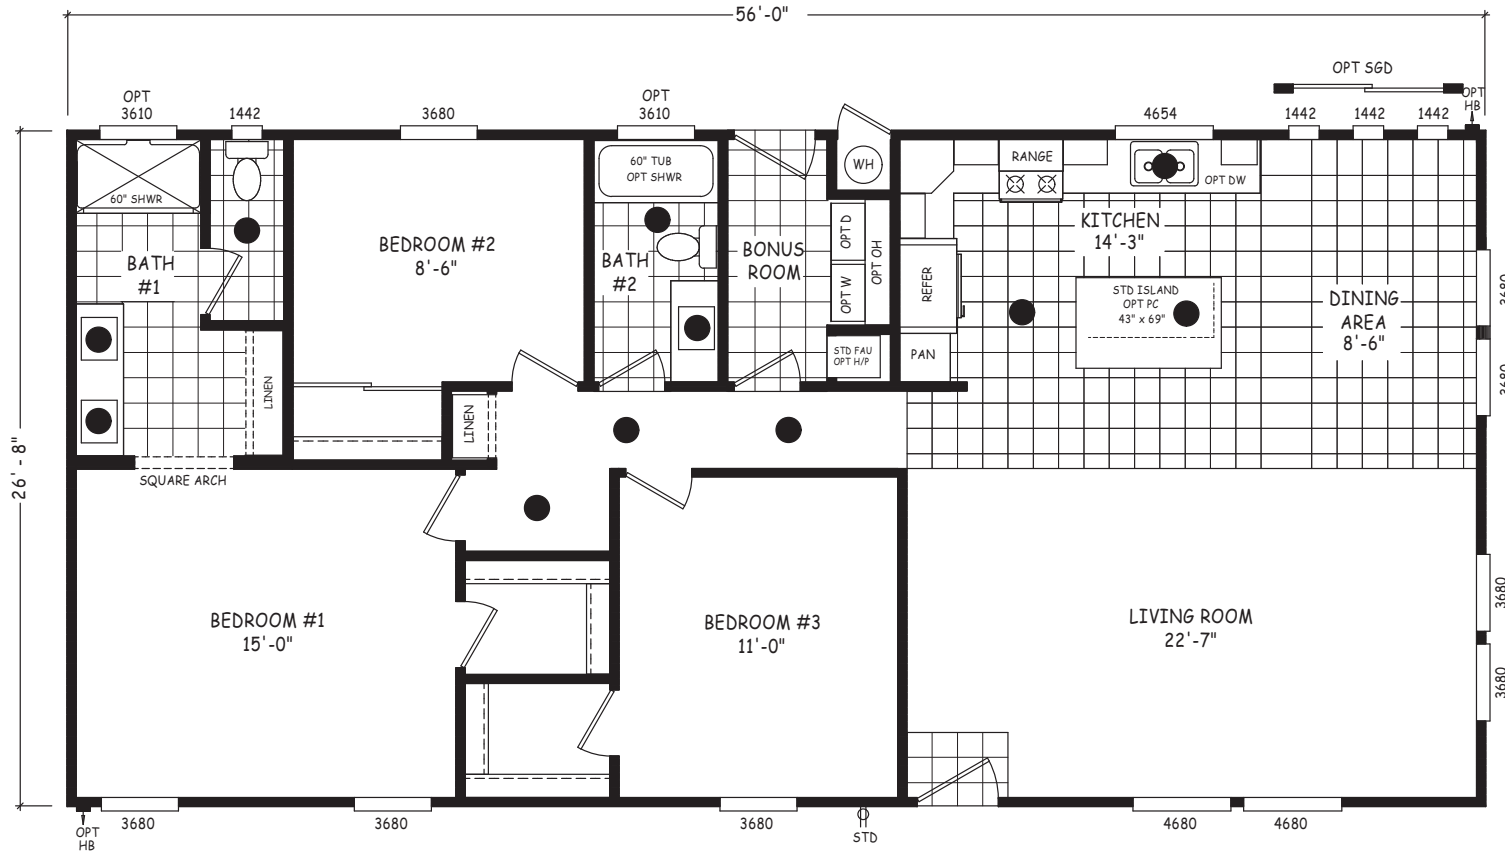

# Hassell

Edge Series

1,494 SQ. FT. (Approximate) 3 Bedroom, 2 Bath

Last Updated: 7-24-24

**MOBILE HOMES ON MAIN**  
8355 E. Main Street  
Mesa, AZ 85207

**MobileHomesOnMain.com | 1-800-750-8796**

**IMPORTANT:** Alta Cima Corp reserves the right to modify, cancel or substitute products or features of this event at any time without prior notice or obligation. Pictures and other promotional materials are representative and may depict or contain floor plans, square footages, elevations, options, upgrades, extra design features, decorations, floor coverings, specialty light fixtures, custom paint and wall coverings, window treatments, landscaping, sound and alarm systems, furnishings, appliances, and other designer/decorator features and amenities that are not included as part of the home and/or may not be available at all locations. Home, pricing and community information is subject to change, and homes to prior sale, at any time without notice or obligation. ©2020 Alta Cima Corp. All rights reserved.