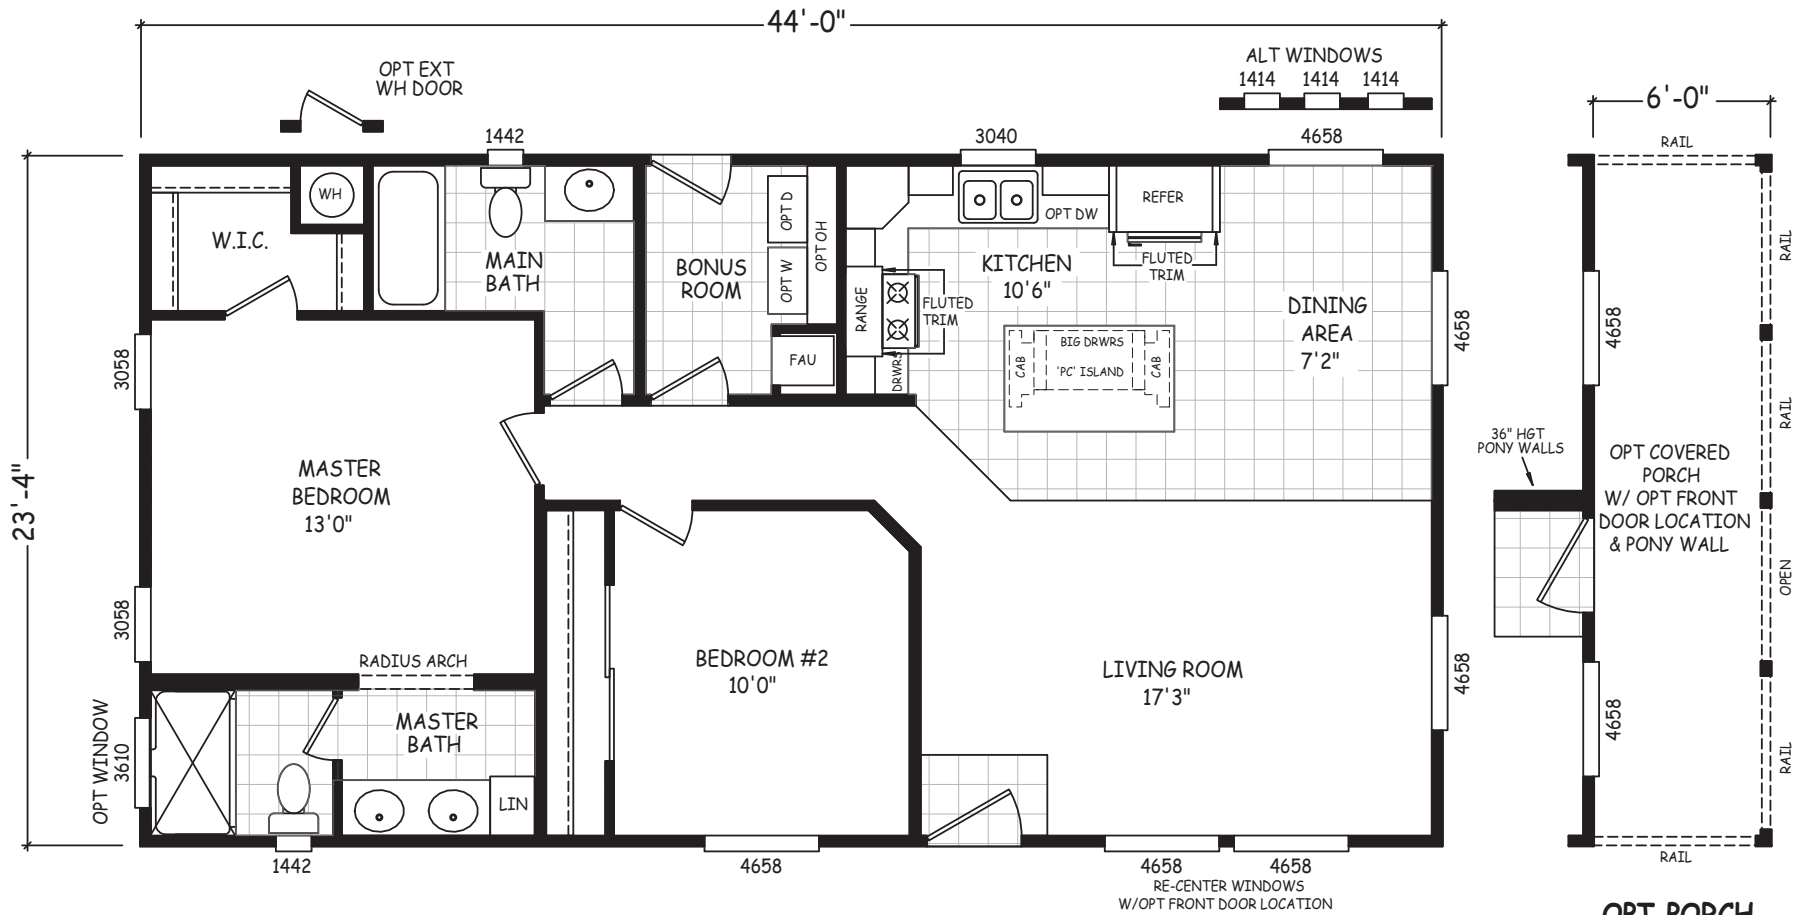

Hazelwood

Signature Series

Mobile Homes ON MAIN

2 Bedroom, 2 Bath
Approx. 1,027 Sq. Ft.

1-800-750-8796

www.MobileHomesOnMain.com

1-800-750-8796

www.MobileHomesOnMain.com