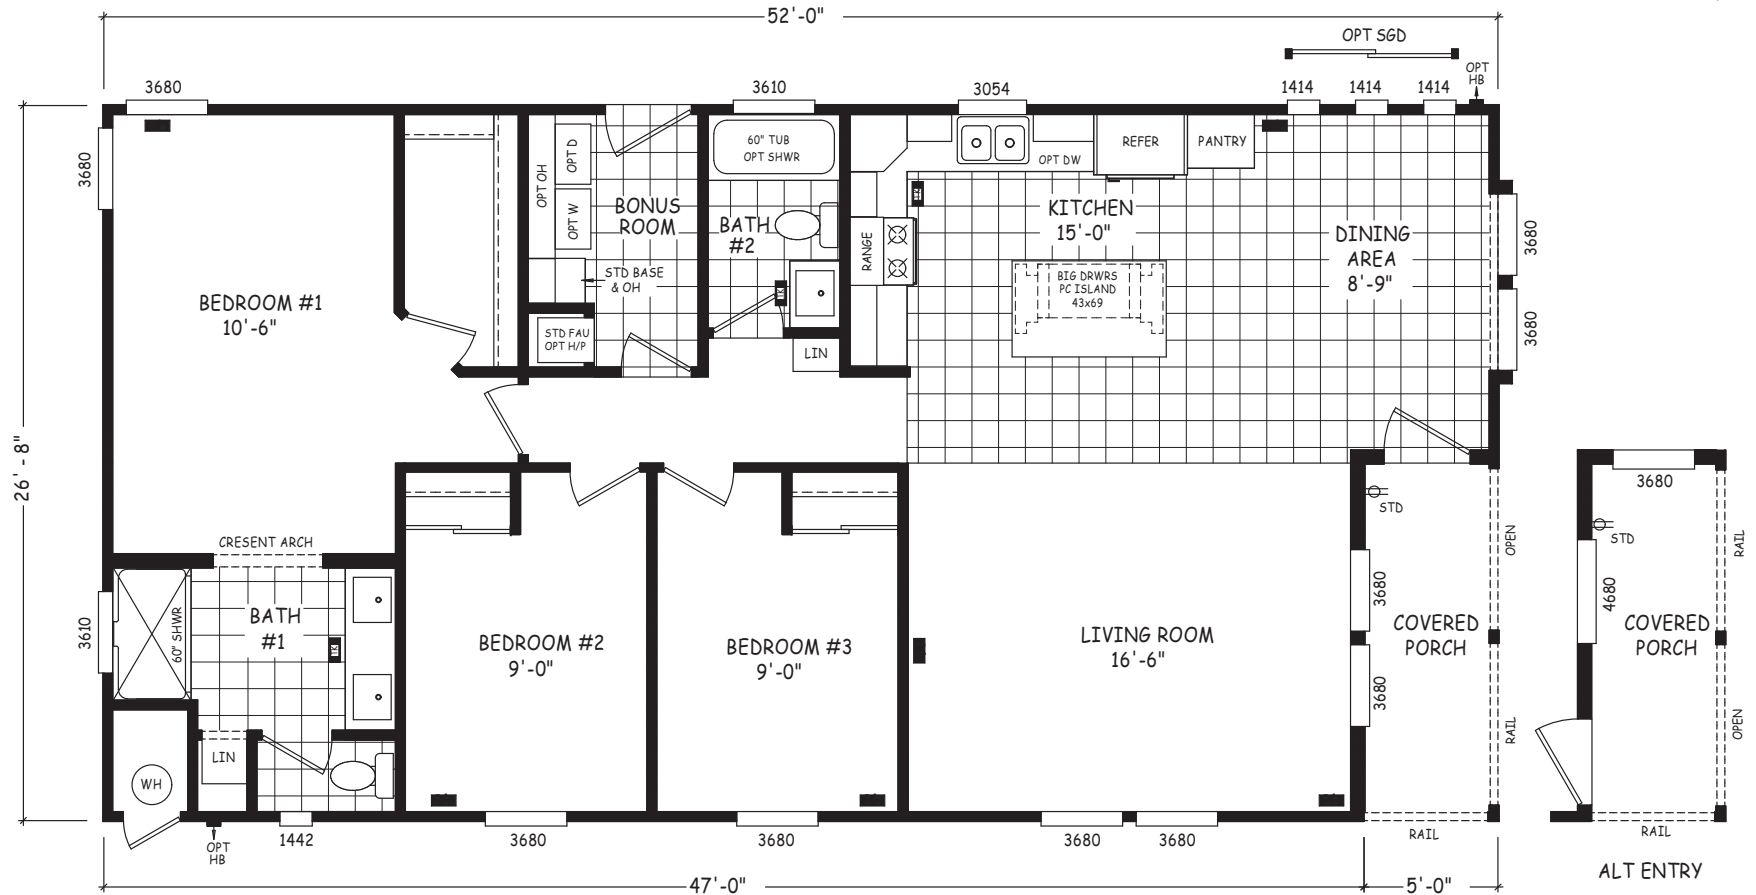

Hedrick

Pinnacle Series

1,387 SQ. FT. (Approximate) 3 Bedroom, 2 Bath

Last Updated: 8-22-22

MOBILE HOMES ON MAIN
8355 E. Main Street
Mesa, AZ 85207

MobileHomesOnMain.com | 1-800-750-8796

IMPORTANT: Alta Cima Corp reserves the right to modify, cancel or substitute products or features of this event at any time without prior notice or obligation. Pictures and other promotional materials are representative and may depict or contain floor plans, square footages, elevations, options, upgrades, extra design features, decorations, floor coverings, specialty light fixtures, custom paint and wall coverings, window treatments, landscaping, sound and alarm systems, furnishings, appliances, and other designer/decorator features and amenities that are not included as part of the home and/or may not be available at all locations. Home, pricing and community information is subject to change, and homes to prior sale, at any time without notice or obligation. ©2020 Alta Cima Corp. All rights reserved.