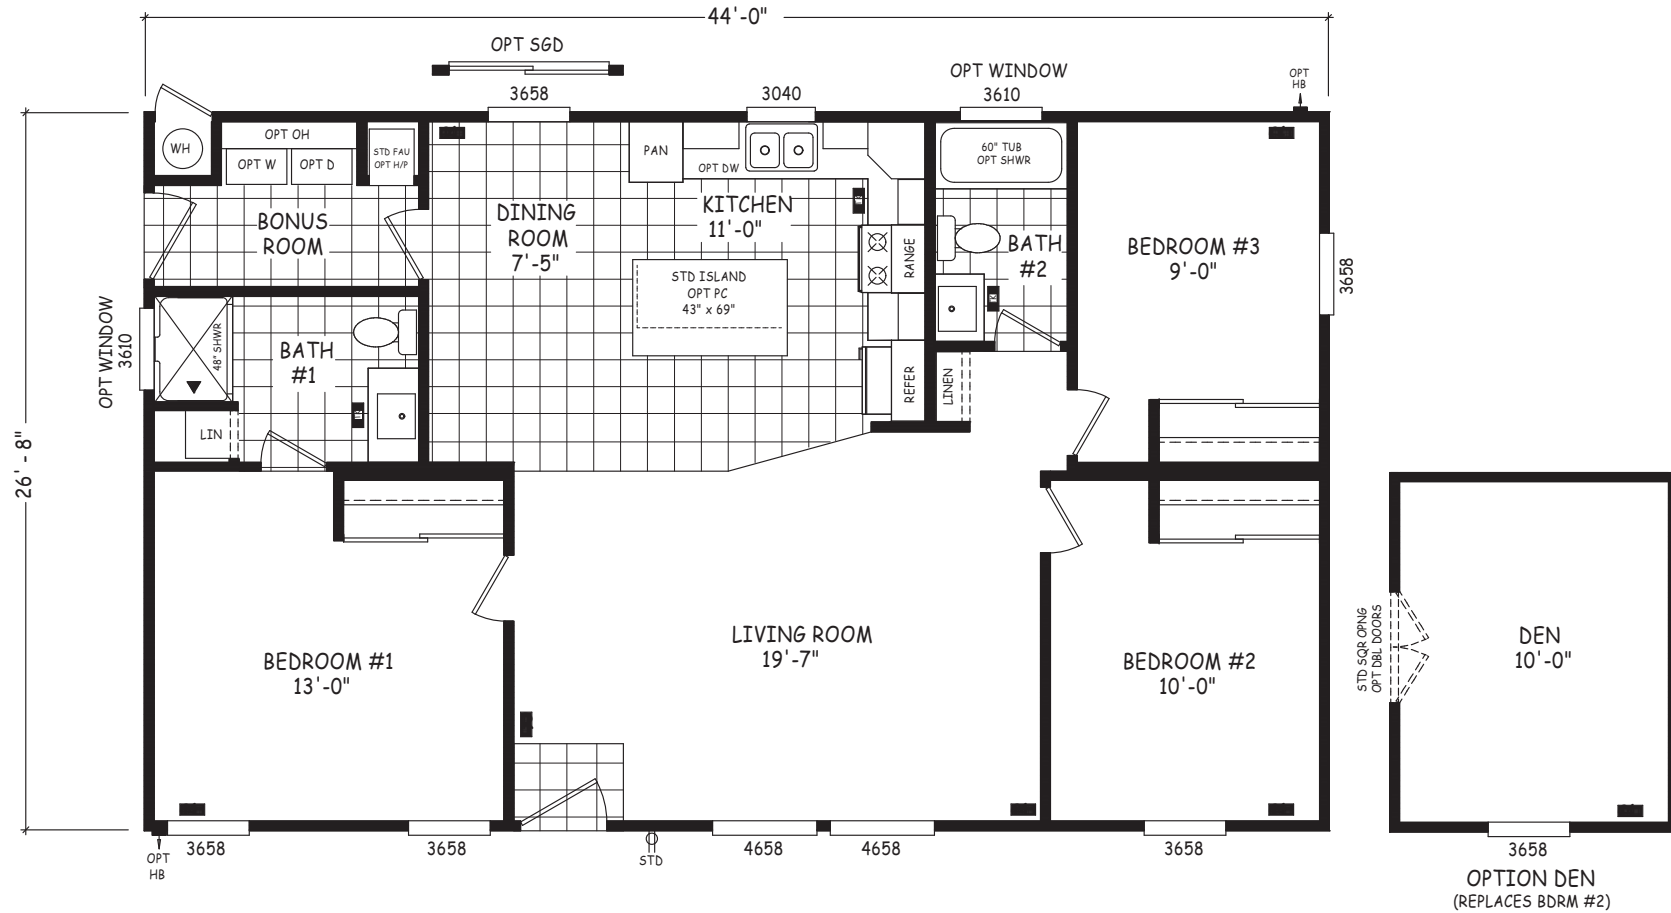

# Henrik

Edge Series

1,174 SQ. FT. (Approximate) 3 Bedroom, 2 Bath

Last Updated: 8-22-22

**MOBILE HOMES ON MAIN**  
8355 E. Main Street  
Mesa, AZ 85207

**MobileHomesOnMain.com | 1-800-750-8796**

**IMPORTANT:** Alta Cima Corp reserves the right to modify, cancel or substitute products or features of this event at any time without prior notice or obligation. Pictures and other promotional materials are representative and may depict or contain floor plans, square footages, elevations, options, upgrades, extra design features, decorations, floor coverings, specialty light fixtures, custom paint and wall coverings, window treatments, landscaping, sound and alarm systems, furnishings, appliances, and other designer/decorator features and amenities that are not included as part of the home and/or may not be available at all locations. Home, pricing and community information is subject to change, and homes to prior sale, at any time without notice or obligation. ©2020 Alta Cima Corp. All rights reserved.