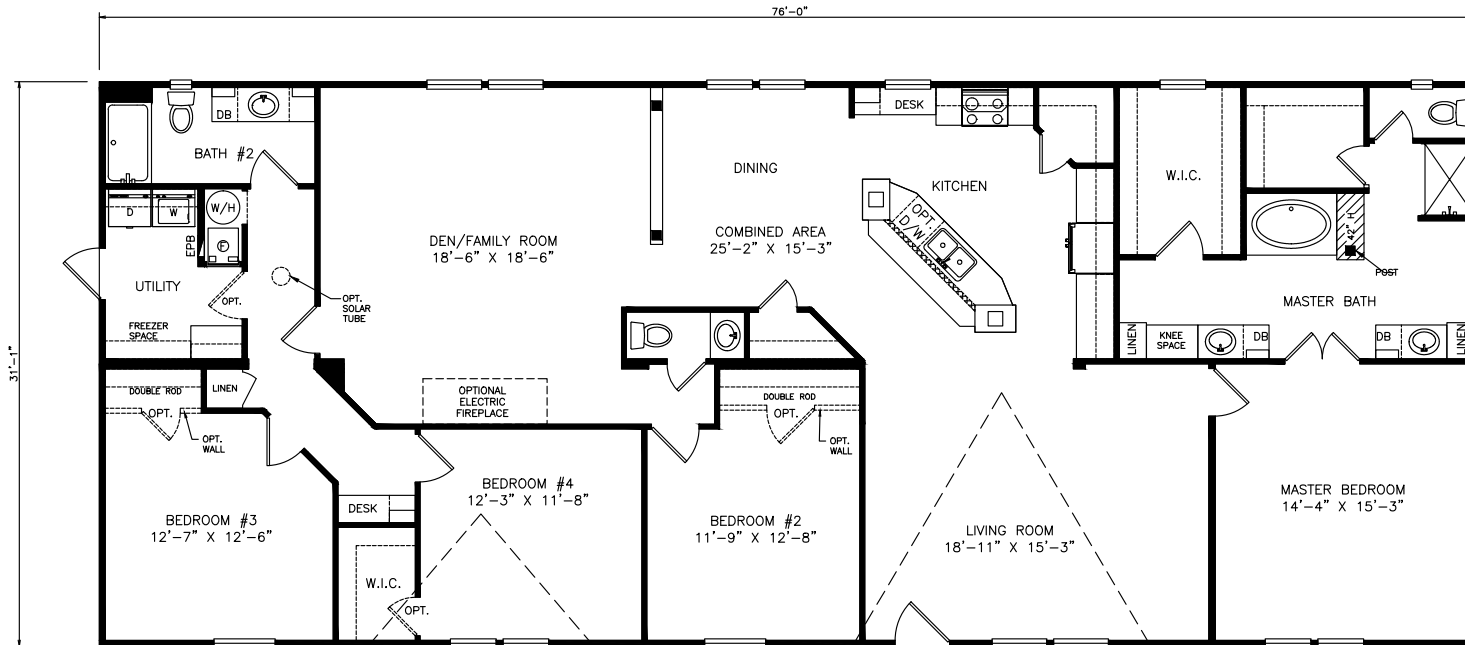

# Hensley

Classic Series - Multi Section

2,369 SQ. FT. (Approximate) 4 Bedrooms, 2.5 Baths

Last Updated: 6-16-21

OPT. UTILITY SINK

**MOBILE HOMES ON MAIN**  
8355 E. Main Street  
Mesa, AZ 85207

**MobileHomesOnMain.com | 1-800-750-8796**