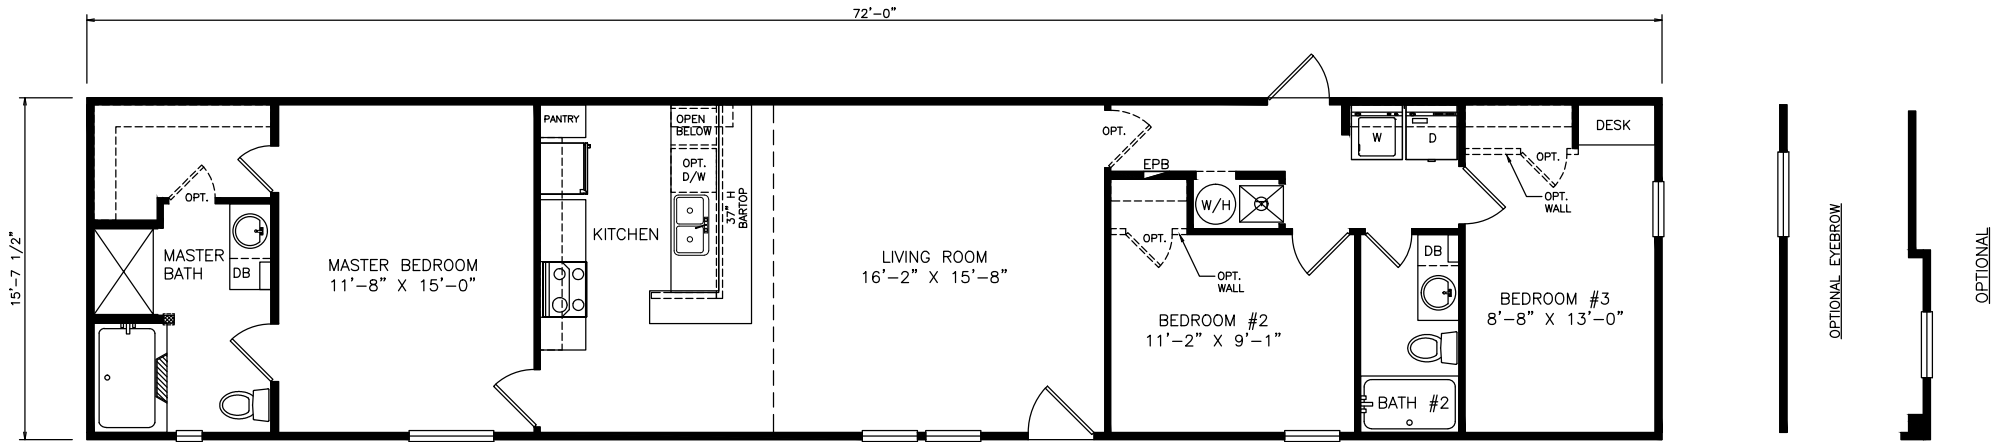

# Hobart

Heritage Series - Single Section

1,130 SQ. FT. (Approximate) 3 Bedrooms, 2 Baths

Last Updated: 6-22-21

**MOBILE HOMES ON MAIN**  
8355 E. Main Street  
Mesa, AZ 85207

**MobileHomesOnMain.com | 1-800-750-8796**